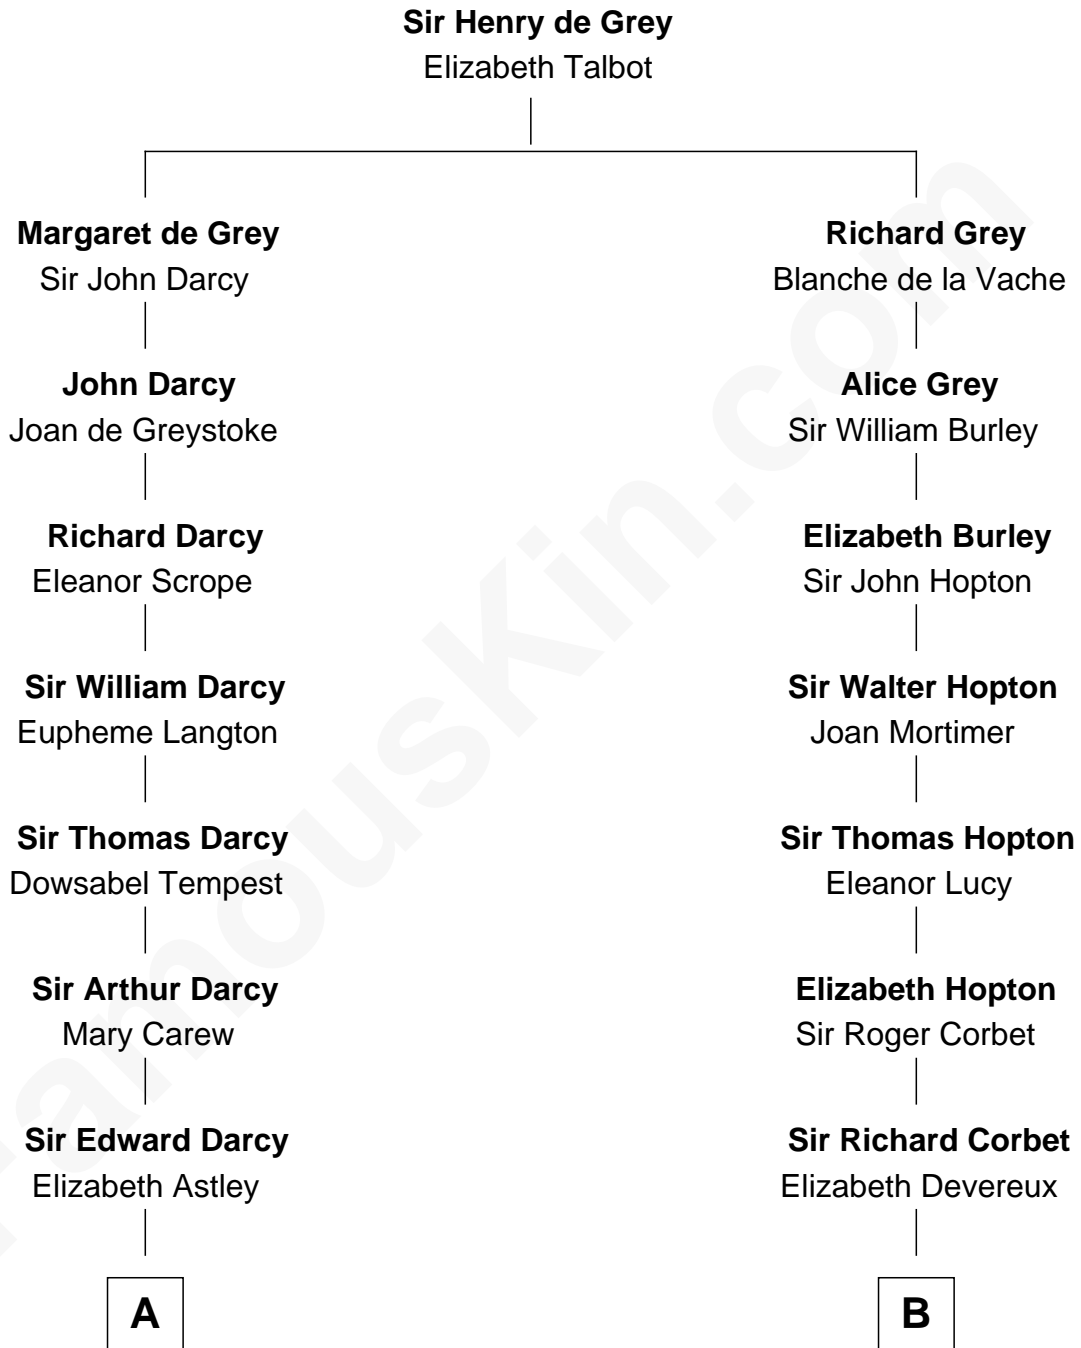

FamousKin.com

Relationship Chart of

Bill Weld

68th Governor of Massachusetts

18th cousin 3 times removed of

Henry Sturgis Morgan

Co-Founder of Morgan Stanley

C

David Weld
Mary Blake Nichols

Bill Weld
68th Governor of Massachusetts

D

William Gedney Tracy
Rachel Huntington

Charles F. Tracy
Louisa Kirkland

Frances Louisa Tracy
John Pierpont Morgan

John Pierpont Morgan
Jane Norton Grew