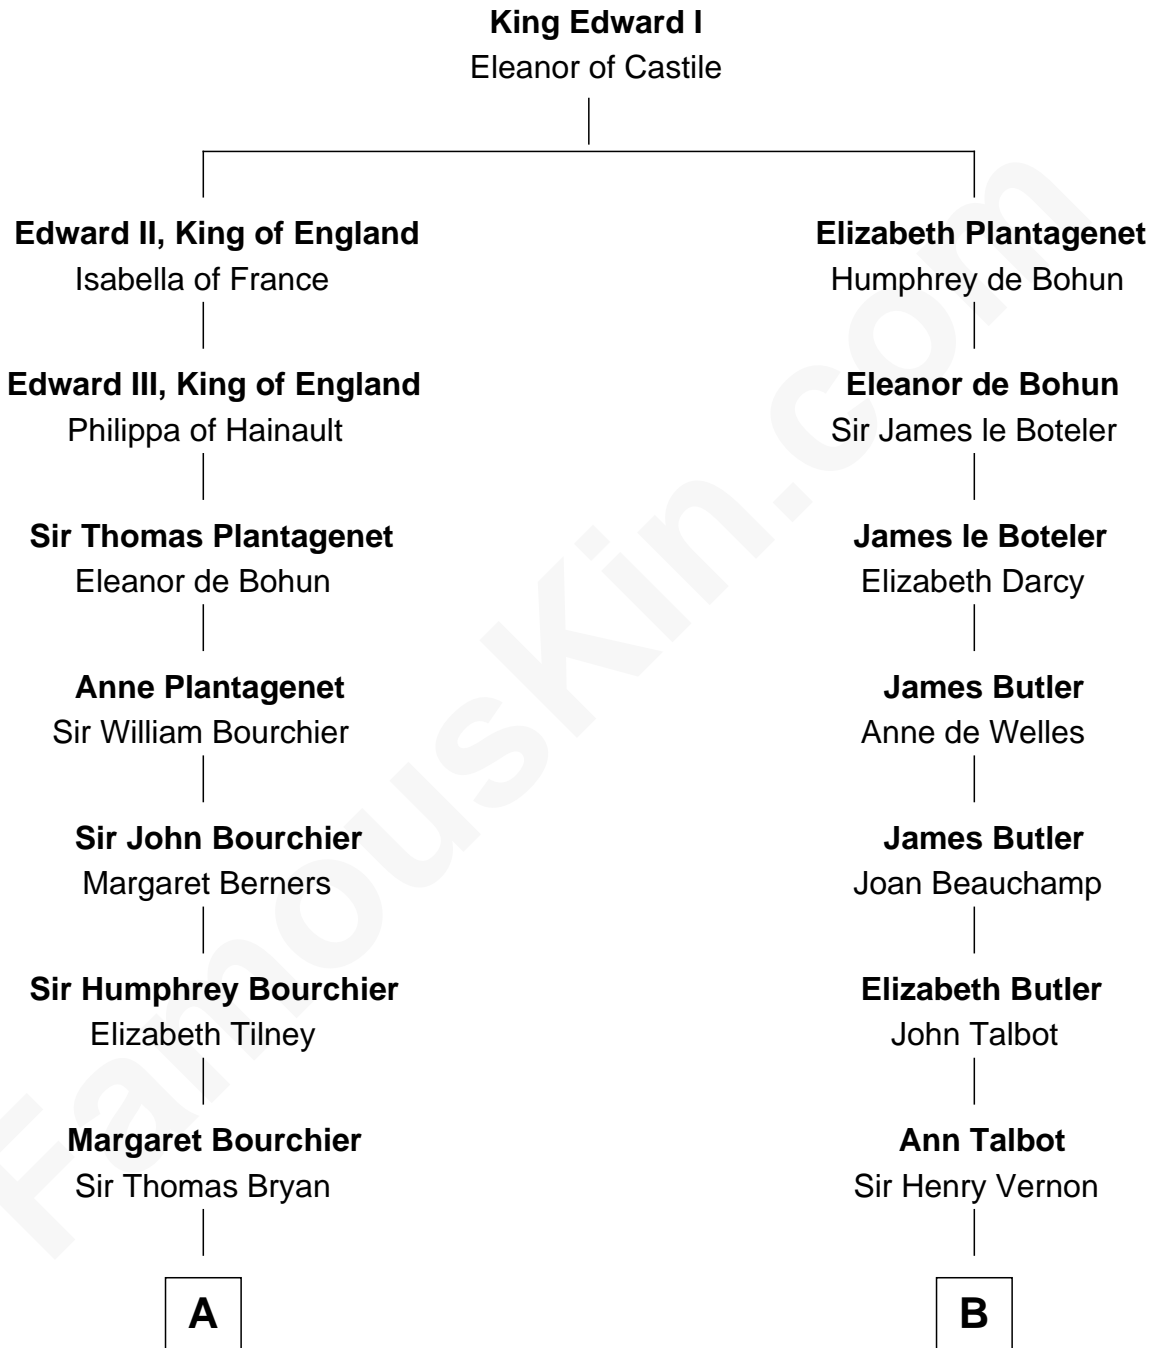

FamousKin.com Relationship Chart of

Bill Weld

68th Governor of Massachusetts

21st cousin of

Henry Sturgis Morgan

Co-Founder of Morgan Stanley

C

Fanny Griswold Fowler
George Medad Bartholomew

Fanny Elizabeth Bartholomew
Dr. Francis Minot Weld

Francis Minot Weld
Margaret Low White

David Weld
Mary Blake Nichols

Bill Weld
68th Governor of Massachusetts

D

William Gedney Tracy
Rachel Huntington

Charles F. Tracy
Louisa Kirkland