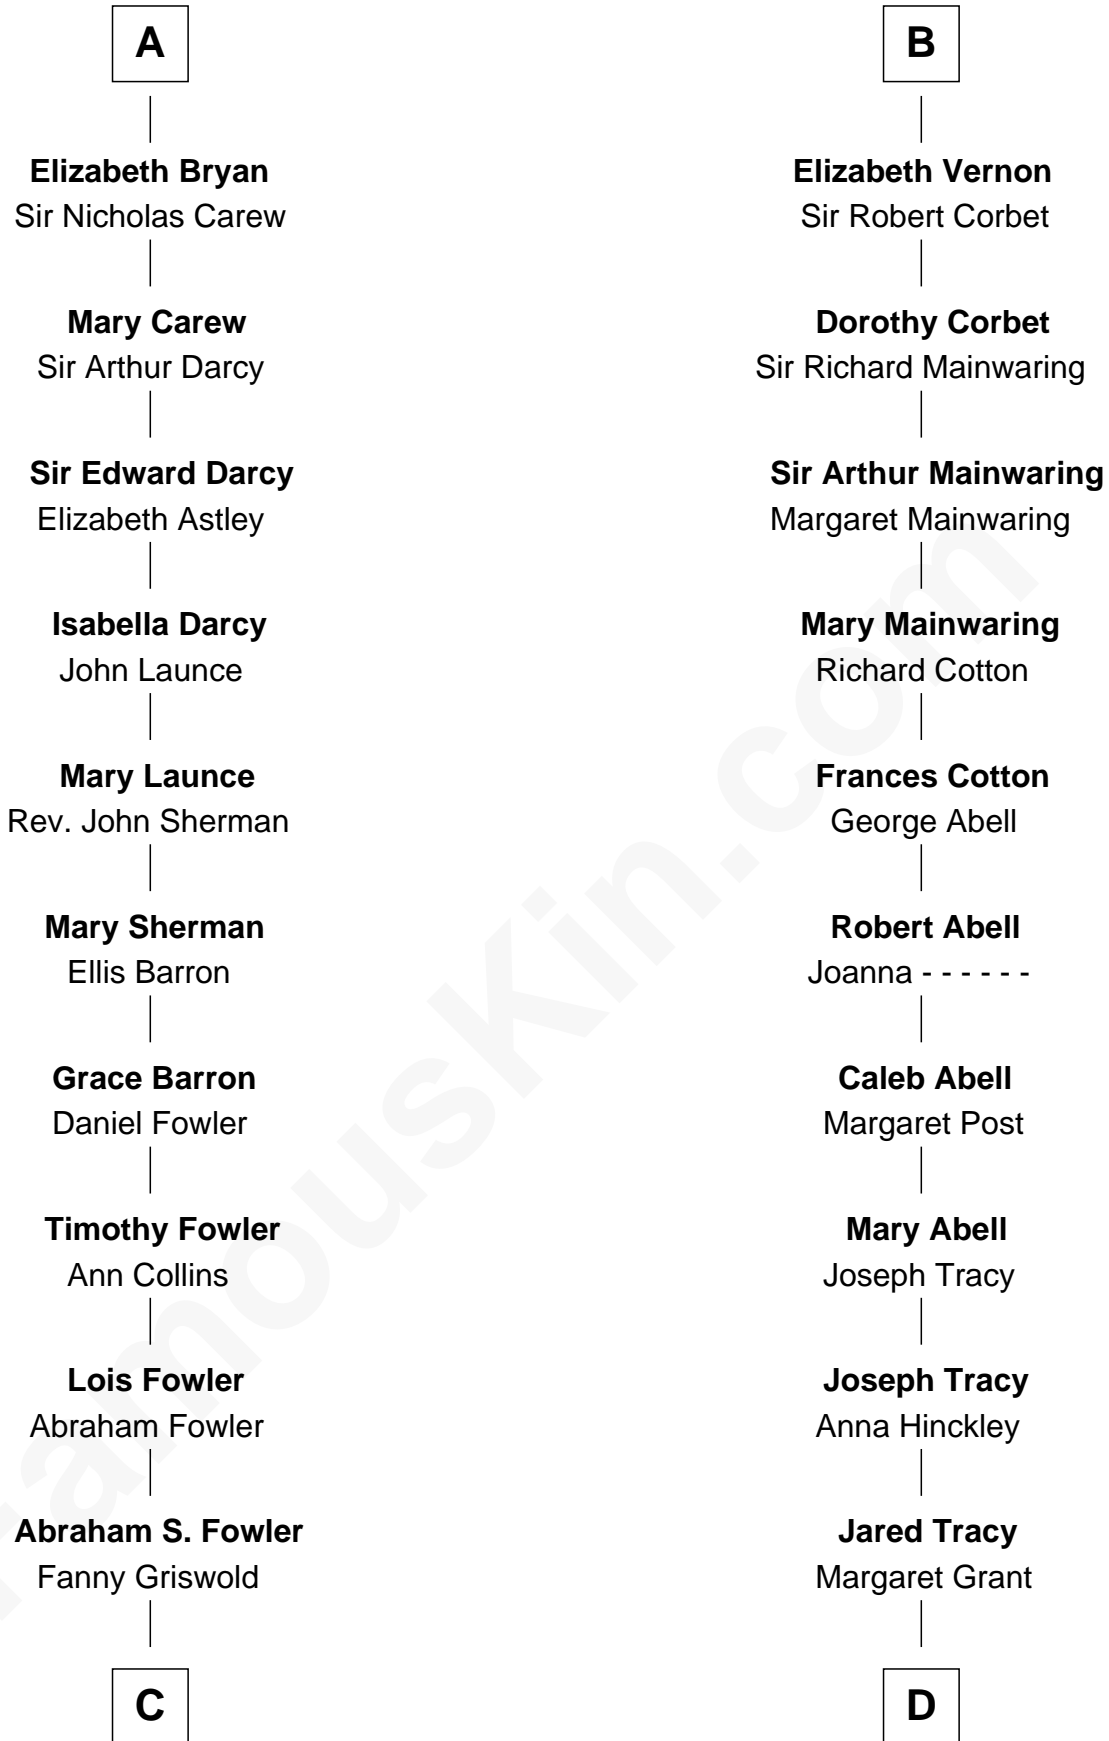

FamousKin.com Relationship Chart of

Bill Weld

68th Governor of Massachusetts

21st cousin of

Henry Sturgis Morgan

Co-Founder of Morgan Stanley

C

Fanny Griswold Fowler
George Medad Bartholomew

Fanny Elizabeth Bartholomew
Dr. Francis Minot Weld

Francis Minot Weld
Margaret Low White

David Weld
Mary Blake Nichols

Bill Weld
68th Governor of Massachusetts

D

William Gedney Tracy
Rachel Huntington

Charles F. Tracy
Louisa Kirkland