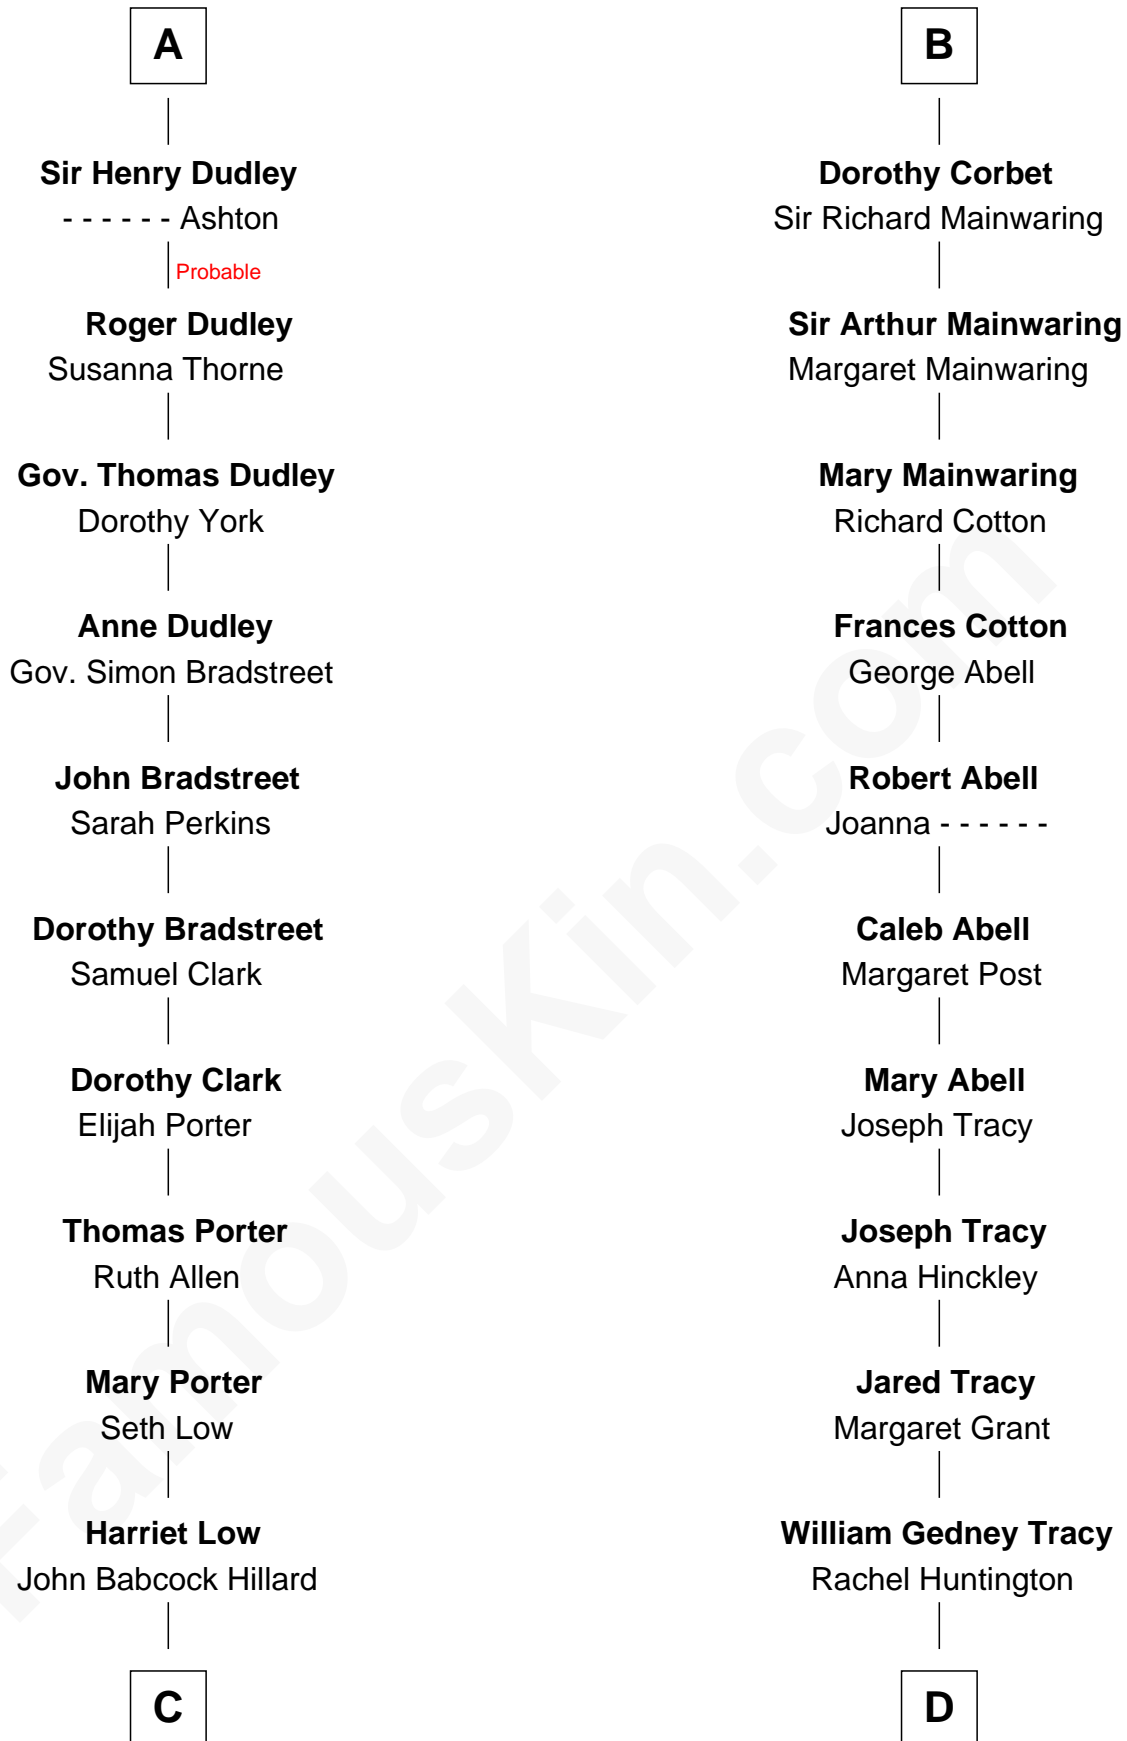

FamousKin.com Relationship Chart of

Bill Weld

68th Governor of Massachusetts

20th cousin of

Henry Sturgis Morgan

Co-Founder of Morgan Stanley

Ralph de Stafford

Margaret de Audley

Sir Walter Devereux

Elizabeth Devereux

Sir Richard Corbet

Sir Robert Corbet

Elizabeth Vernon

B

C

Harriet Hillard
William Augustus White

Margaret Low White
Francis Minot Weld

David Weld
Mary Blake Nichols

Bill Weld
68th Governor of Massachusetts

D

Charles F. Tracy
Louisa Kirkland

Frances Louisa Tracy
John Pierpont Morgan

John Pierpont Morgan
Jane Norton Grew