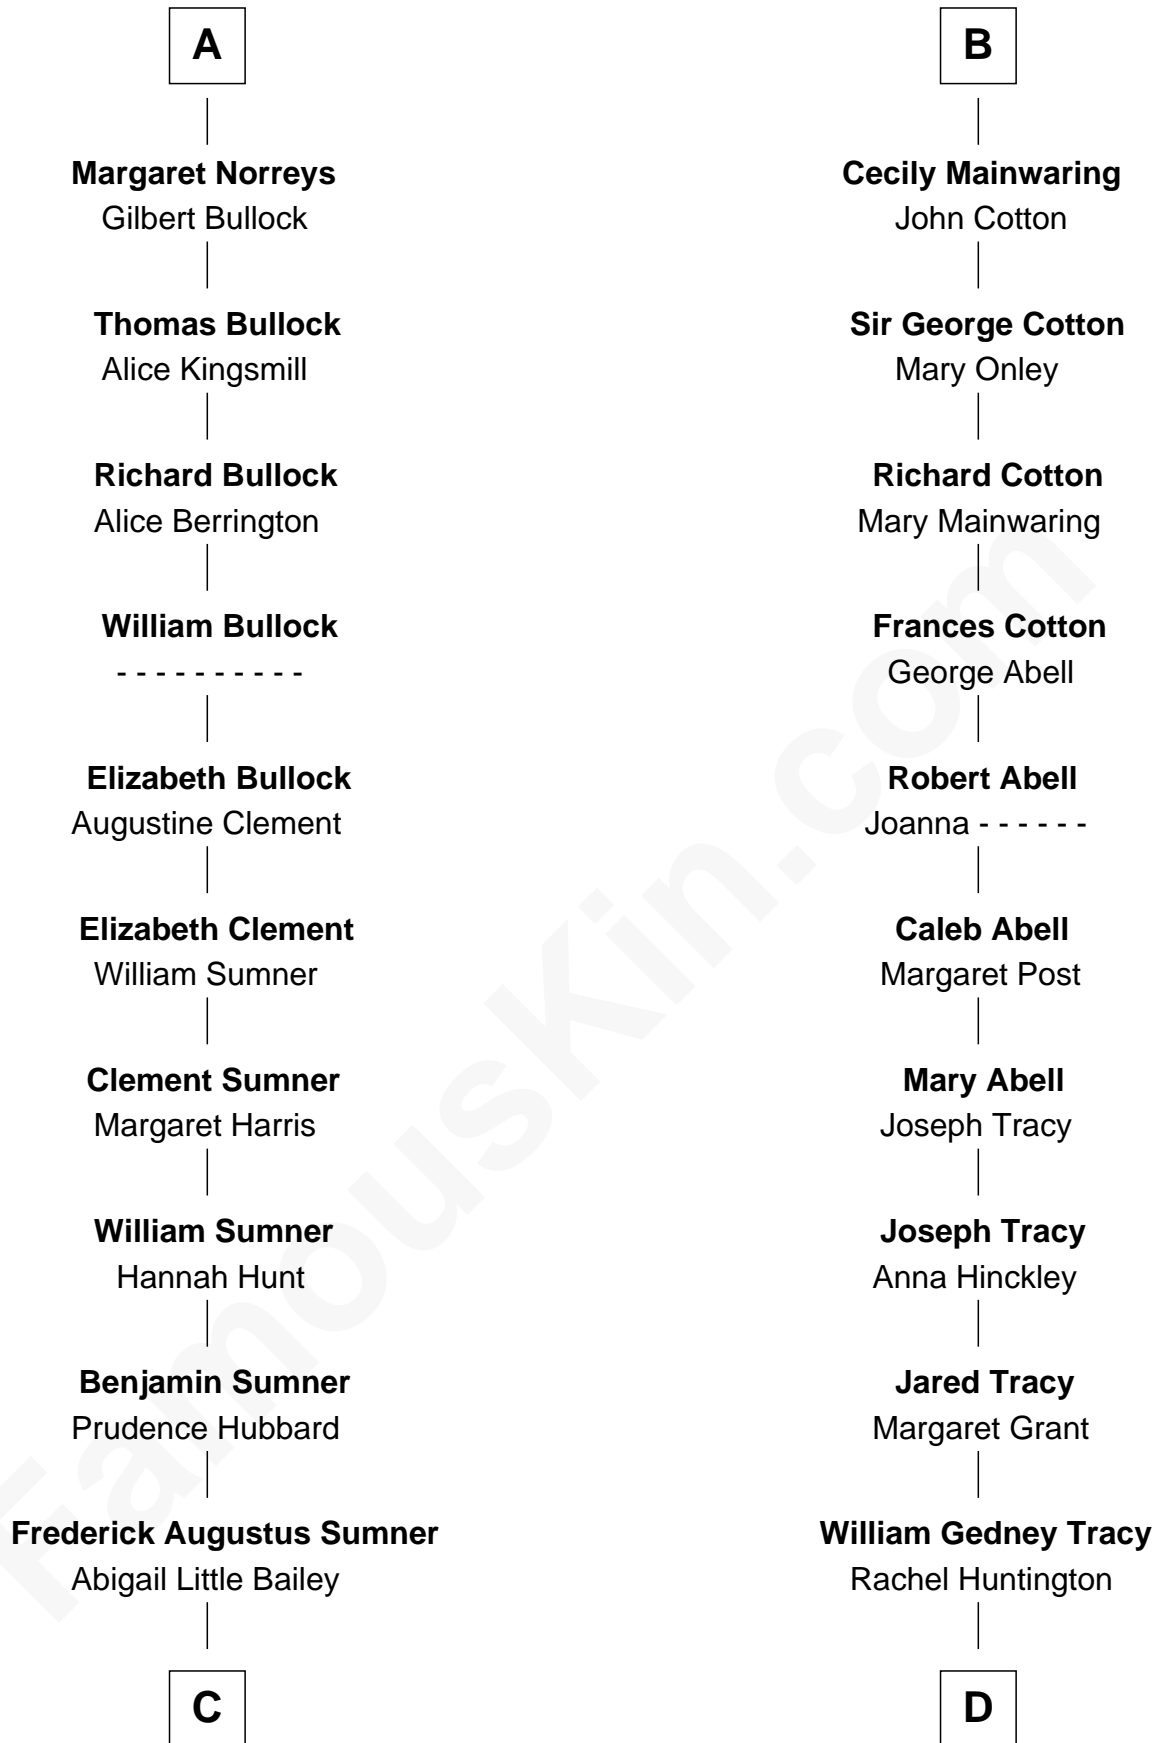

FamousKin.com

Relationship Chart of

Bill Weld

68th Governor of Massachusetts

20th cousin 1 time removed of

Henry Sturgis Morgan

Co-Founder of Morgan Stanley

Sir Hugh le Despencer

Sir John Sutton

Constance Blount

Sir John Sutton

Elizabeth Berkeley

Jane Sutton

Thomas Mainwaring

B

C

Sarah Sumner
Thomas Swan Weld

Dr. Francis Minot Weld
Fanny Elizabeth Bartholomew

Francis Minot Weld
Margaret Low White

David Weld
Mary Blake Nichols

Bill Weld
68th Governor of Massachusetts

D

Charles F. Tracy
Louisa Kirkland