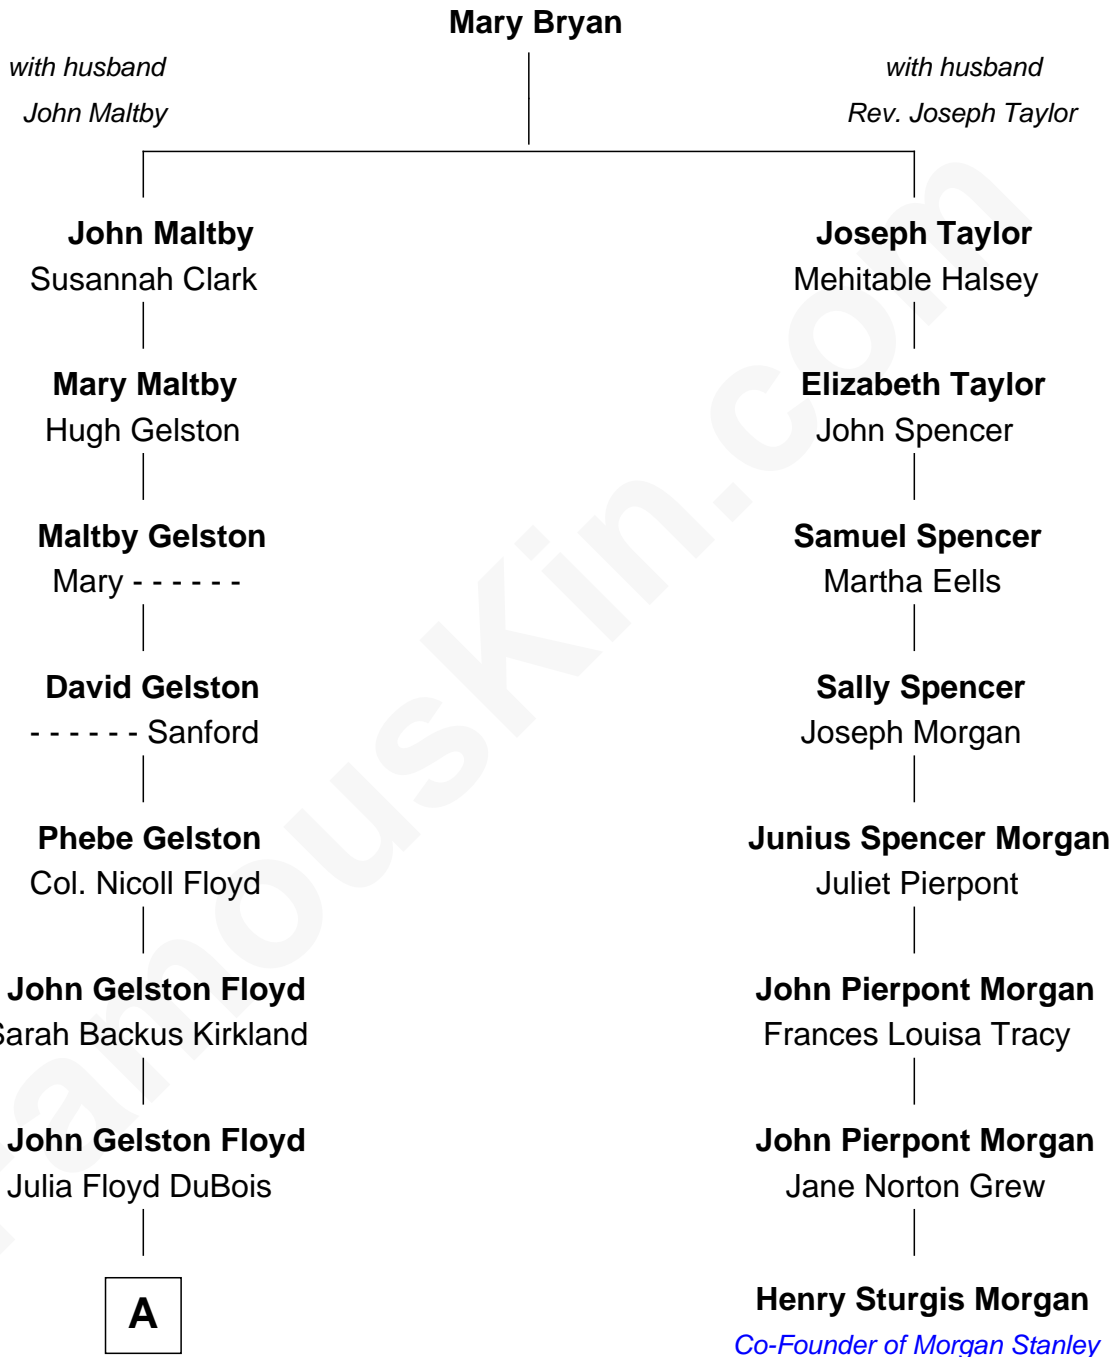

FamousKin.com

Relationship Chart of

Bill Weld

68th Governor of Massachusetts

7th cousin 2 times removed of

Henry Sturgis Morgan

Co-Founder of Morgan Stanley

A

—
Cornelia DuBois Floyd

John Treadwell Nichols

—
Mary Blake Nichols

David Weld

—
Bill Weld

68th Governor of Massachusetts

FamousKin.com