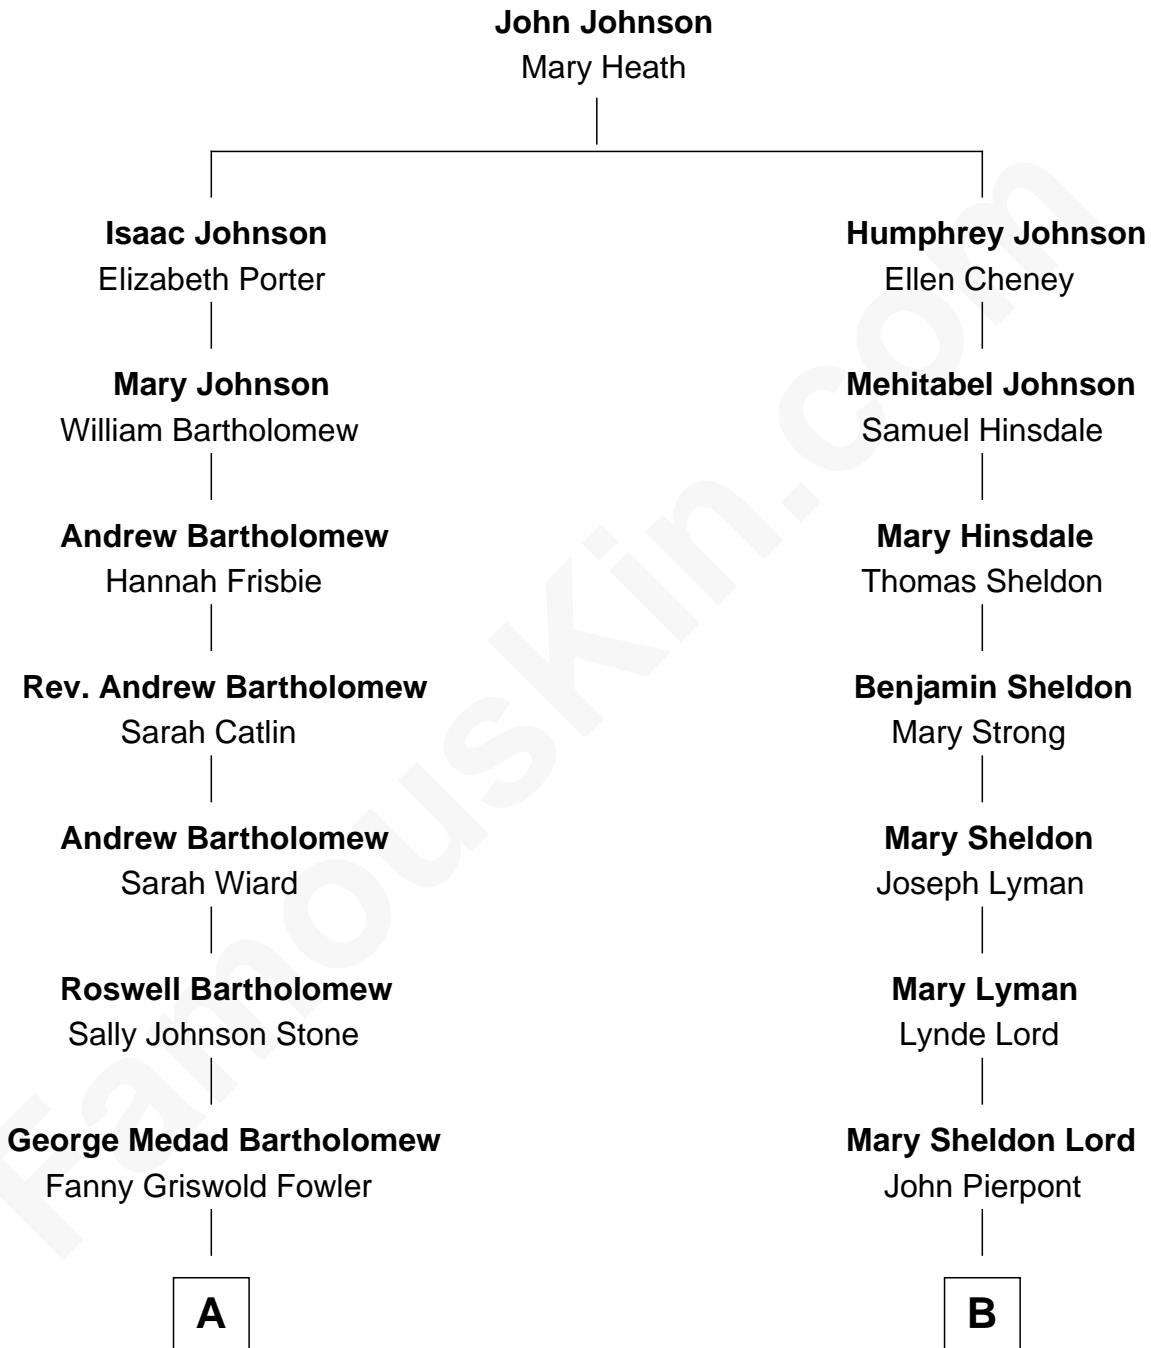

FamousKin.com Relationship Chart of

Bill Weld

68th Governor of Massachusetts

10th cousin of

Henry Sturgis Morgan

Co-Founder of Morgan Stanley

A

Fanny Elizabeth Bartholomew

Dr. Francis Minot Weld

Francis Minot Weld

Margaret Low White

David Weld

Mary Blake Nichols

Bill Weld

68th Governor of Massachusetts

B

Juliet Pierpont

Junius Spencer Morgan

John Pierpont Morgan

Frances Louisa Tracy

John Pierpont Morgan

Jane Norton Grew

Henry Sturgis Morgan

Co-Founder of Morgan Stanley