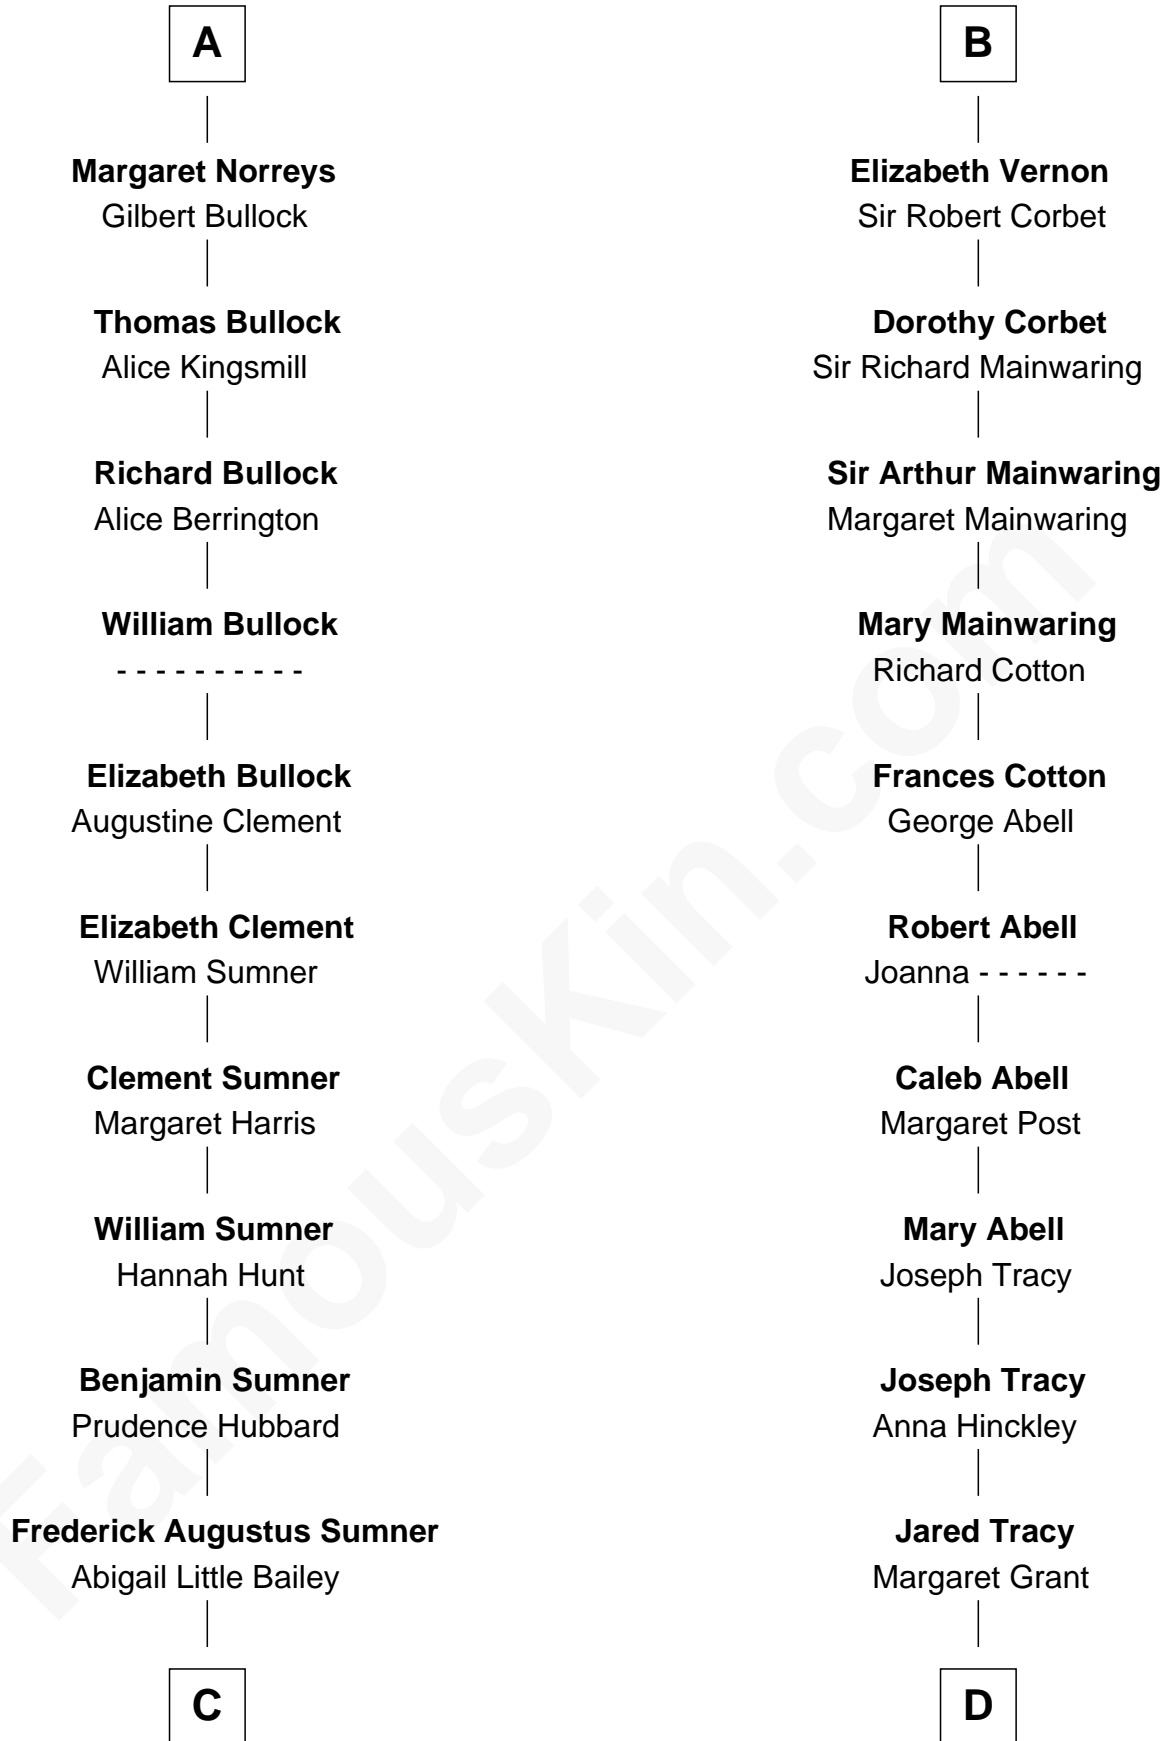

# FamousKin.com Relationship Chart of

**Bill Weld**

*68th Governor of Massachusetts*

**21st cousin of**

**Henry Sturgis Morgan**

*Co-Founder of Morgan Stanley*

**Richard Fitzalan**

Alice de Saluzzo

Alice de Warenne

**Richard Fitzalan**

Eleanor Plantagenet

**Sir Richard Fitzalan**

Elizabeth de Bohun

**Joan Fitzalan**

Sir William Beauchamp

**Joan Beauchamp**

James Butler

**Elizabeth Butler**

John Talbot

**Ann Talbot**

Sir Henry Vernon

**B**

**C**

**Sarah Sumner**  
Thomas Swan Weld

**Dr. Francis Minot Weld**  
Fanny Elizabeth Bartholomew

**Francis Minot Weld**  
Margaret Low White

**David Weld**  
Mary Blake Nichols

**Bill Weld**  
*68th Governor of Massachusetts*

**D**

**William Gedney Tracy**  
Rachel Huntington