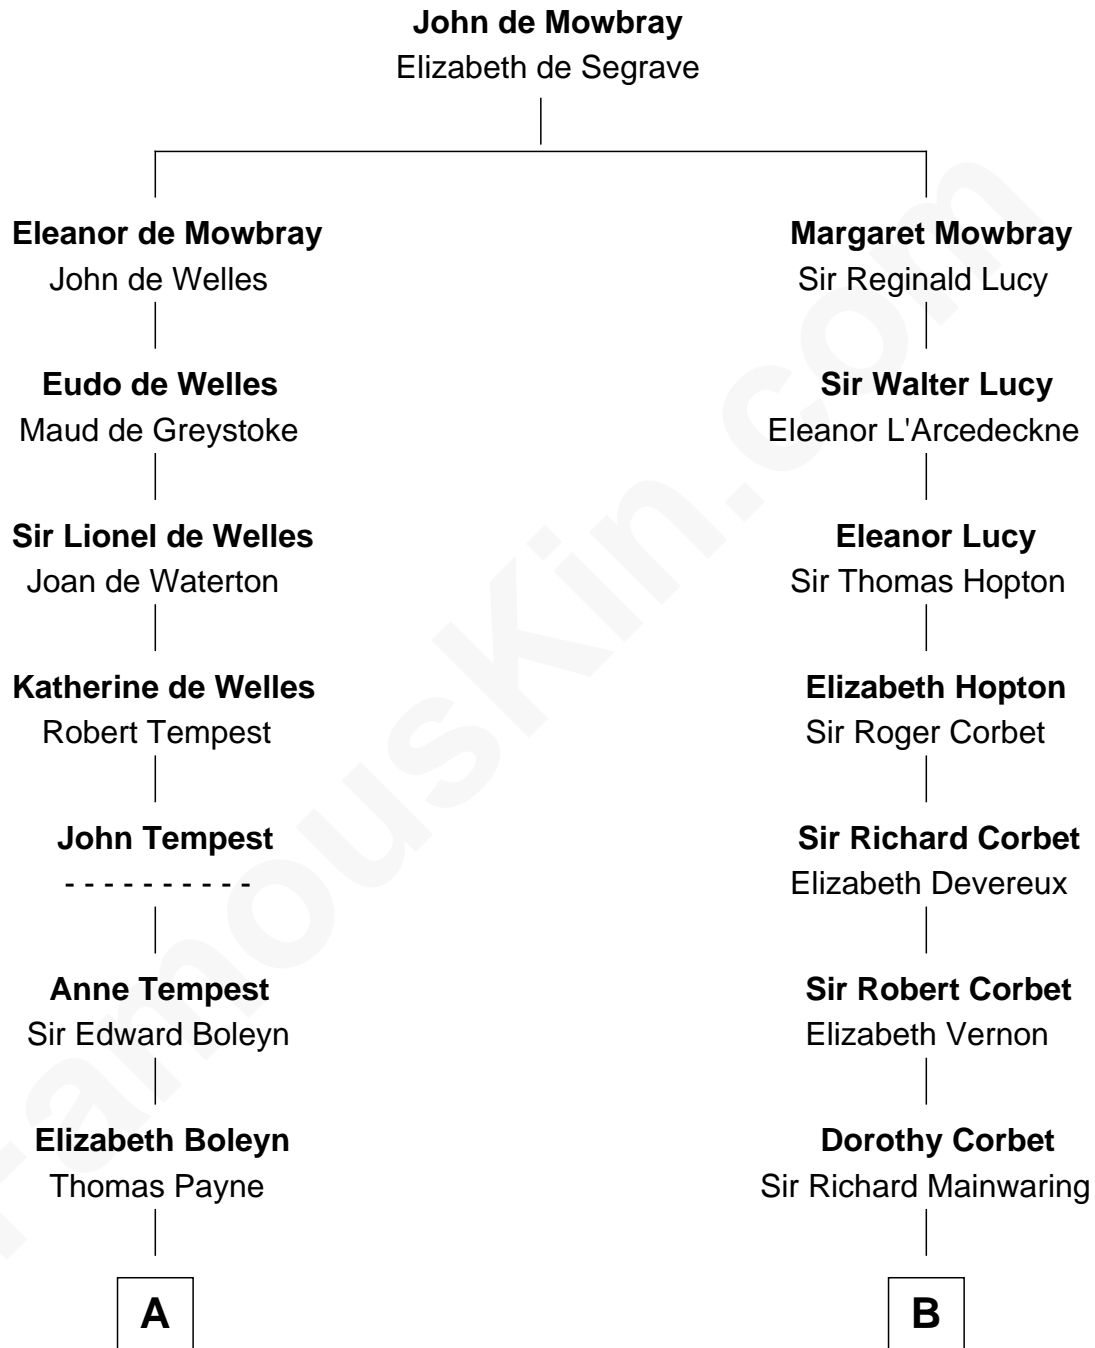

FamousKin.com

Relationship Chart of

Bill Weld

68th Governor of Massachusetts

19th cousin 1 time removed of

Henry Sturgis Morgan

Co-Founder of Morgan Stanley

C

John Gelston Floyd

Julia Floyd DuBois

Cornelia DuBois Floyd

John Treadwell Nichols

Mary Blake Nichols

David Weld

Bill Weld

68th Governor of Massachusetts