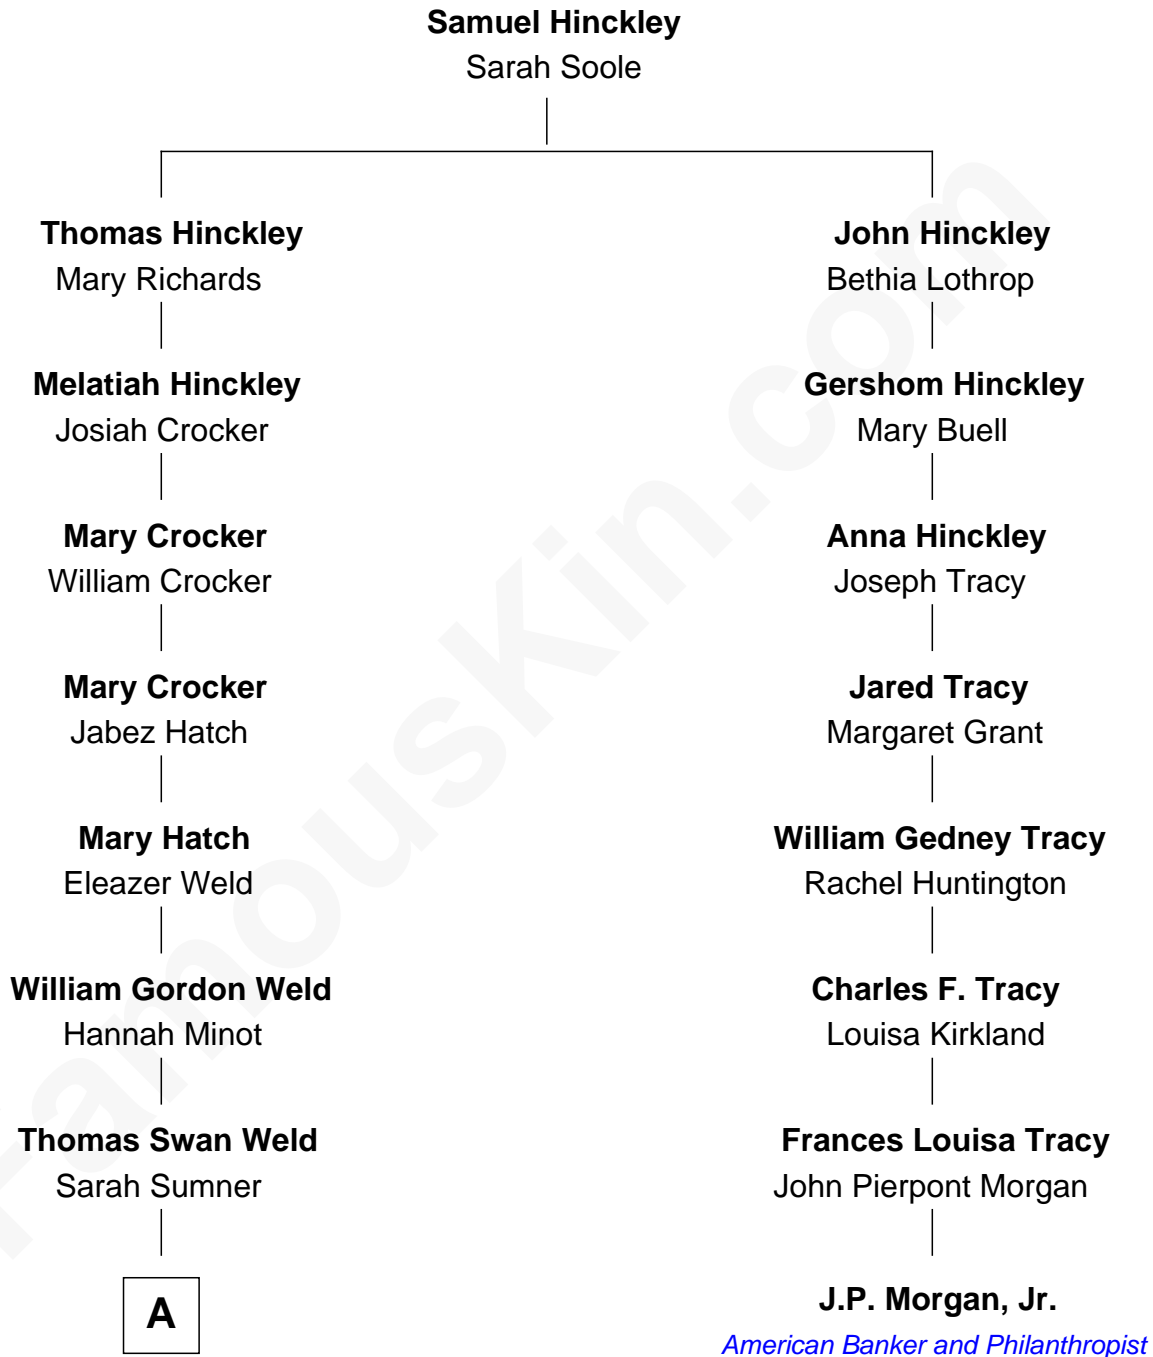

FamousKin.com

Relationship Chart of

Bill Weld

68th Governor of Massachusetts

7th cousin 3 times removed of

J.P. Morgan, Jr.

American Banker and Philanthropist

A

—
Dr. Francis Minot Weld
Fanny Elizabeth Bartholomew

—
Francis Minot Weld
Margaret Low White

—
David Weld
Mary Blake Nichols

—
Bill Weld
68th Governor of Massachusetts

FamousKin.com