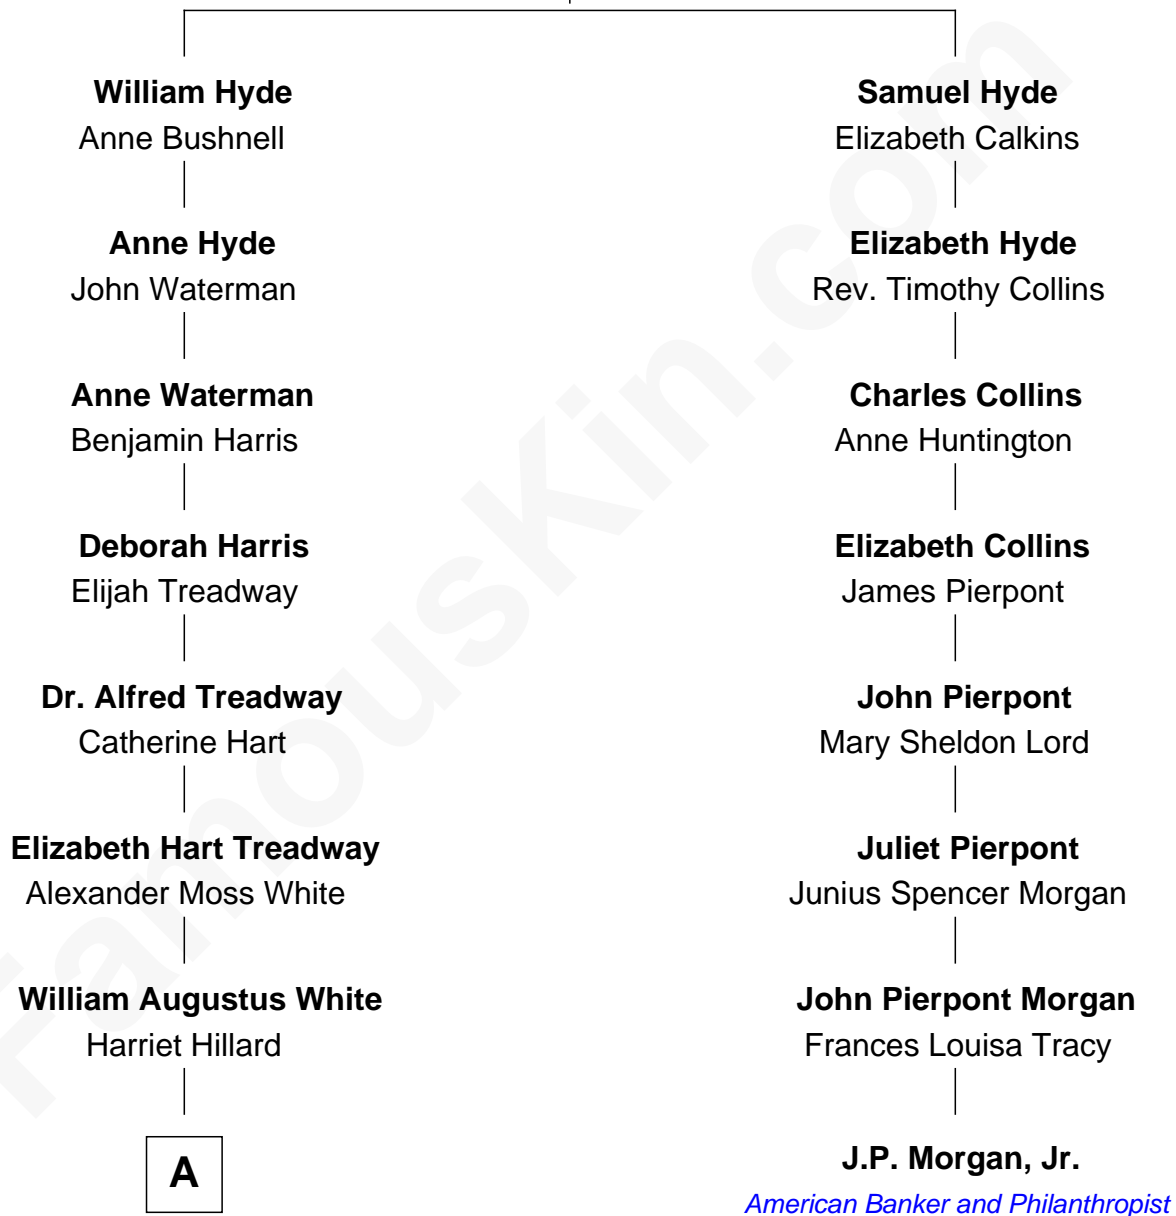

FamousKin.com

Relationship Chart of

Bill Weld

68th Governor of Massachusetts

7th cousin 2 times removed of

J.P. Morgan, Jr.

American Banker and Philanthropist

Samuel Hyde

Jane Lee

A

—
Margaret Low White

Francis Minot Weld

—
David Weld

Mary Blake Nichols

—
Bill Weld

68th Governor of Massachusetts