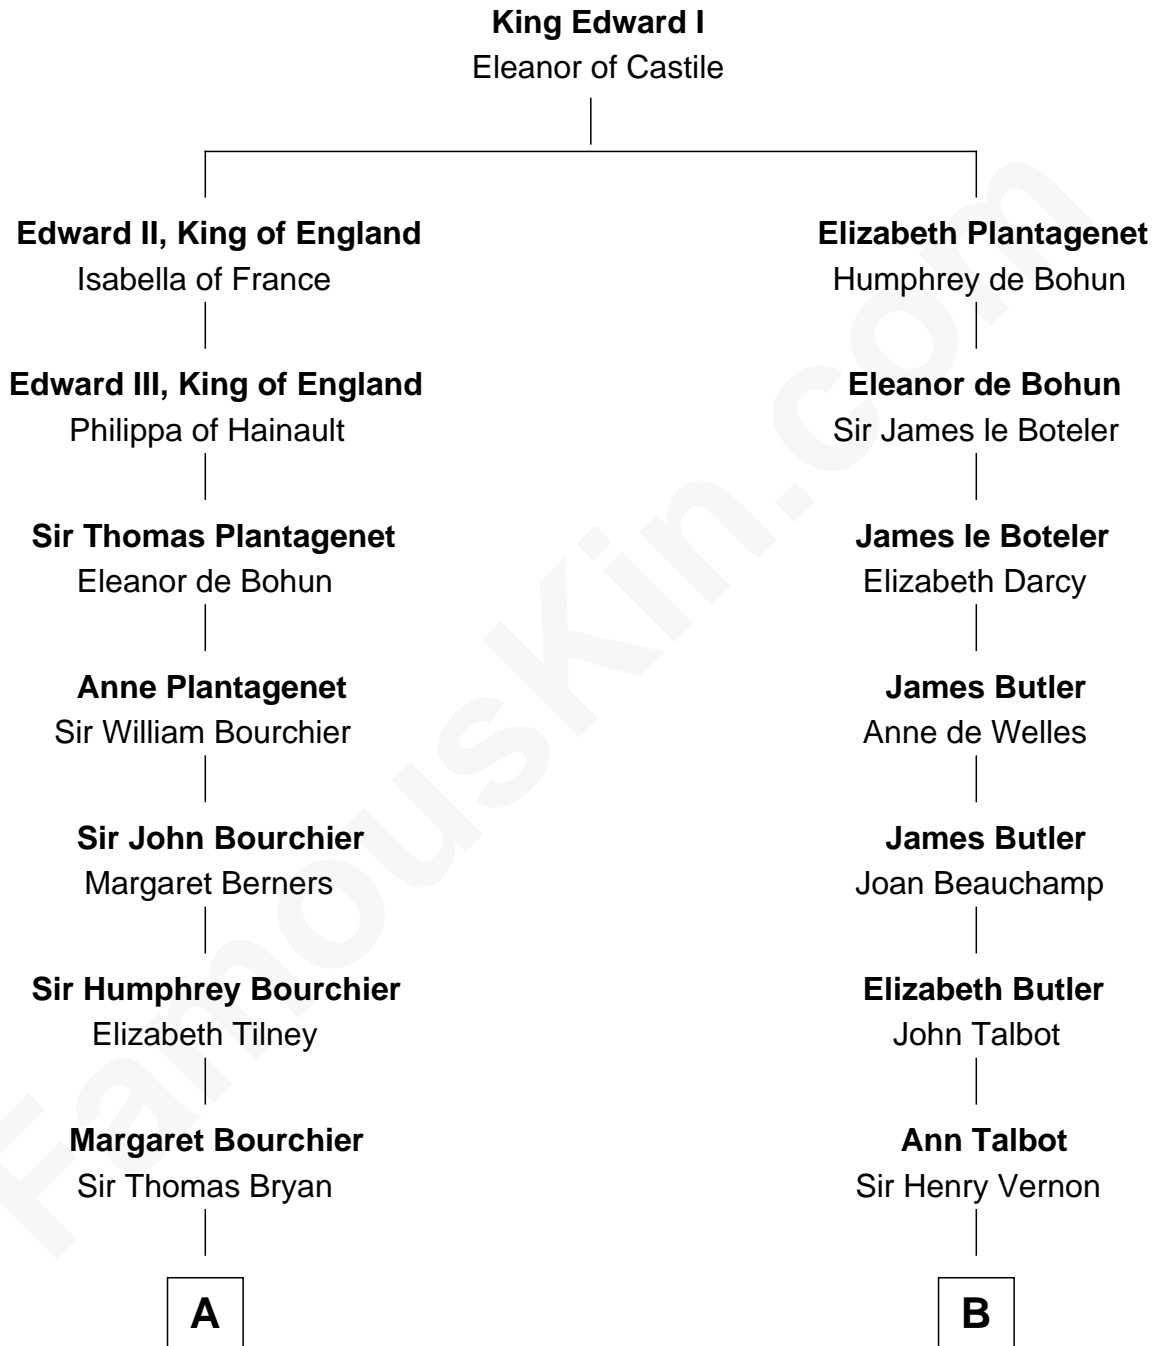

FamousKin.com

Relationship Chart of

Bill Weld

68th Governor of Massachusetts

20th cousin 1 time removed of

J.P. Morgan, Jr.

American Banker and Philanthropist

C

Fanny Griswold Fowler
George Medad Bartholomew

Fanny Elizabeth Bartholomew
Dr. Francis Minot Weld

Francis Minot Weld
Margaret Low White

David Weld
Mary Blake Nichols

Bill Weld
68th Governor of Massachusetts