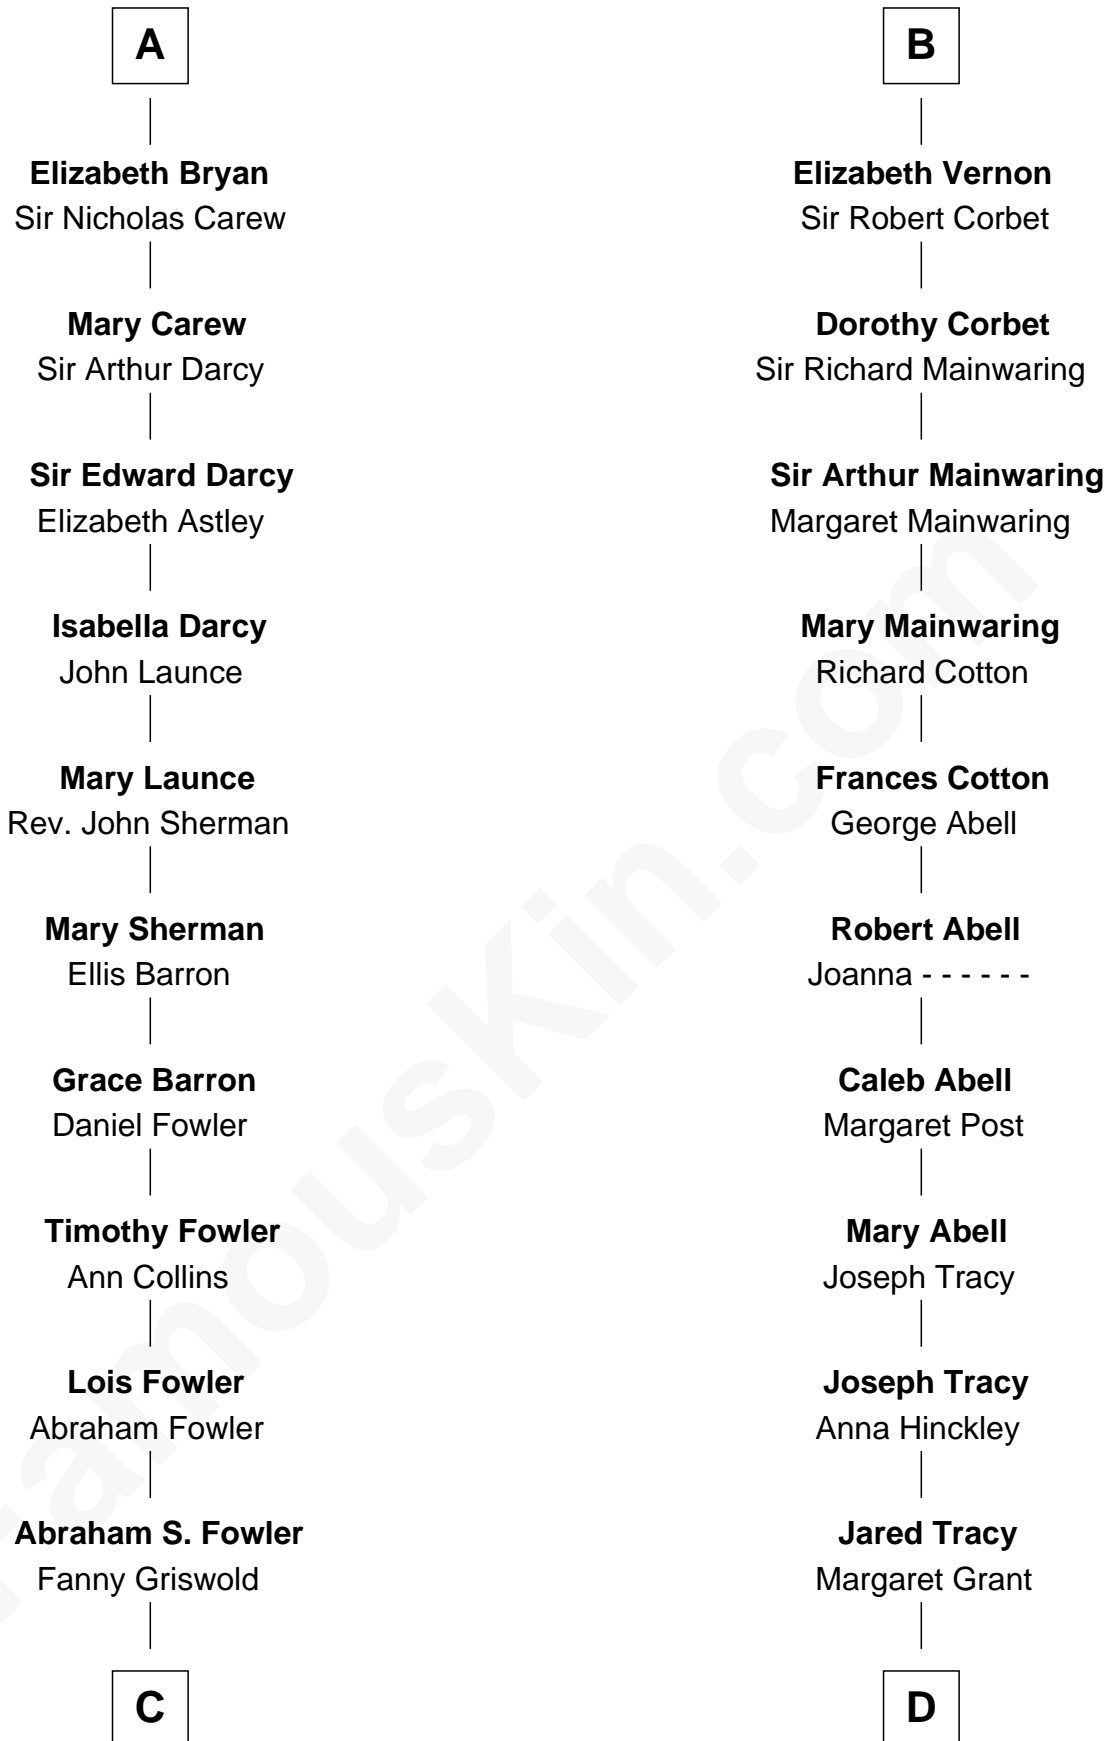

FamousKin.com

Relationship Chart of

Bill Weld

68th Governor of Massachusetts

20th cousin 1 time removed of

J.P. Morgan, Jr.

American Banker and Philanthropist

C

Fanny Griswold Fowler
George Medad Bartholomew

Fanny Elizabeth Bartholomew
Dr. Francis Minot Weld

Francis Minot Weld
Margaret Low White

David Weld
Mary Blake Nichols

Bill Weld
68th Governor of Massachusetts