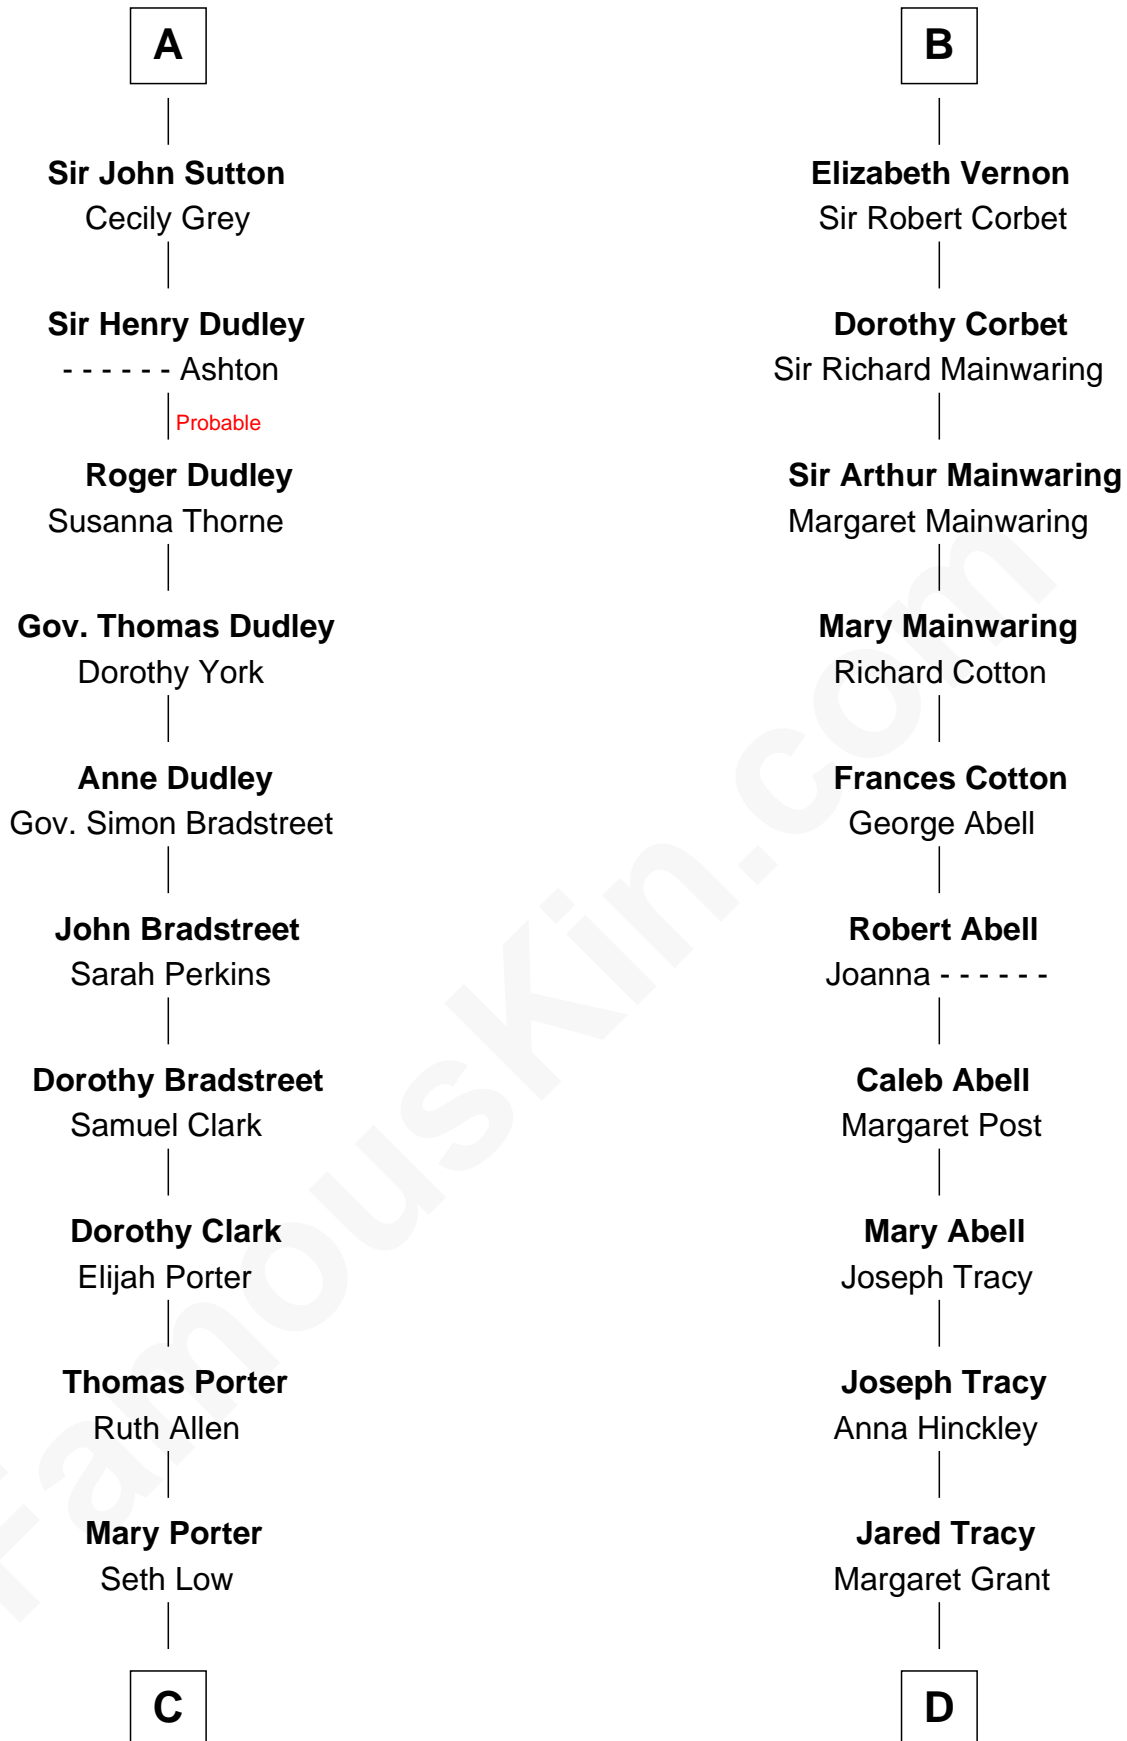

FamousKin.com

Relationship Chart of

Bill Weld

68th Governor of Massachusetts

20th cousin 1 time removed of

J.P. Morgan, Jr.

American Banker and Philanthropist

Sir Patrick de Chaworth

Isabella de Beauchamp

C

Harriet Low
John Babcock Hillard

Harriet Hillard
William Augustus White

Margaret Low White
Francis Minot Weld

David Weld
Mary Blake Nichols

Bill Weld
68th Governor of Massachusetts

D