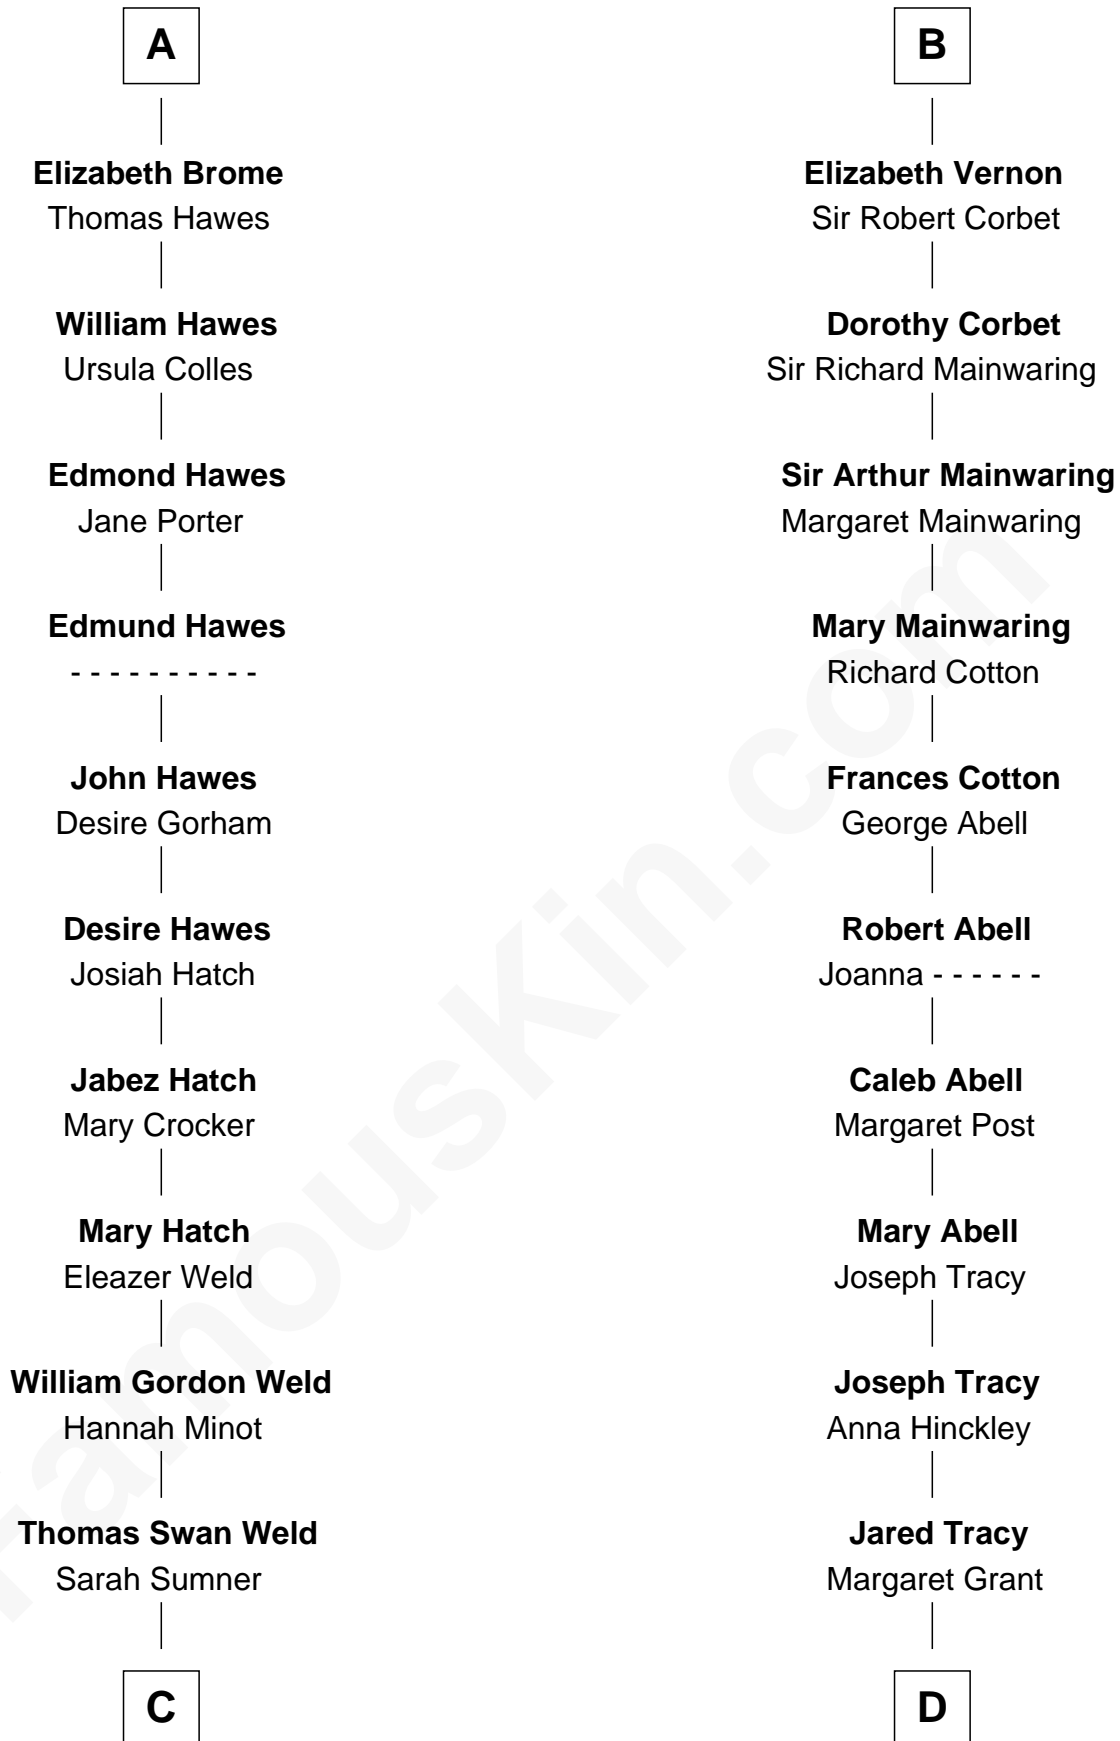

FamousKin.com Relationship Chart of

Bill Weld

68th Governor of Massachusetts

20th cousin of

J.P. Morgan, Jr.

American Banker and Philanthropist

Sir Robert de Ros

Isabel de Aubeney

C

Dr. Francis Minot Weld
Fanny Elizabeth Bartholomew

Francis Minot Weld
Margaret Low White

David Weld
Mary Blake Nichols

Bill Weld
68th Governor of Massachusetts

D

William Gedney Tracy
Rachel Huntington

Charles F. Tracy
Louisa Kirkland