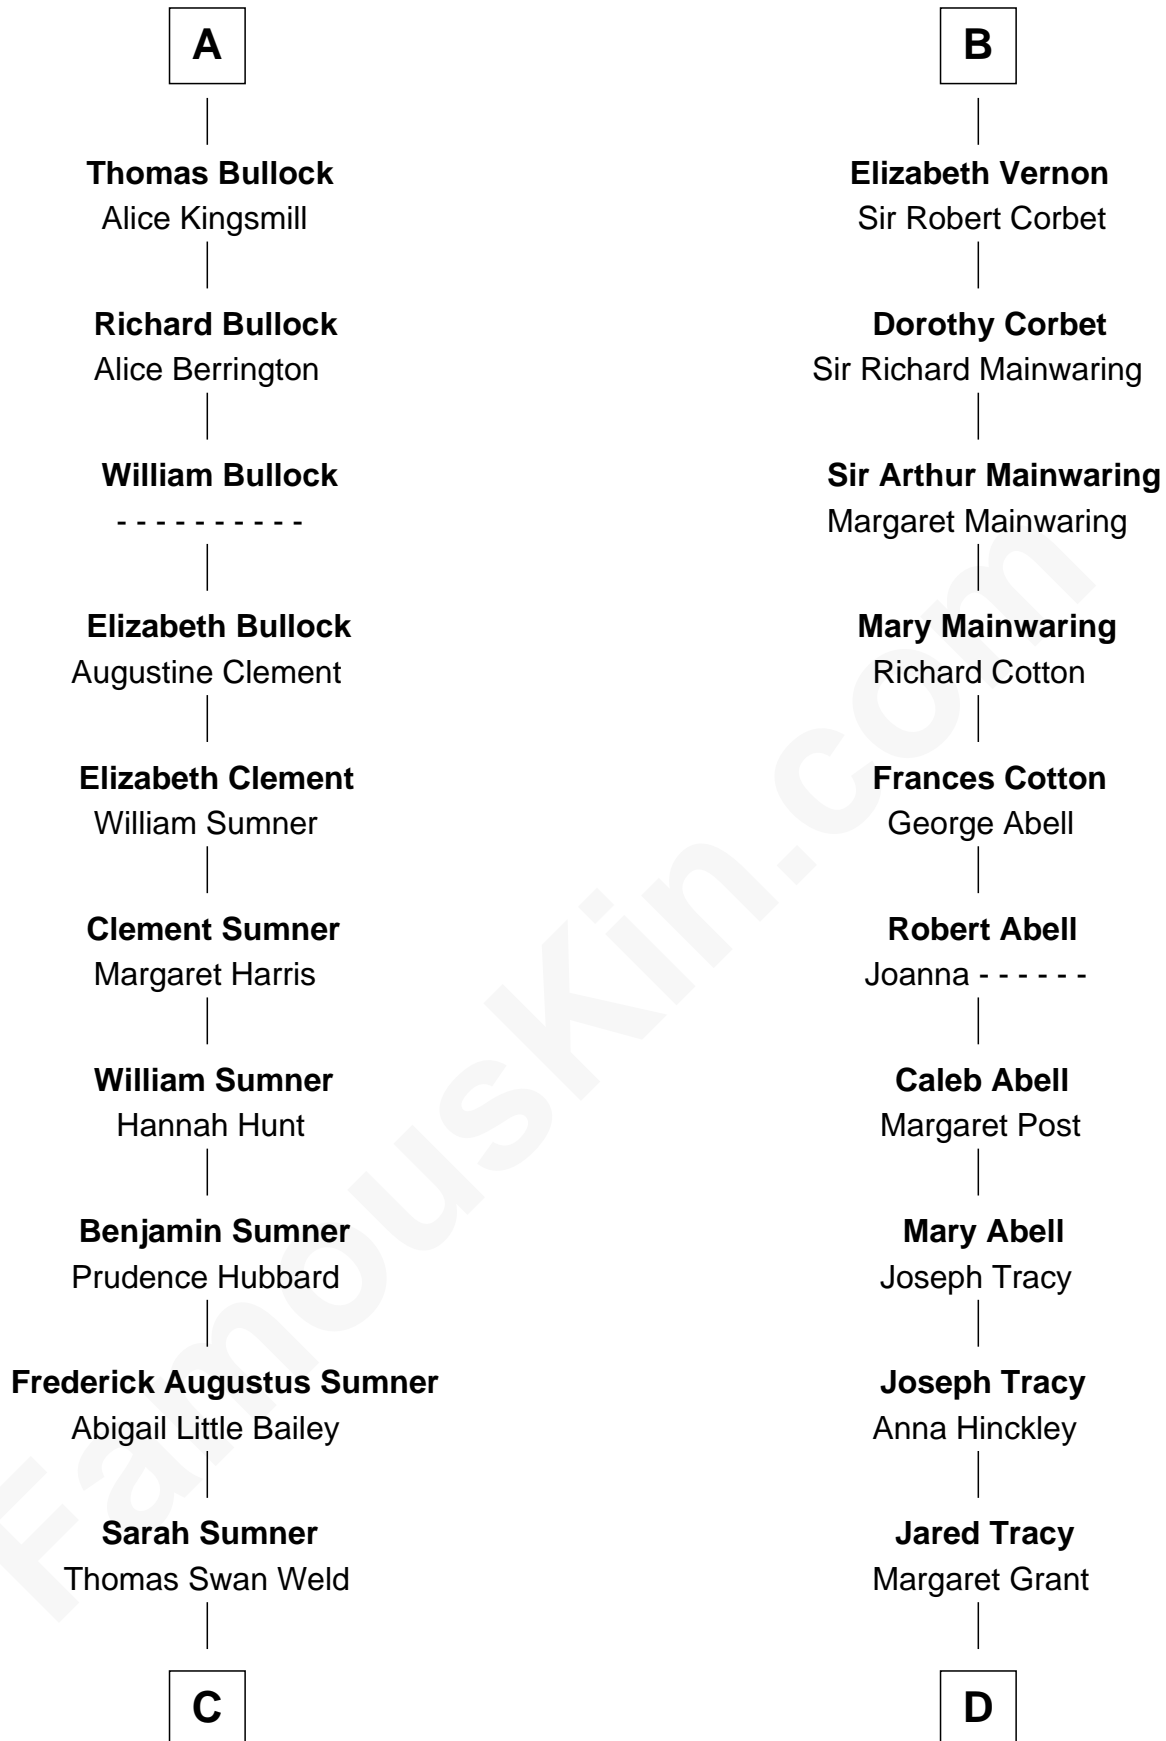

FamousKin.com Relationship Chart of

Bill Weld

68th Governor of Massachusetts

20th cousin of

J.P. Morgan, Jr.

American Banker and Philanthropist

Gunselm de Badlesmere

Bartholomew de Badlesmere

Elizabeth Howard

Joan de Vere

Sir William Norreys

Margaret Norreys

Gilbert Bullock

A

Bartholomew de Badlesmere

Margaret de Clare

Margery de Badlesmere

Sir William de Ros

Maud de Roos

John de Welles

Anne de Welles

James Butler

James Butler

Joan Beauchamp

Elizabeth Butler

John Talbot

Ann Talbot

Sir Henry Vernon

B

C

Dr. Francis Minot Weld
Fanny Elizabeth Bartholomew

Francis Minot Weld
Margaret Low White