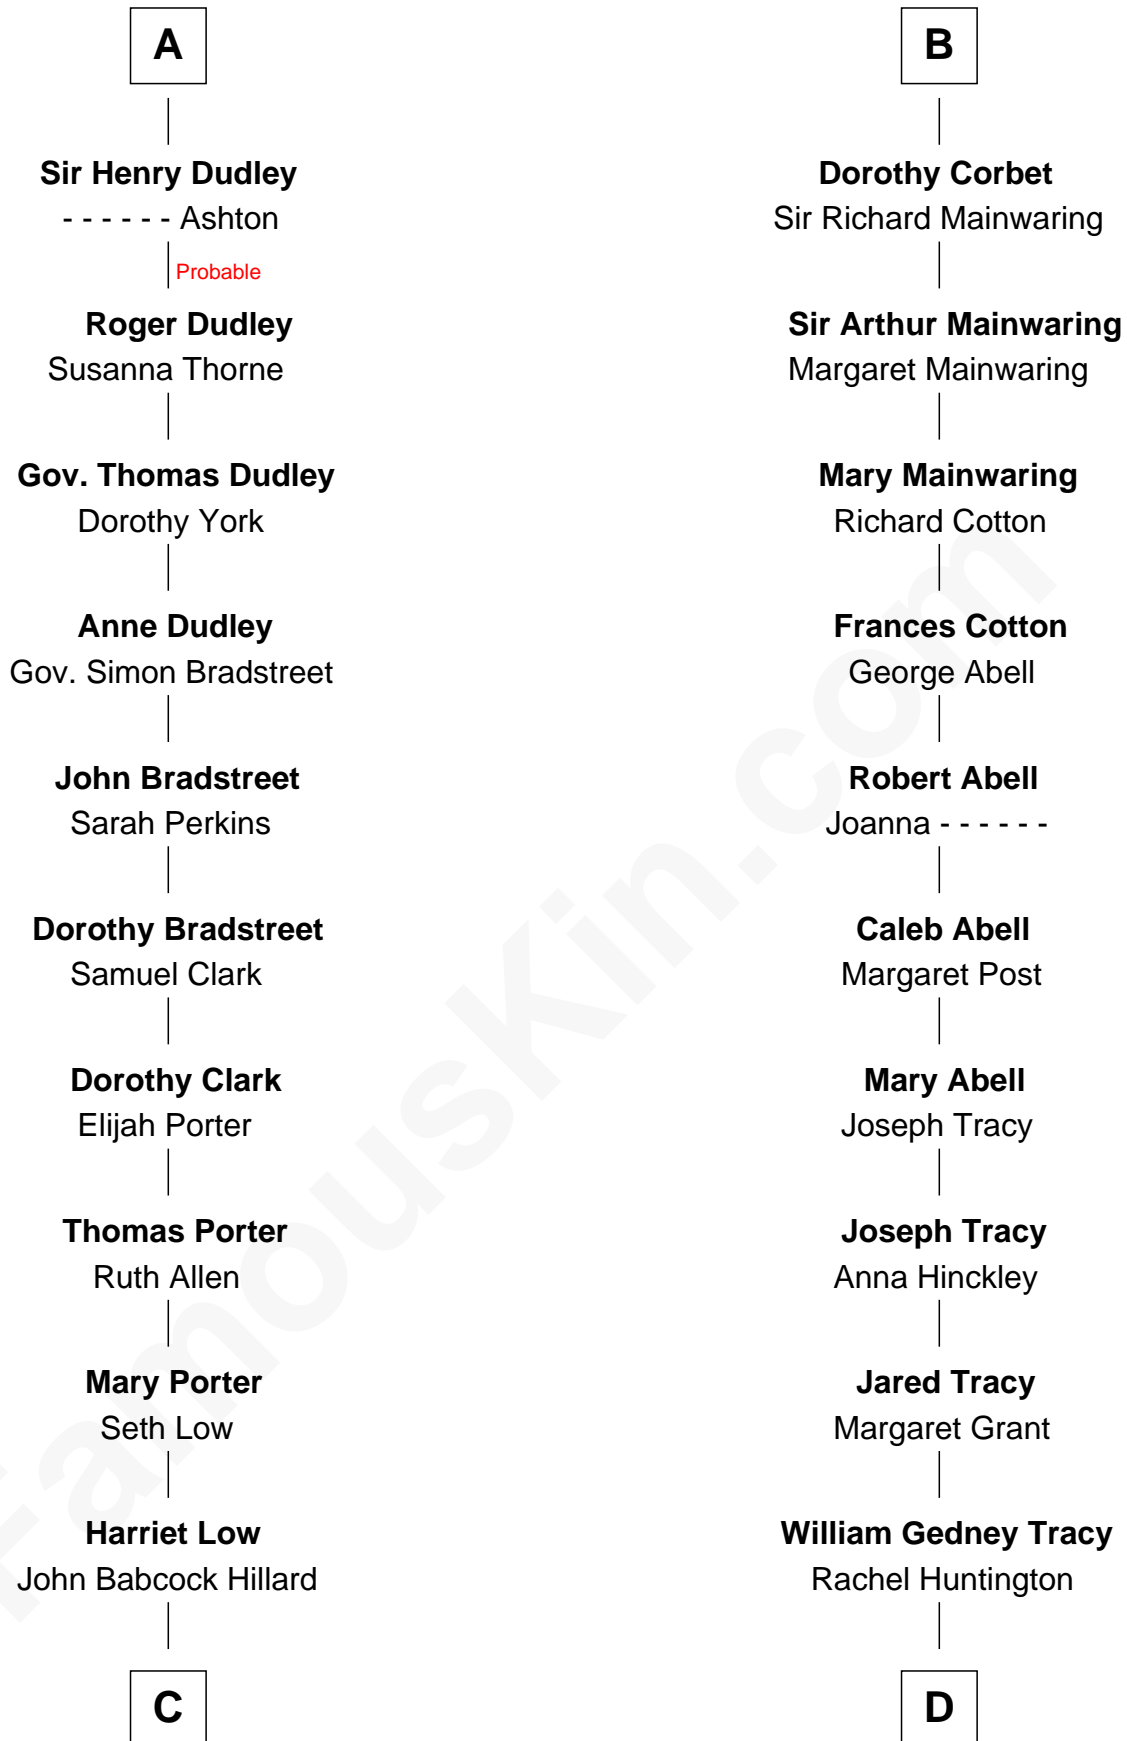

FamousKin.com

Relationship Chart of

Bill Weld

68th Governor of Massachusetts

19th cousin 1 time removed of

J.P. Morgan, Jr.

American Banker and Philanthropist

C

Harriet Hillard
William Augustus White

Margaret Low White
Francis Minot Weld

David Weld
Mary Blake Nichols

Bill Weld
68th Governor of Massachusetts

D

Charles F. Tracy
Louisa Kirkland

Frances Louisa Tracy
John Pierpont Morgan