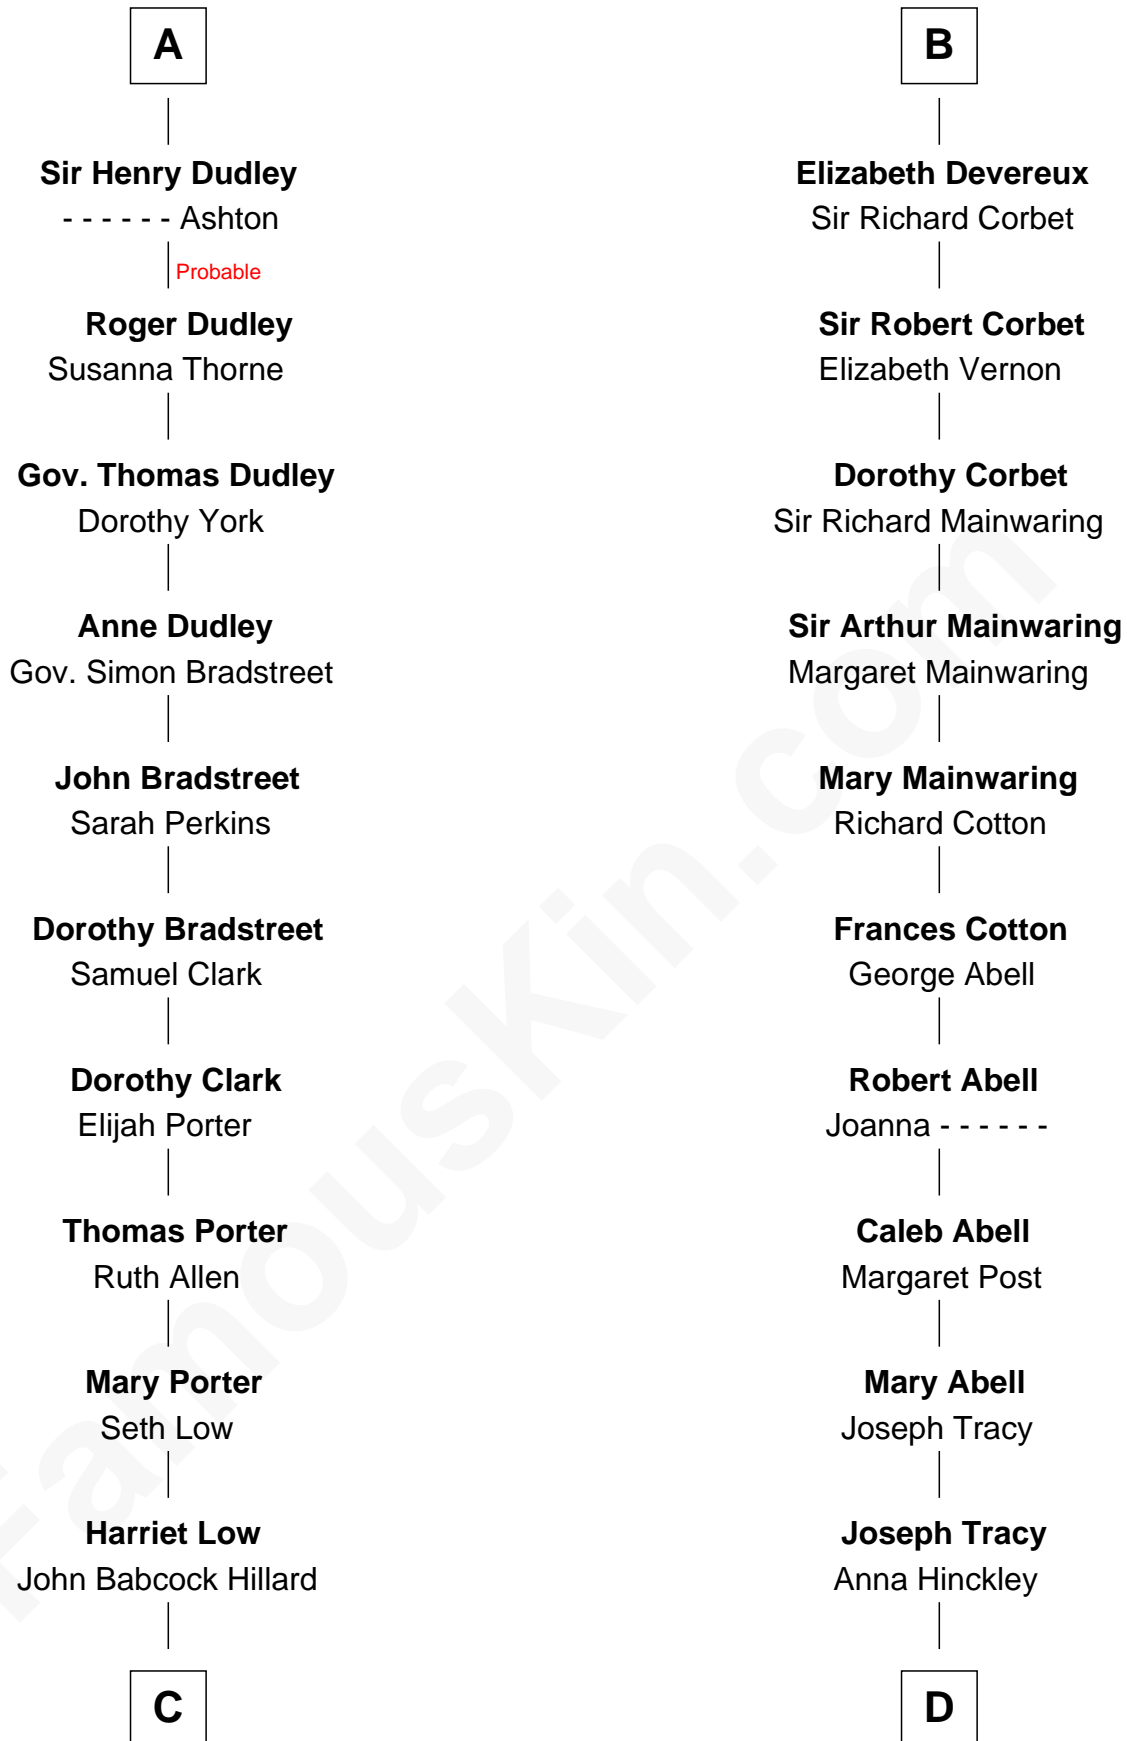

FamousKin.com

Relationship Chart of

Bill Weld

68th Governor of Massachusetts

20th cousin 1 time removed of

J.P. Morgan, Jr.

American Banker and Philanthropist

Sir Hugh I de Audley

Iseult de Mortimer

C

Harriet Hillard
William Augustus White

Margaret Low White
Francis Minot Weld

David Weld
Mary Blake Nichols

Bill Weld
68th Governor of Massachusetts

D

Jared Tracy
Margaret Grant