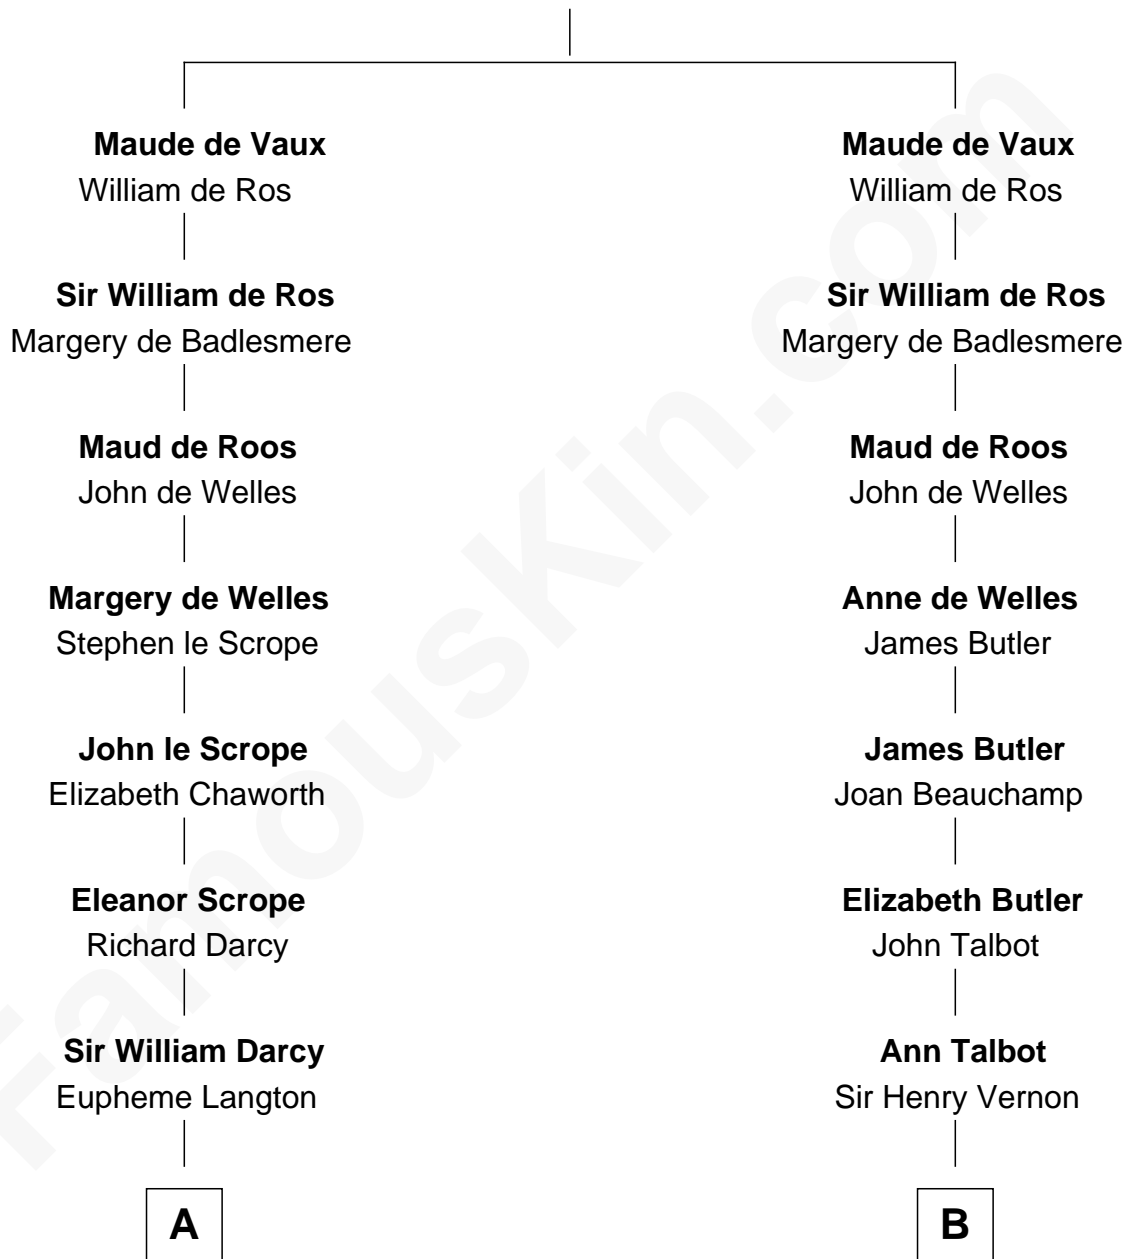

## Relationship Chart of

### Bill Weld

68th Governor of Massachusetts

20th cousin 1 time removed of

**J.P. Morgan, Jr.**

American Banker and Philanthropist

John de Vaux

**C**

**Fanny Griswold Fowler**  
George Medad Bartholomew

**Fanny Elizabeth Bartholomew**  
Dr. Francis Minot Weld

**Francis Minot Weld**  
Margaret Low White

**David Weld**  
Mary Blake Nichols

**Bill Weld**  
*68th Governor of Massachusetts*

**D**

**William Gedney Tracy**  
Rachel Huntington