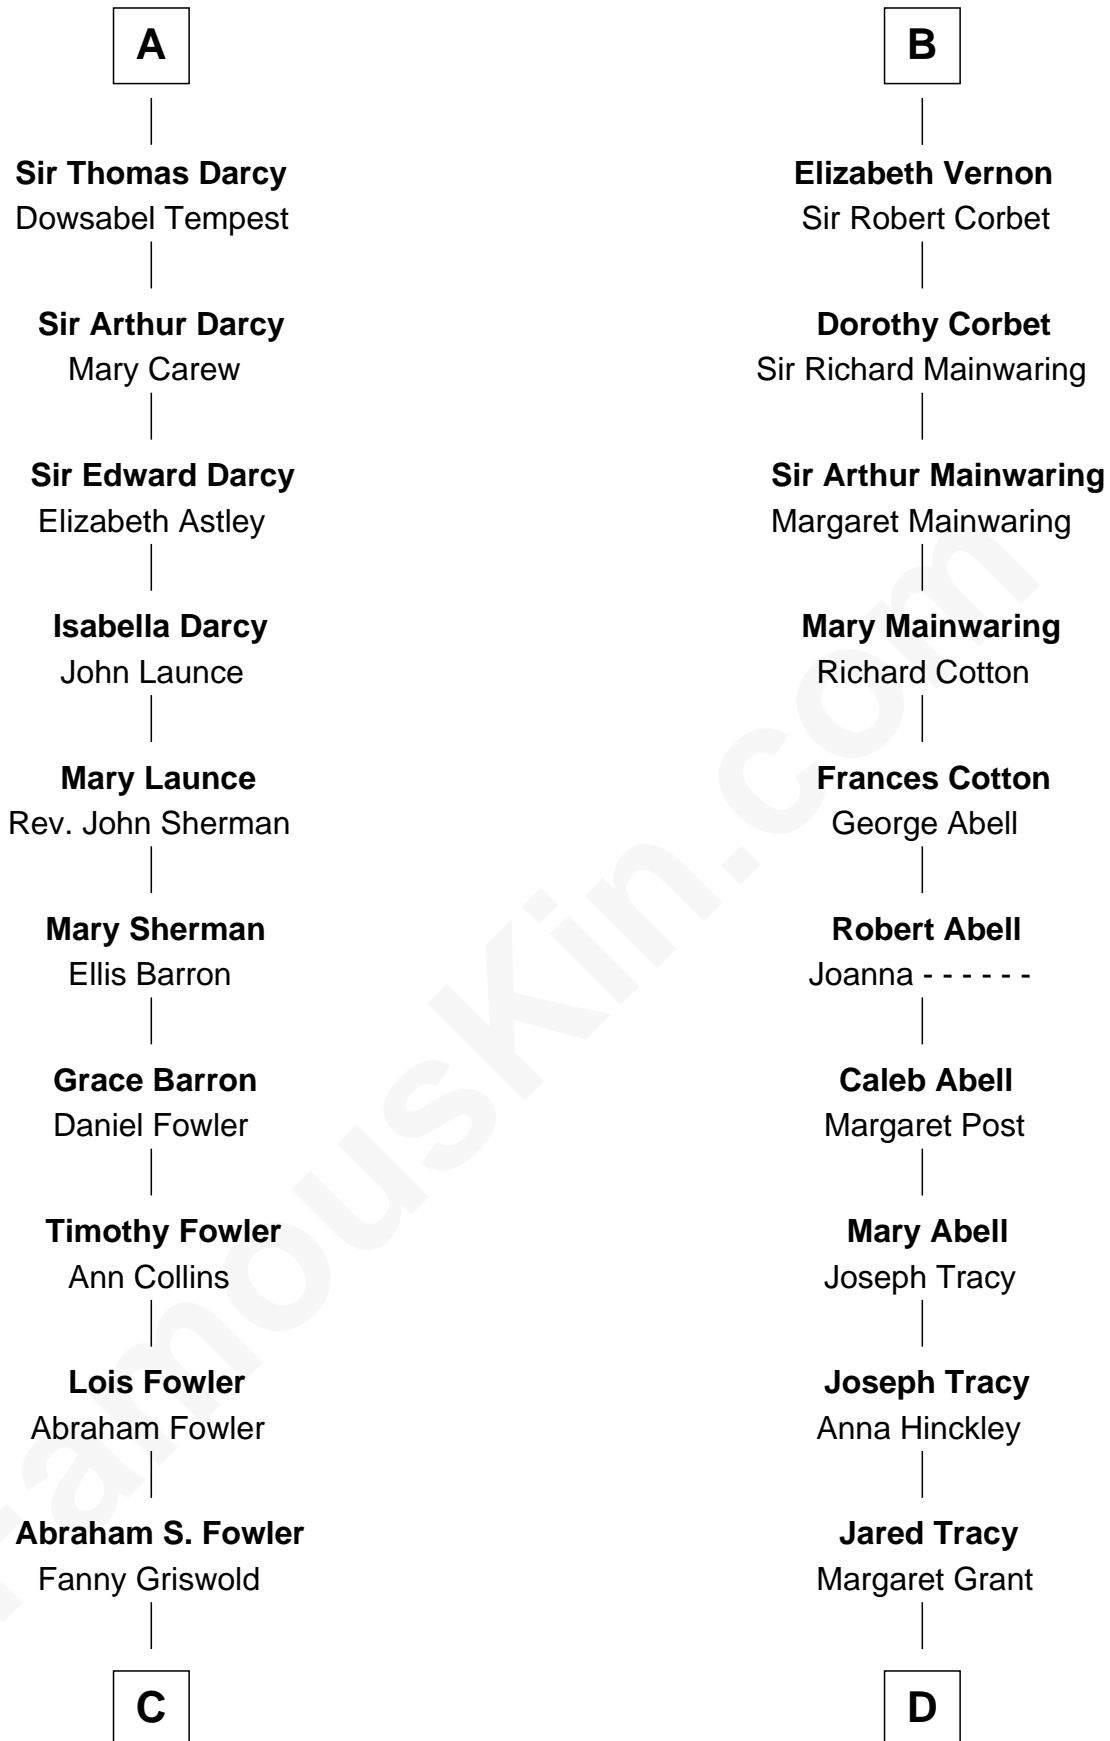

## Relationship Chart of

### Bill Weld

68th Governor of Massachusetts

20th cousin 1 time removed of

**J.P. Morgan, Jr.**

American Banker and Philanthropist

John de Vaux

**C**

**Fanny Griswold Fowler**  
George Medad Bartholomew

**Fanny Elizabeth Bartholomew**  
Dr. Francis Minot Weld

**Francis Minot Weld**  
Margaret Low White

**David Weld**  
Mary Blake Nichols

**Bill Weld**  
*68th Governor of Massachusetts*

**D**

**William Gedney Tracy**  
Rachel Huntington