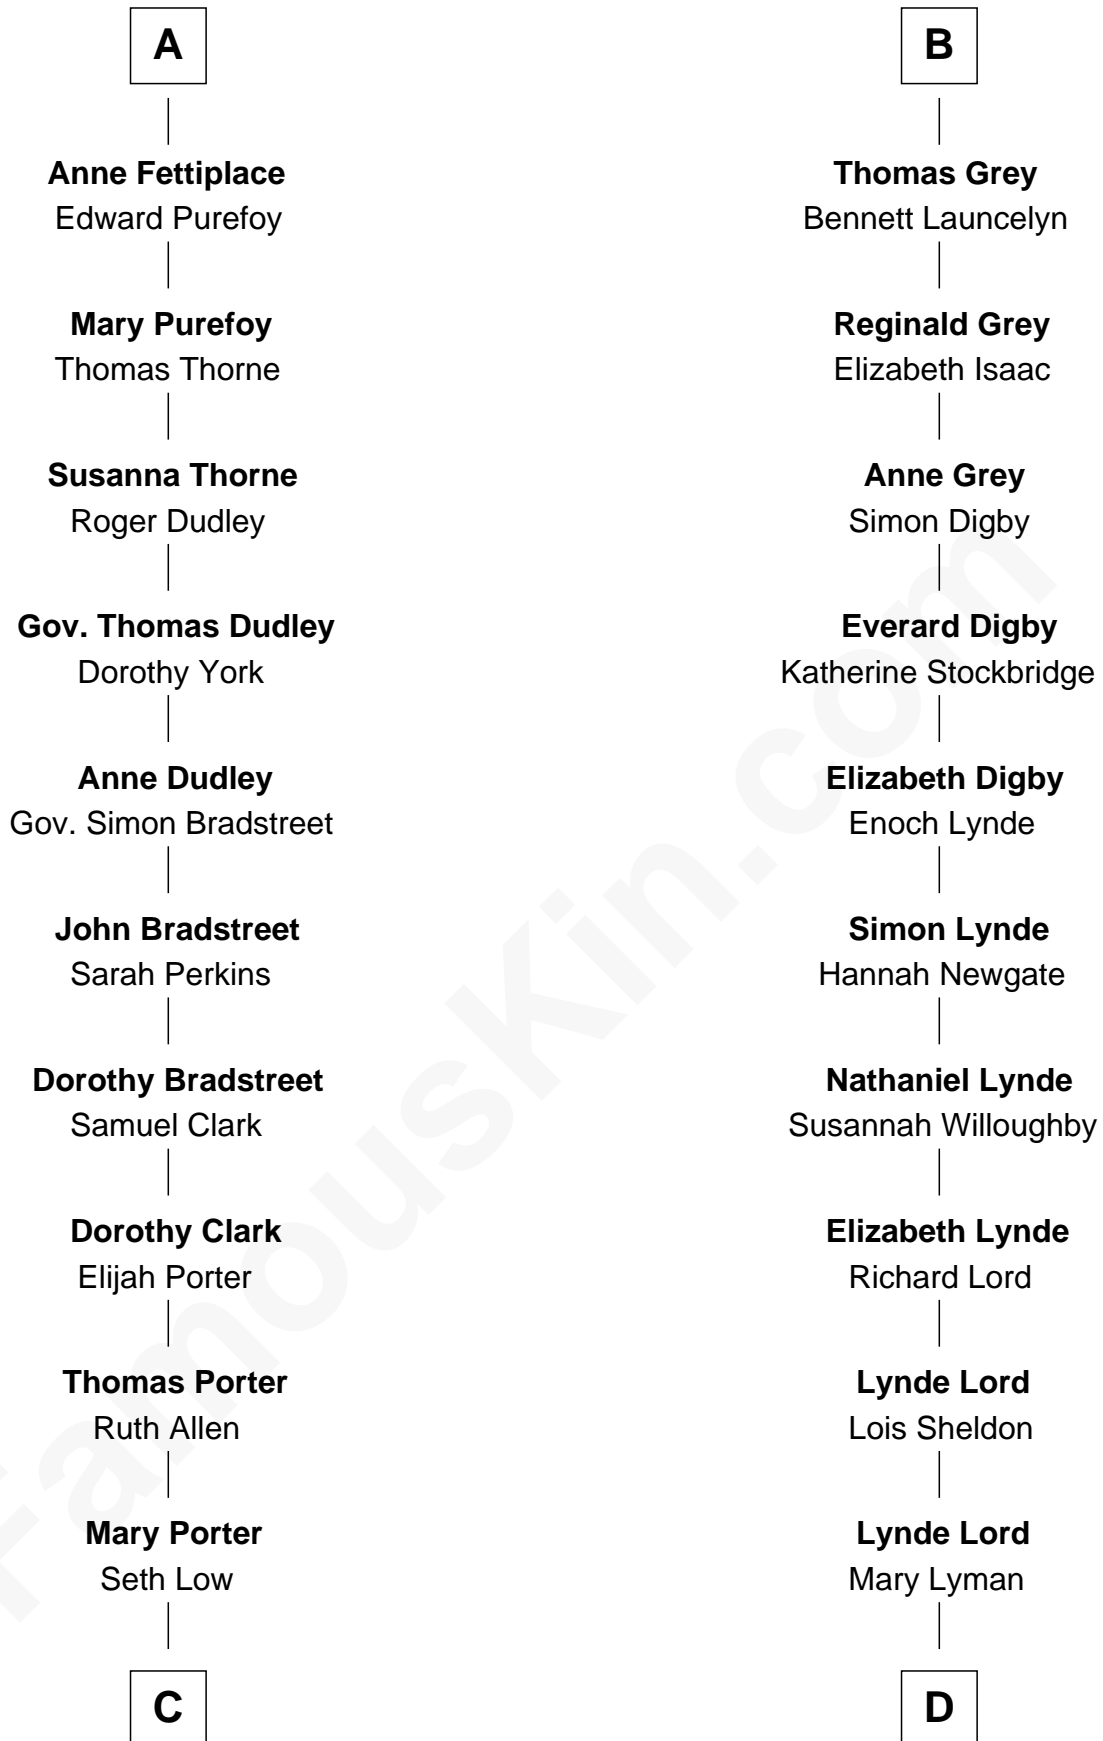

FamousKin.com Relationship Chart of

Bill Weld

68th Governor of Massachusetts

20th cousin 1 time removed of

J.P. Morgan, Jr.

American Banker and Philanthropist

C

Harriet Low
John Babcock Hillard

Harriet Hillard
William Augustus White

Margaret Low White
Francis Minot Weld

David Weld
Mary Blake Nichols

Bill Weld
68th Governor of Massachusetts

D

Mary Sheldon Lord
John Pierpont

Juliet Pierpont
Junius Spencer Morgan