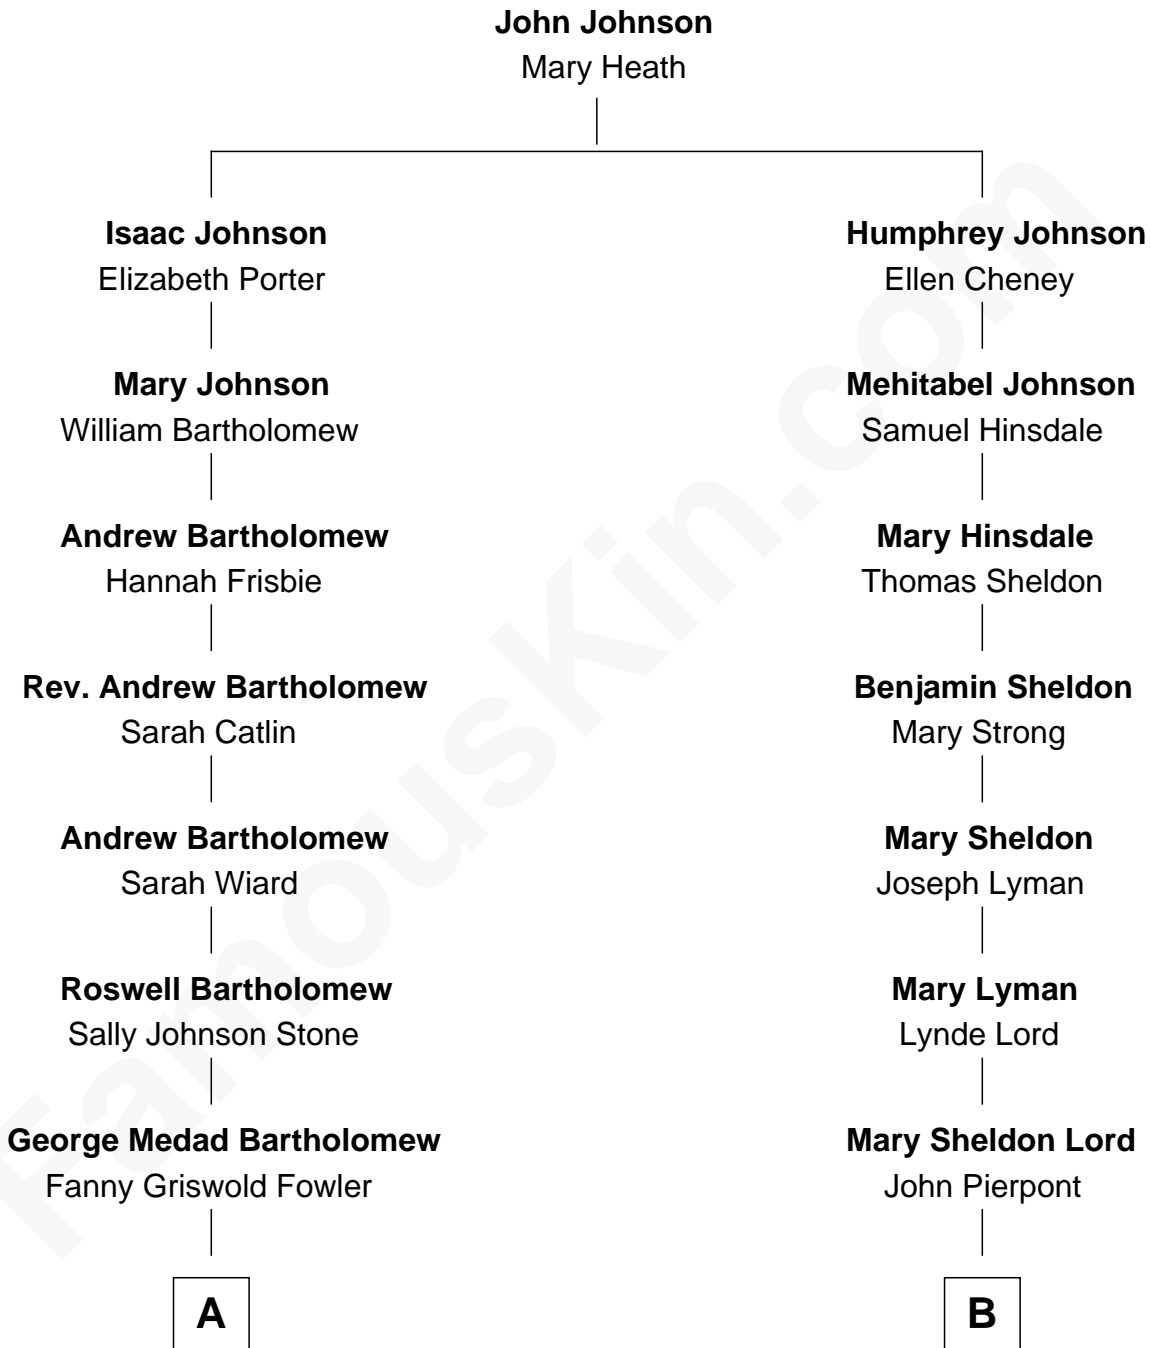

# FamousKin.com Relationship Chart of

**Bill Weld**

*68th Governor of Massachusetts*

**9th cousin 1 time removed of**

**J.P. Morgan, Jr.**

*American Banker and Philanthropist*

**A**

**Fanny Elizabeth Bartholomew**

Dr. Francis Minot Weld

**Francis Minot Weld**

Margaret Low White

**David Weld**

Mary Blake Nichols

**Bill Weld**

*68th Governor of Massachusetts*

**B**

**Juliet Pierpont**

Junius Spencer Morgan

**John Pierpont Morgan**

Frances Louisa Tracy

**J.P. Morgan, Jr.**

*American Banker and Philanthropist*