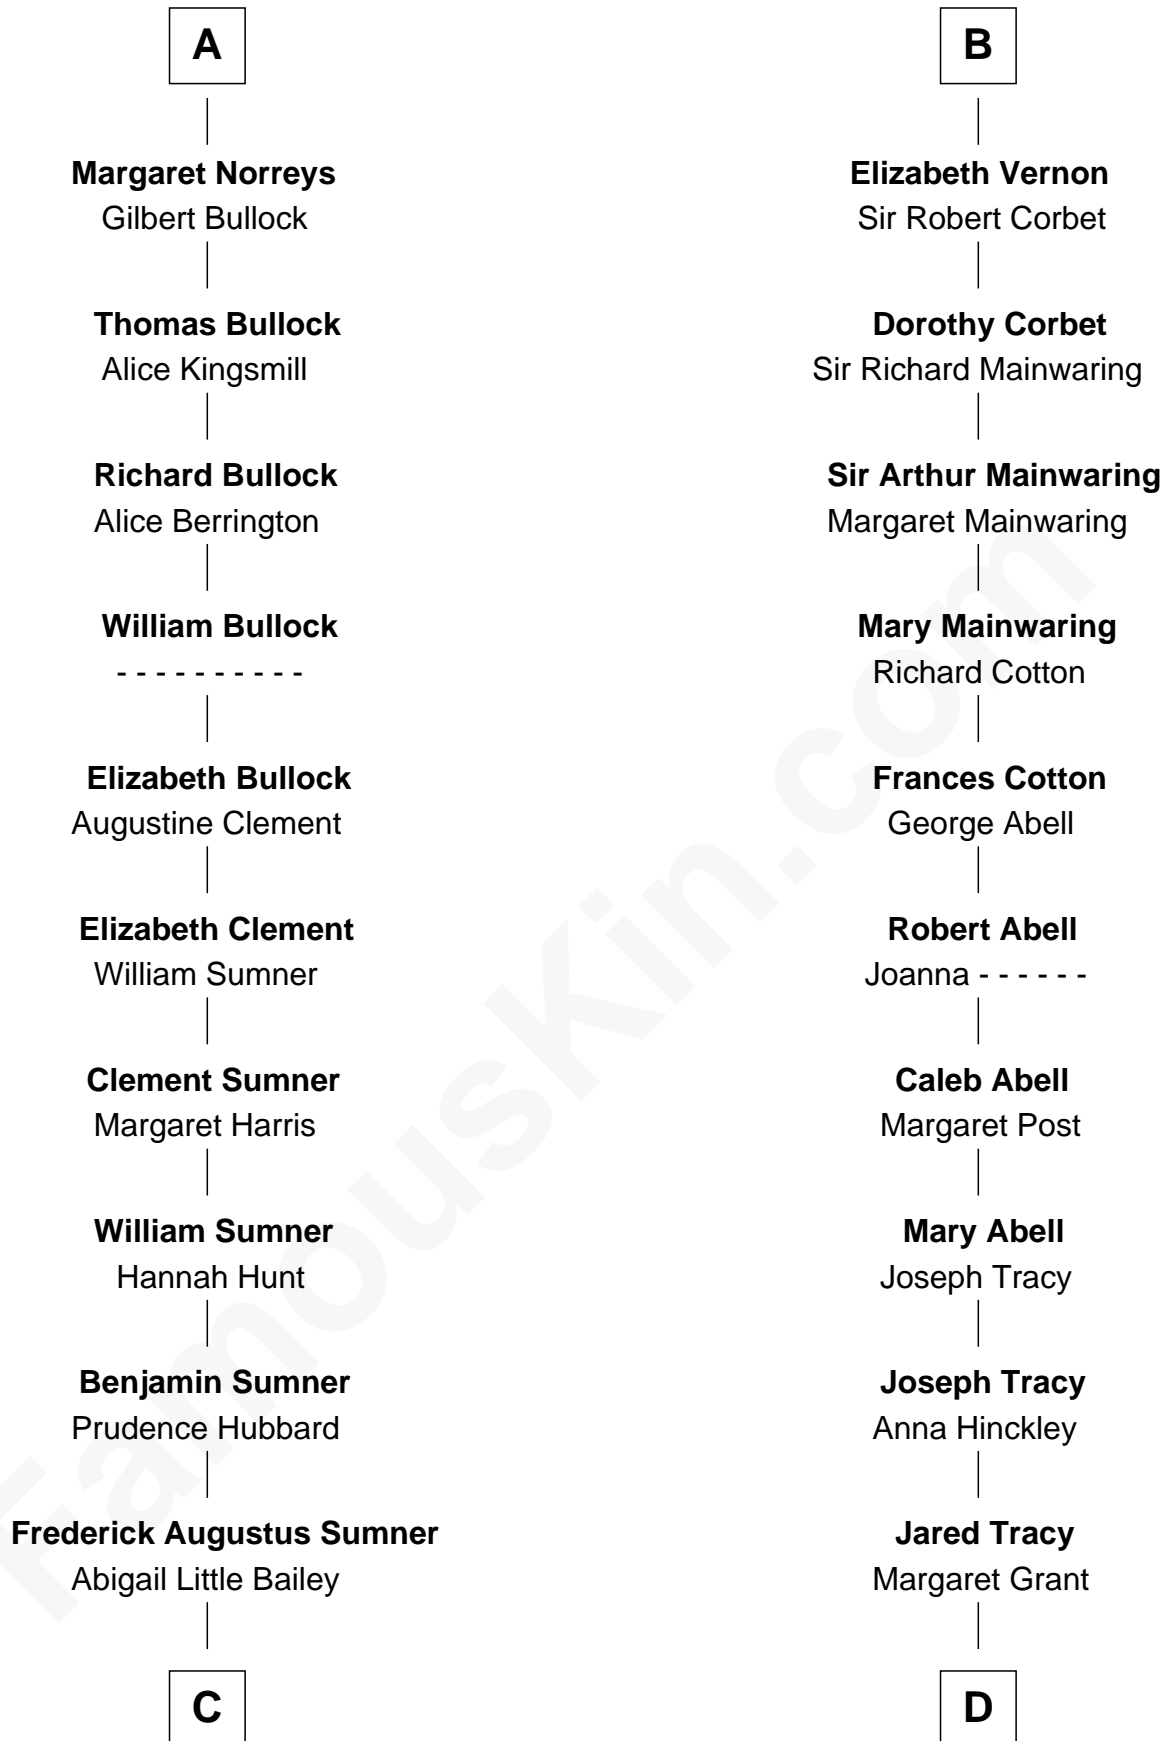

FamousKin.com

Relationship Chart of

Bill Weld

68th Governor of Massachusetts

20th cousin 1 time removed of

J.P. Morgan, Jr.

American Banker and Philanthropist

C

Sarah Sumner
Thomas Swan Weld

Dr. Francis Minot Weld
Fanny Elizabeth Bartholomew

Francis Minot Weld
Margaret Low White

David Weld
Mary Blake Nichols

Bill Weld
68th Governor of Massachusetts

D

William Gedney Tracy
Rachel Huntington