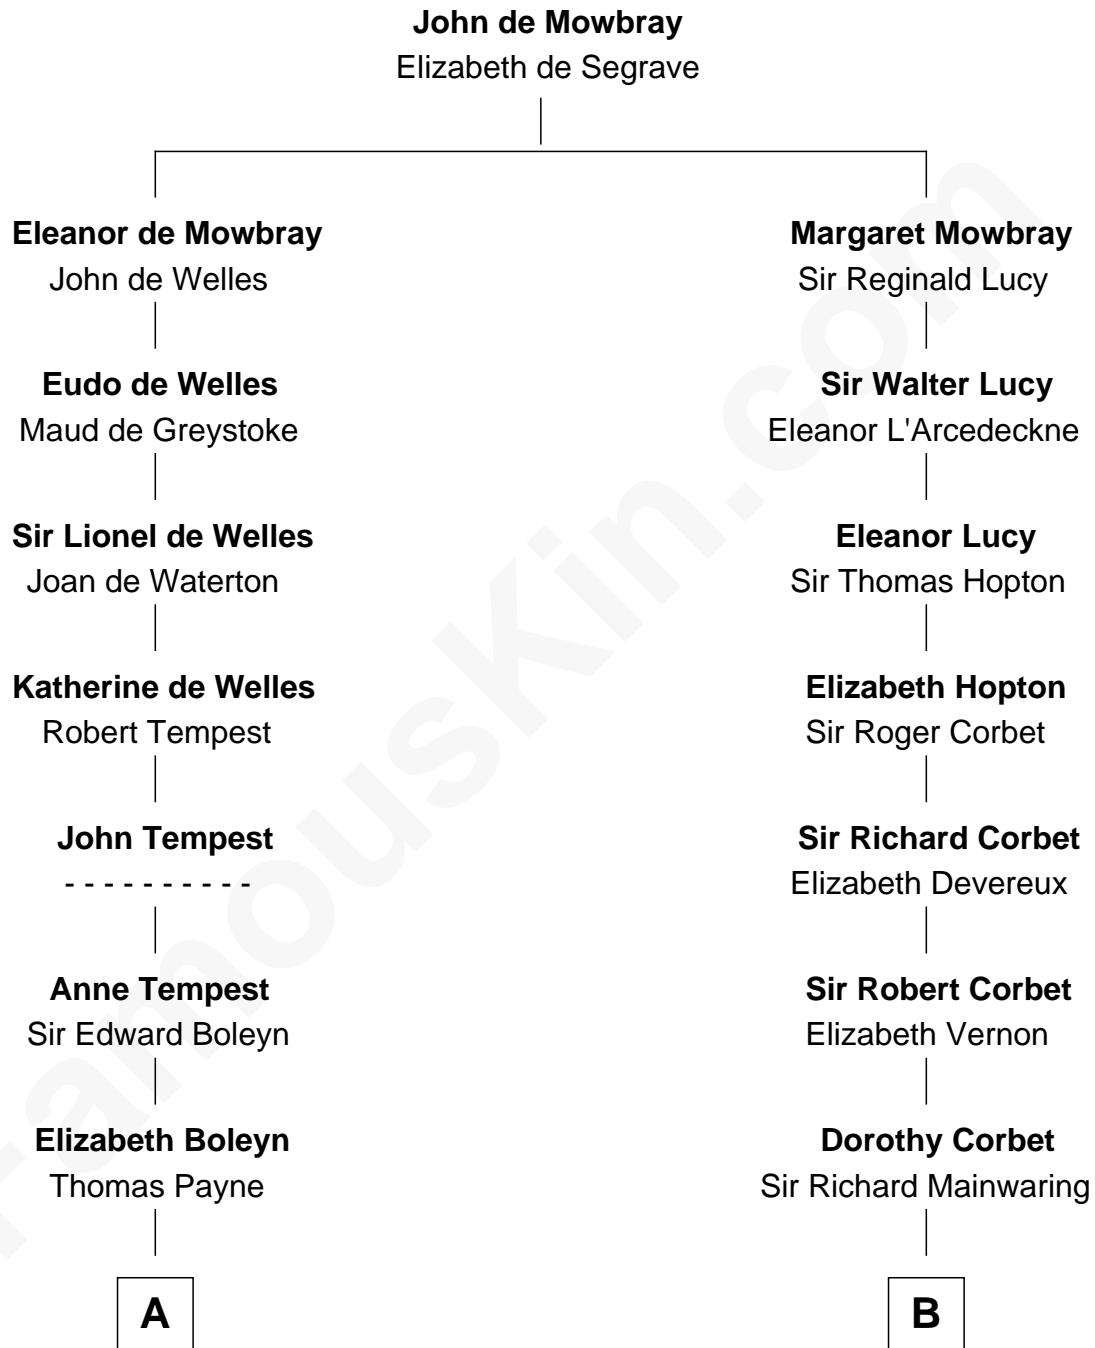

FamousKin.com

Relationship Chart of

Bill Weld

68th Governor of Massachusetts

18th cousin 2 times removed of

J.P. Morgan, Jr.

American Banker and Philanthropist

C

John Gelston Floyd

Julia Floyd DuBois

Cornelia DuBois Floyd

John Treadwell Nichols

Mary Blake Nichols

David Weld

Bill Weld

68th Governor of Massachusetts