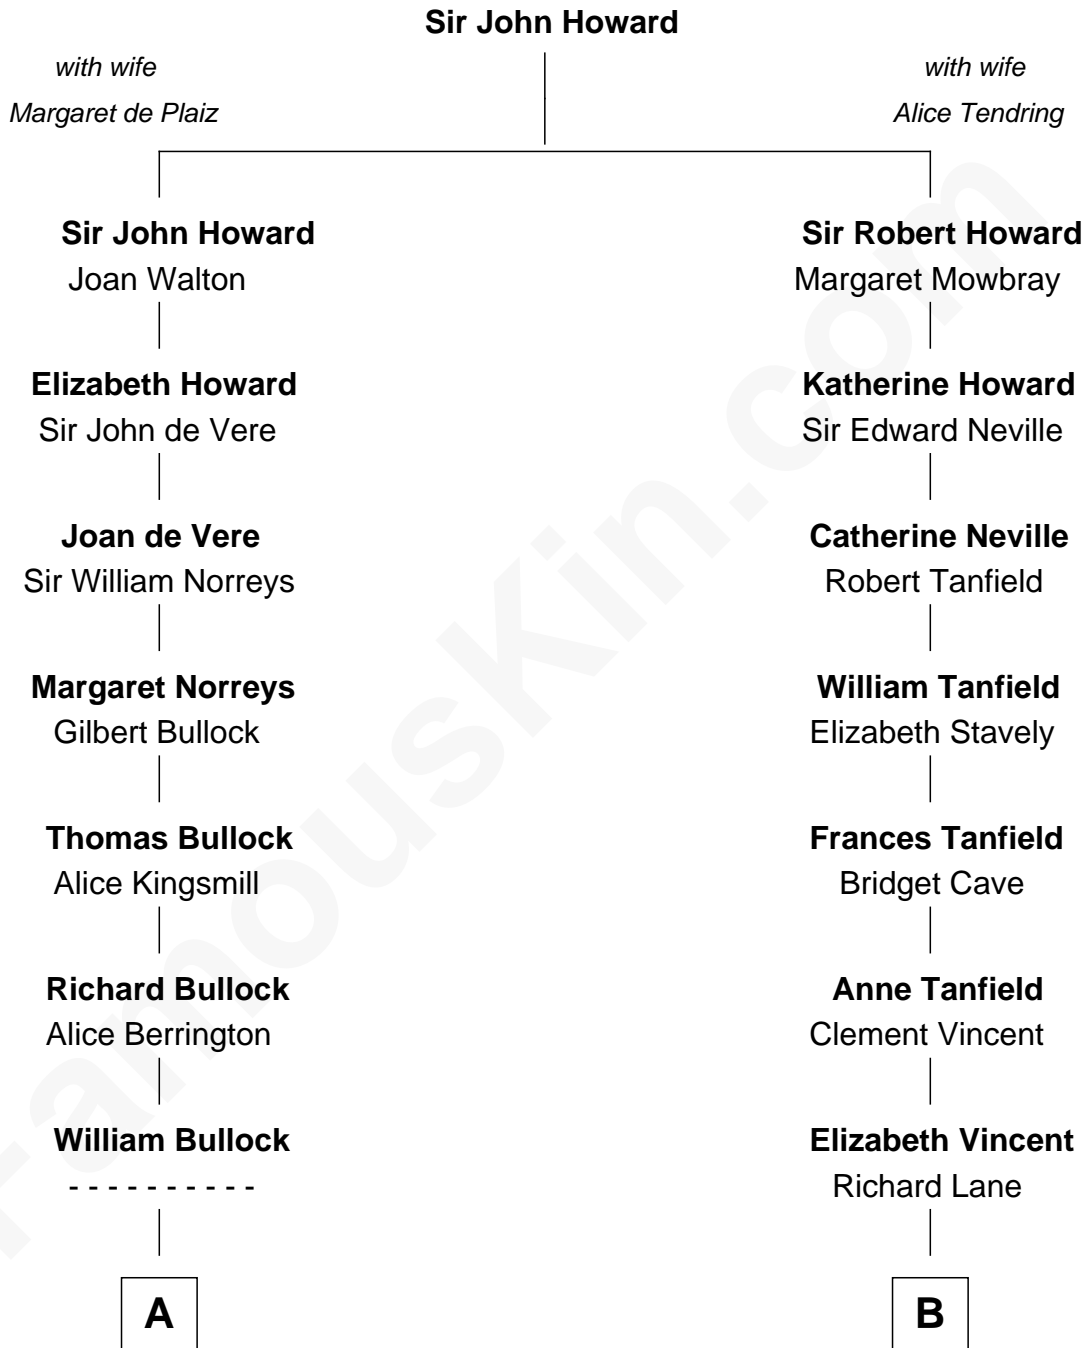

FamousKin.com

Relationship Chart of

Bill Weld

68th Governor of Massachusetts

15th cousin 2 times removed of

Fitzhugh Lee

40th Governor of Virginia

68th Governor of Massachusetts