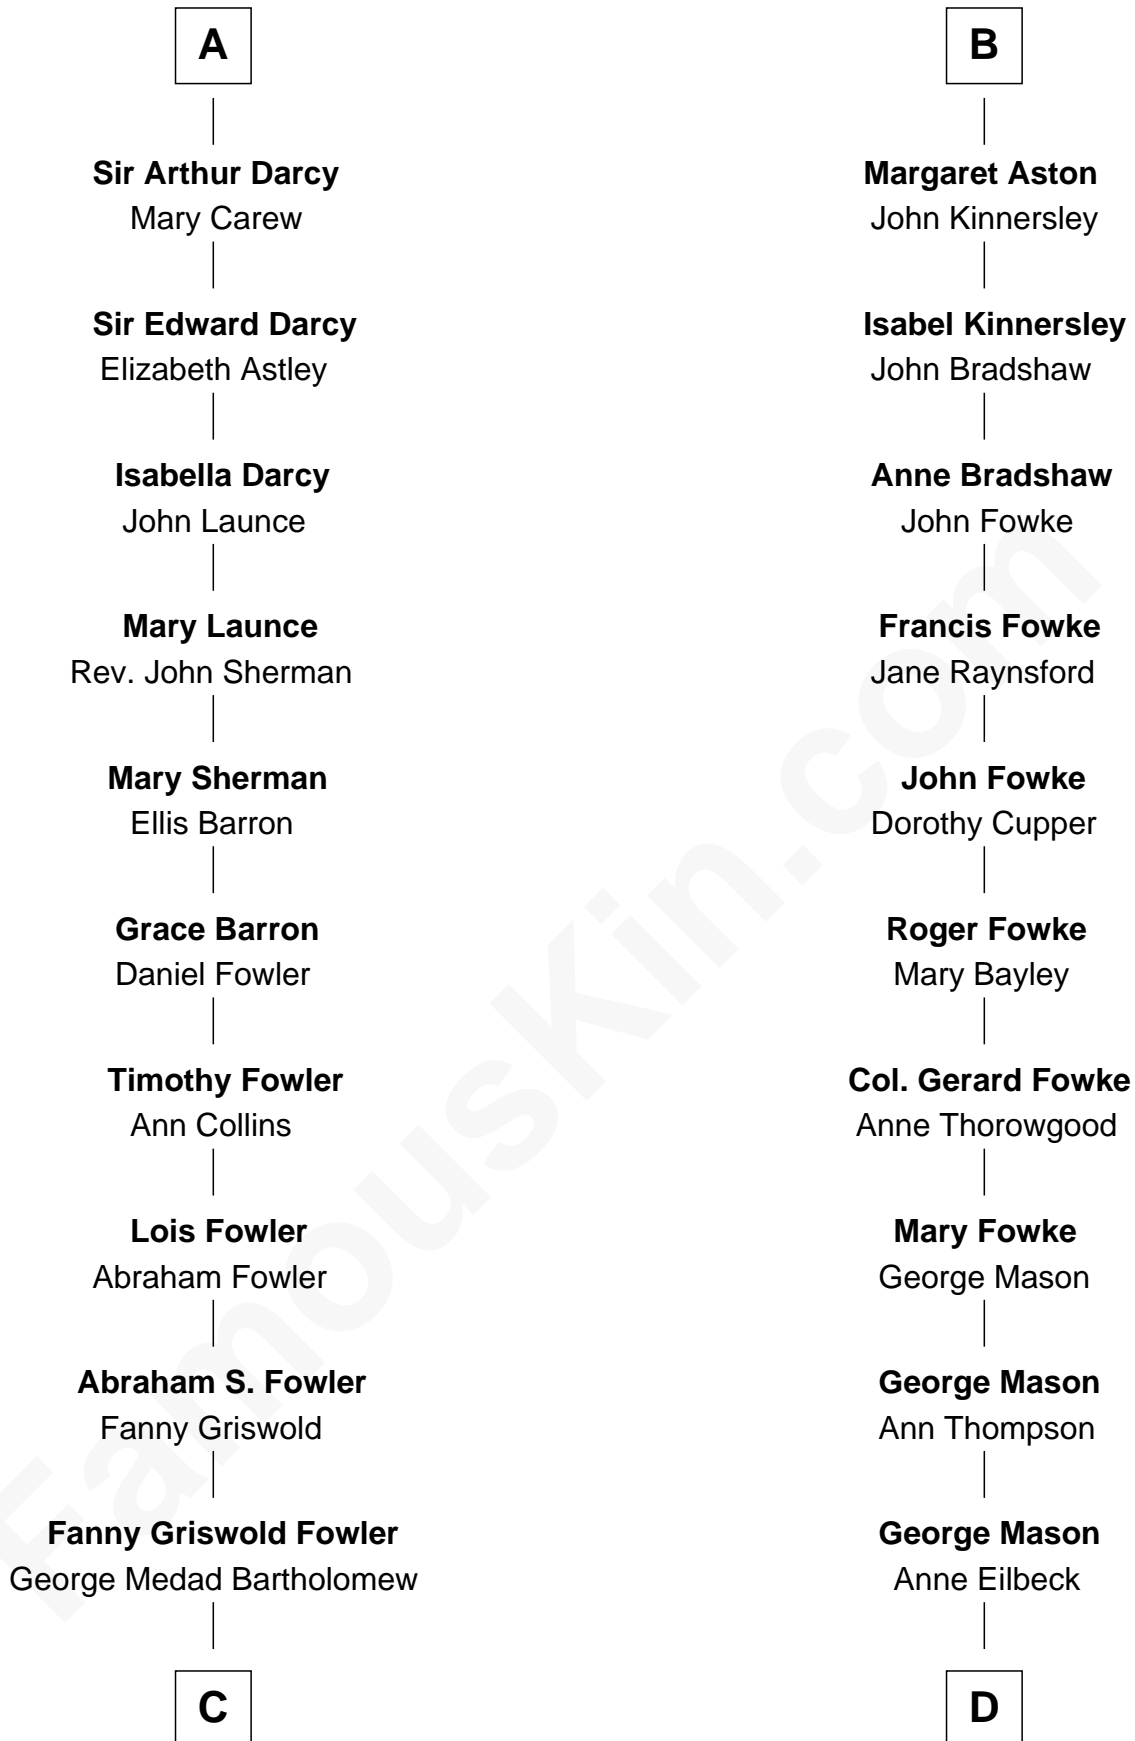

FamousKin.com

Relationship Chart of

Bill Weld

68th Governor of Massachusetts

19th cousin 1 time removed of

Fitzhugh Lee

40th Governor of Virginia

John de Botetourte

Maud FitzThomas

C

Fanny Elizabeth Bartholomew

Dr. Francis Minot Weld

Francis Minot Weld

Margaret Low White

David Weld

Mary Blake Nichols