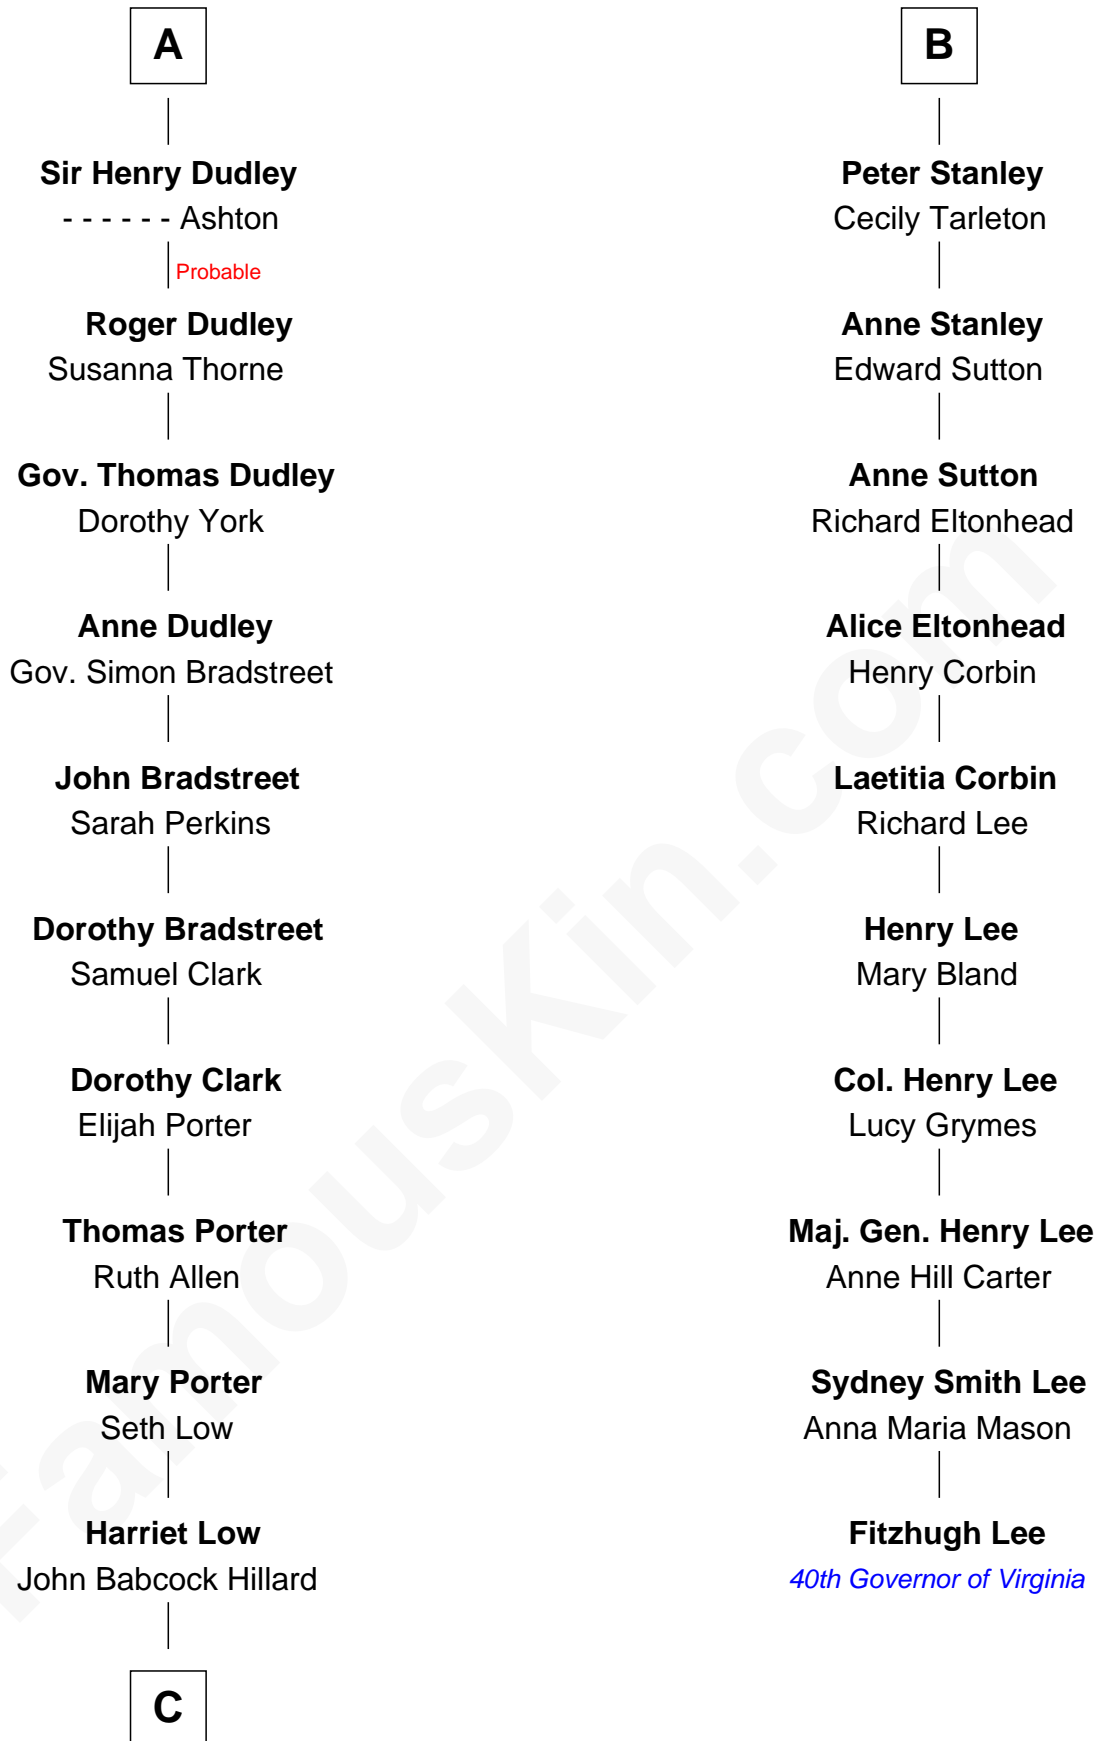

Sir Robert de Swinnerton

Margaret Grey

Sir William Bonville

Maud de Swinnerton

Sir John Savage

William Bonville

Elizabeth Harington

Mary Savage

William Stanley

William Bonville

Katherine Neville

William Stanley

Alice Hoghton

Cecily Bonville

Thomas Grey

Sir William Stanley

Agnes Grosvenor

Cecily Grey

Sir John Sutton

Sir William Stanley

Anne Harington

A

B

C

—
Harriet Hillard
William Augustus White

—
Margaret Low White
Francis Minot Weld

—
David Weld
Mary Blake Nichols

—
Bill Weld
68th Governor of Massachusetts

FamousKin.com