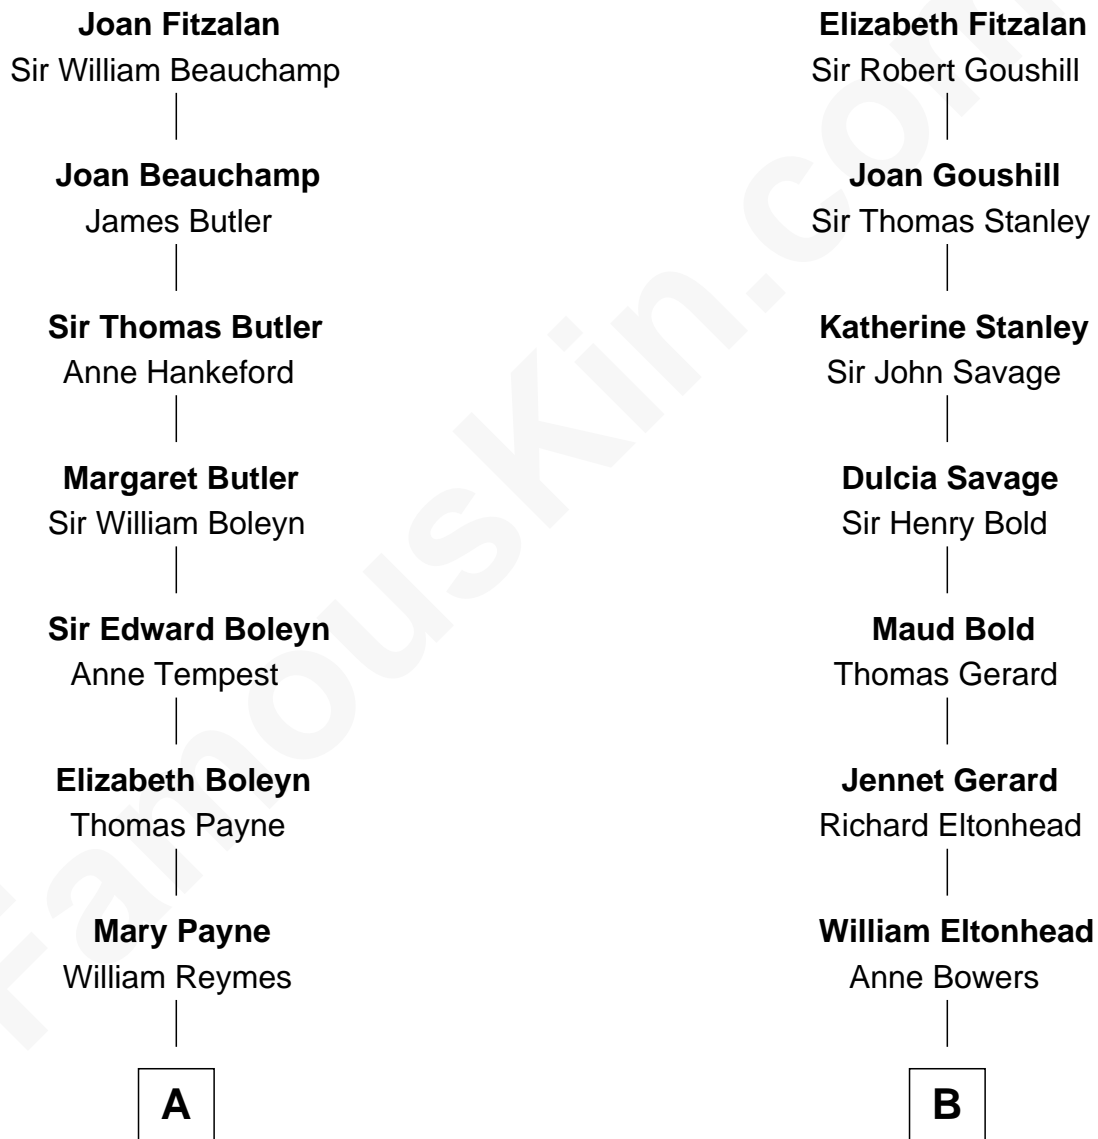

Sir Richard Fitzalan

Elizabeth de Bohun