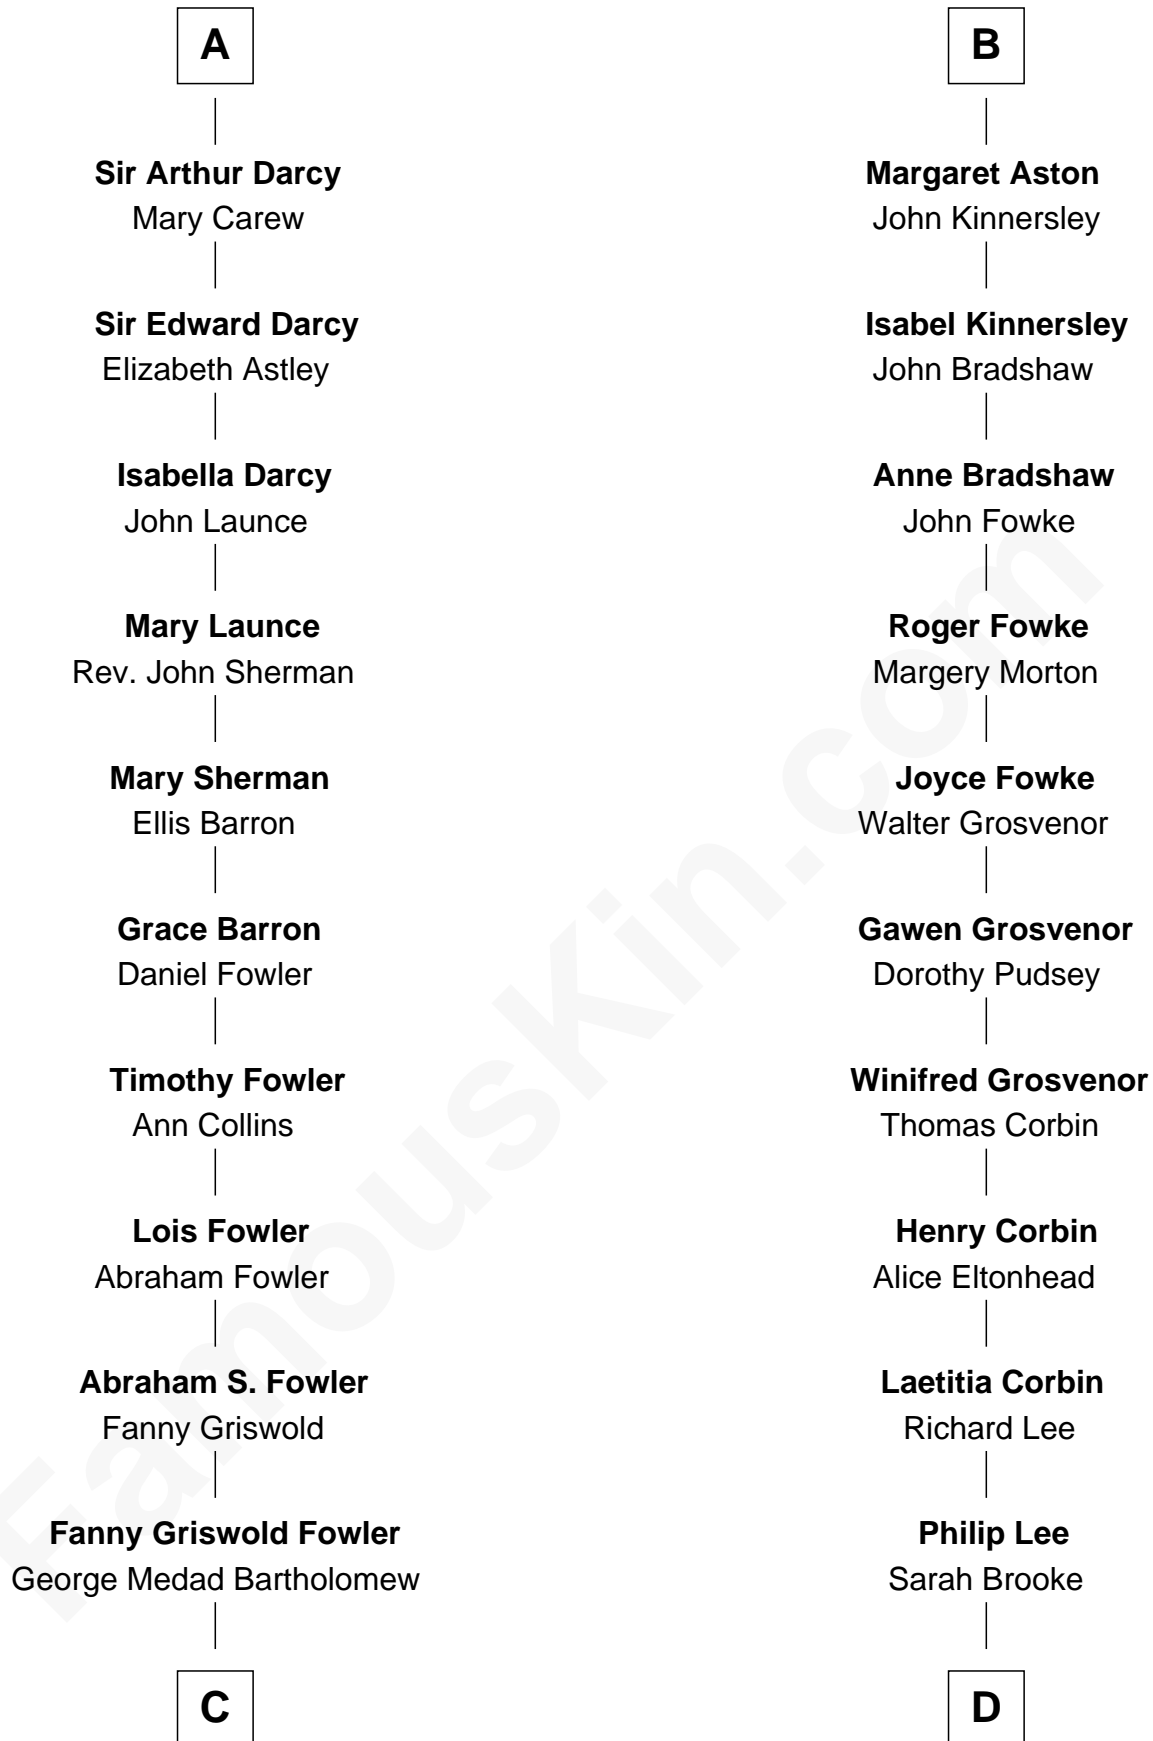

## Relationship Chart of

### Bill Weld

68th Governor of Massachusetts

18th cousin 2 times removed of

**Thomas Sim Lee**

2nd and 7th Governor of Maryland

**John de Botetourte**

Maud FitzThomas

**C**

**Fanny Elizabeth Bartholomew**

Dr. Francis Minot Weld

**Francis Minot Weld**

Margaret Low White

**David Weld**

Mary Blake Nichols

**Bill Weld**

*68th Governor of Massachusetts*