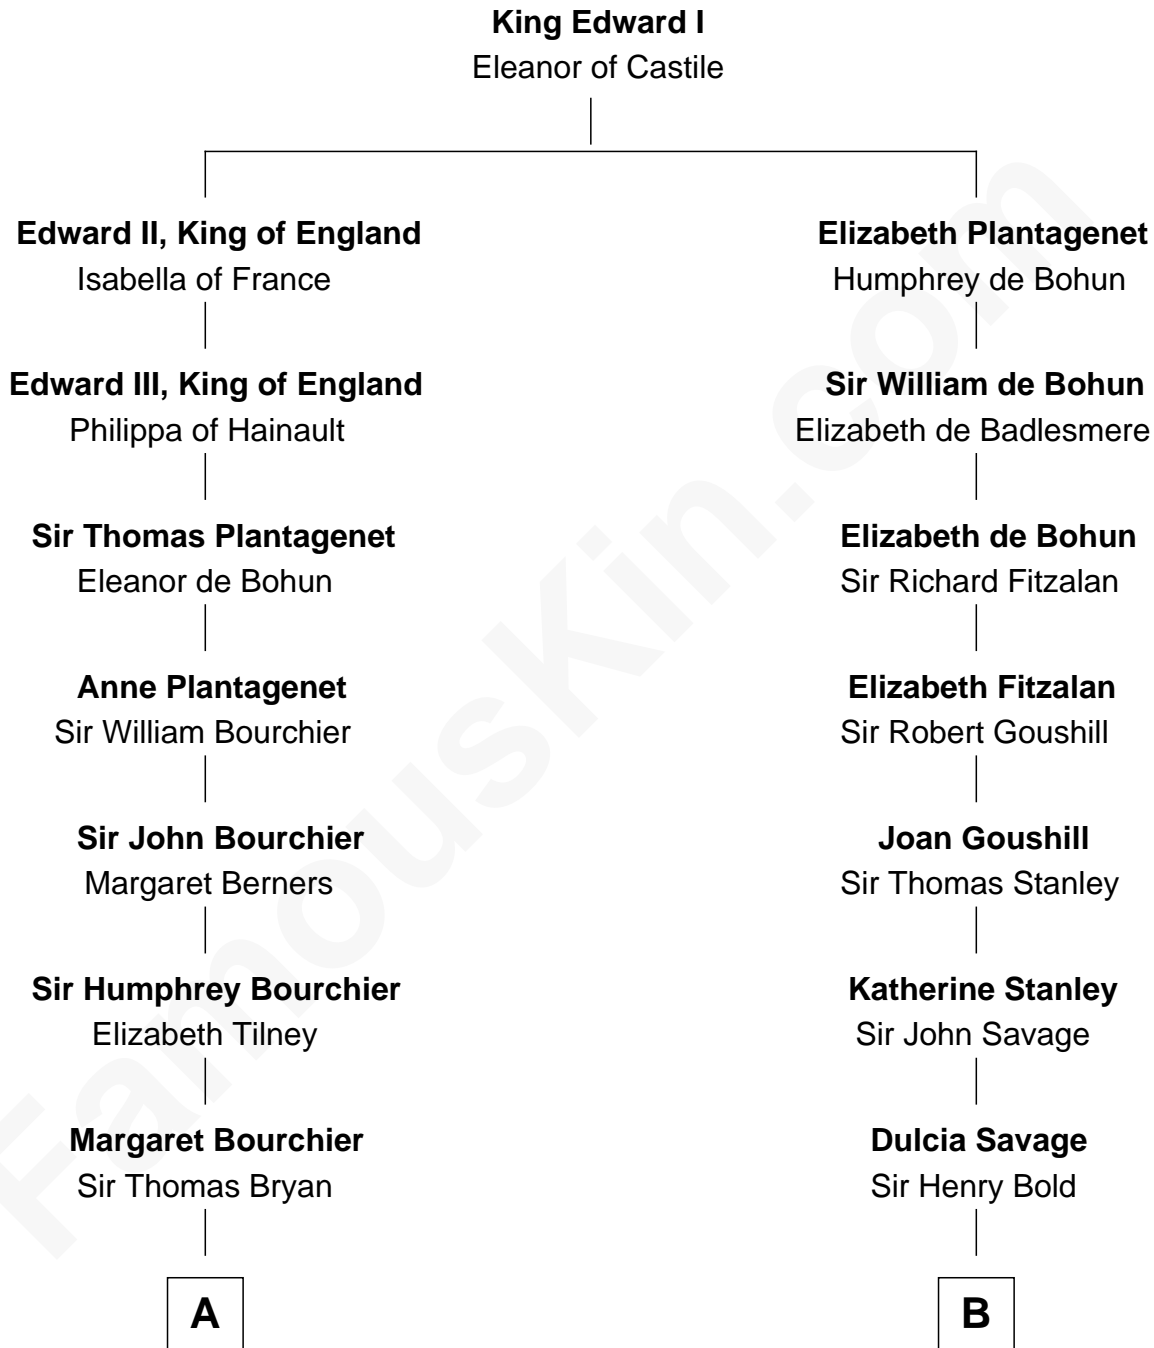

FamousKin.com

Relationship Chart of

Bill Weld

68th Governor of Massachusetts

15th cousin 6 times removed of

Thomas Sim Lee

2nd and 7th Governor of Maryland

C

Fanny Griswold Fowler
George Medad Bartholomew

Fanny Elizabeth Bartholomew
Dr. Francis Minot Weld

Francis Minot Weld
Margaret Low White

David Weld
Mary Blake Nichols

Bill Weld
68th Governor of Massachusetts