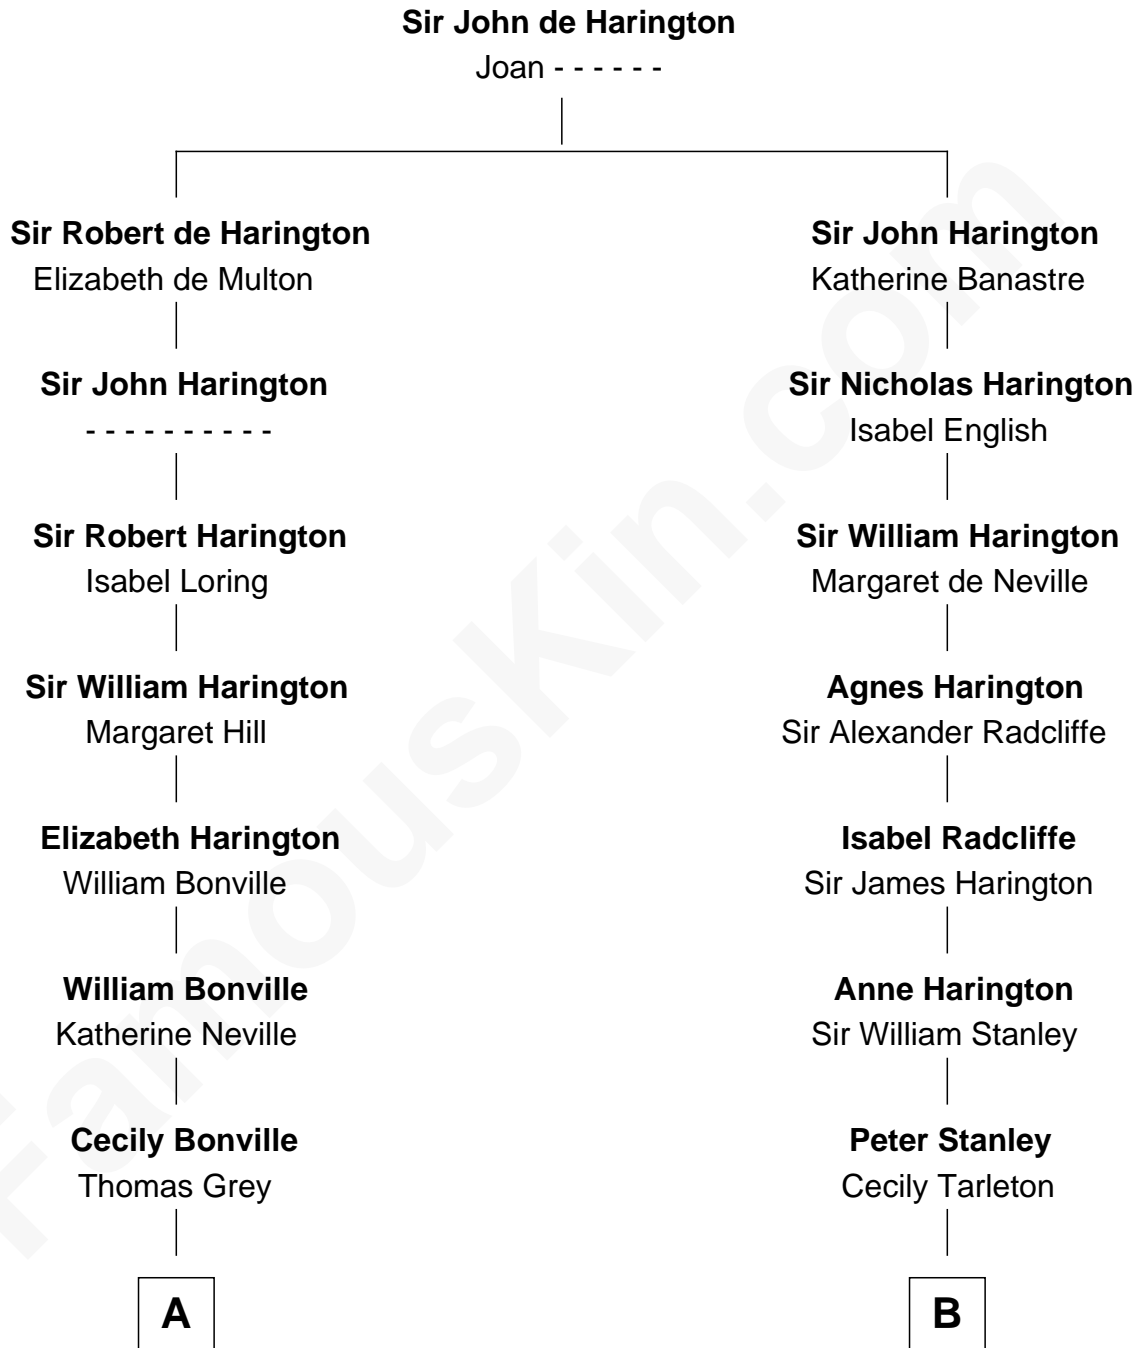

## Relationship Chart of

### Bill Weld

68th Governor of Massachusetts

13th cousin 8 times removed of

**Thomas Sim Lee**

2nd and 7th Governor of Maryland

**C**

**Harriet Low**  
John Babcock Hillard

**Harriet Hillard**  
William Augustus White