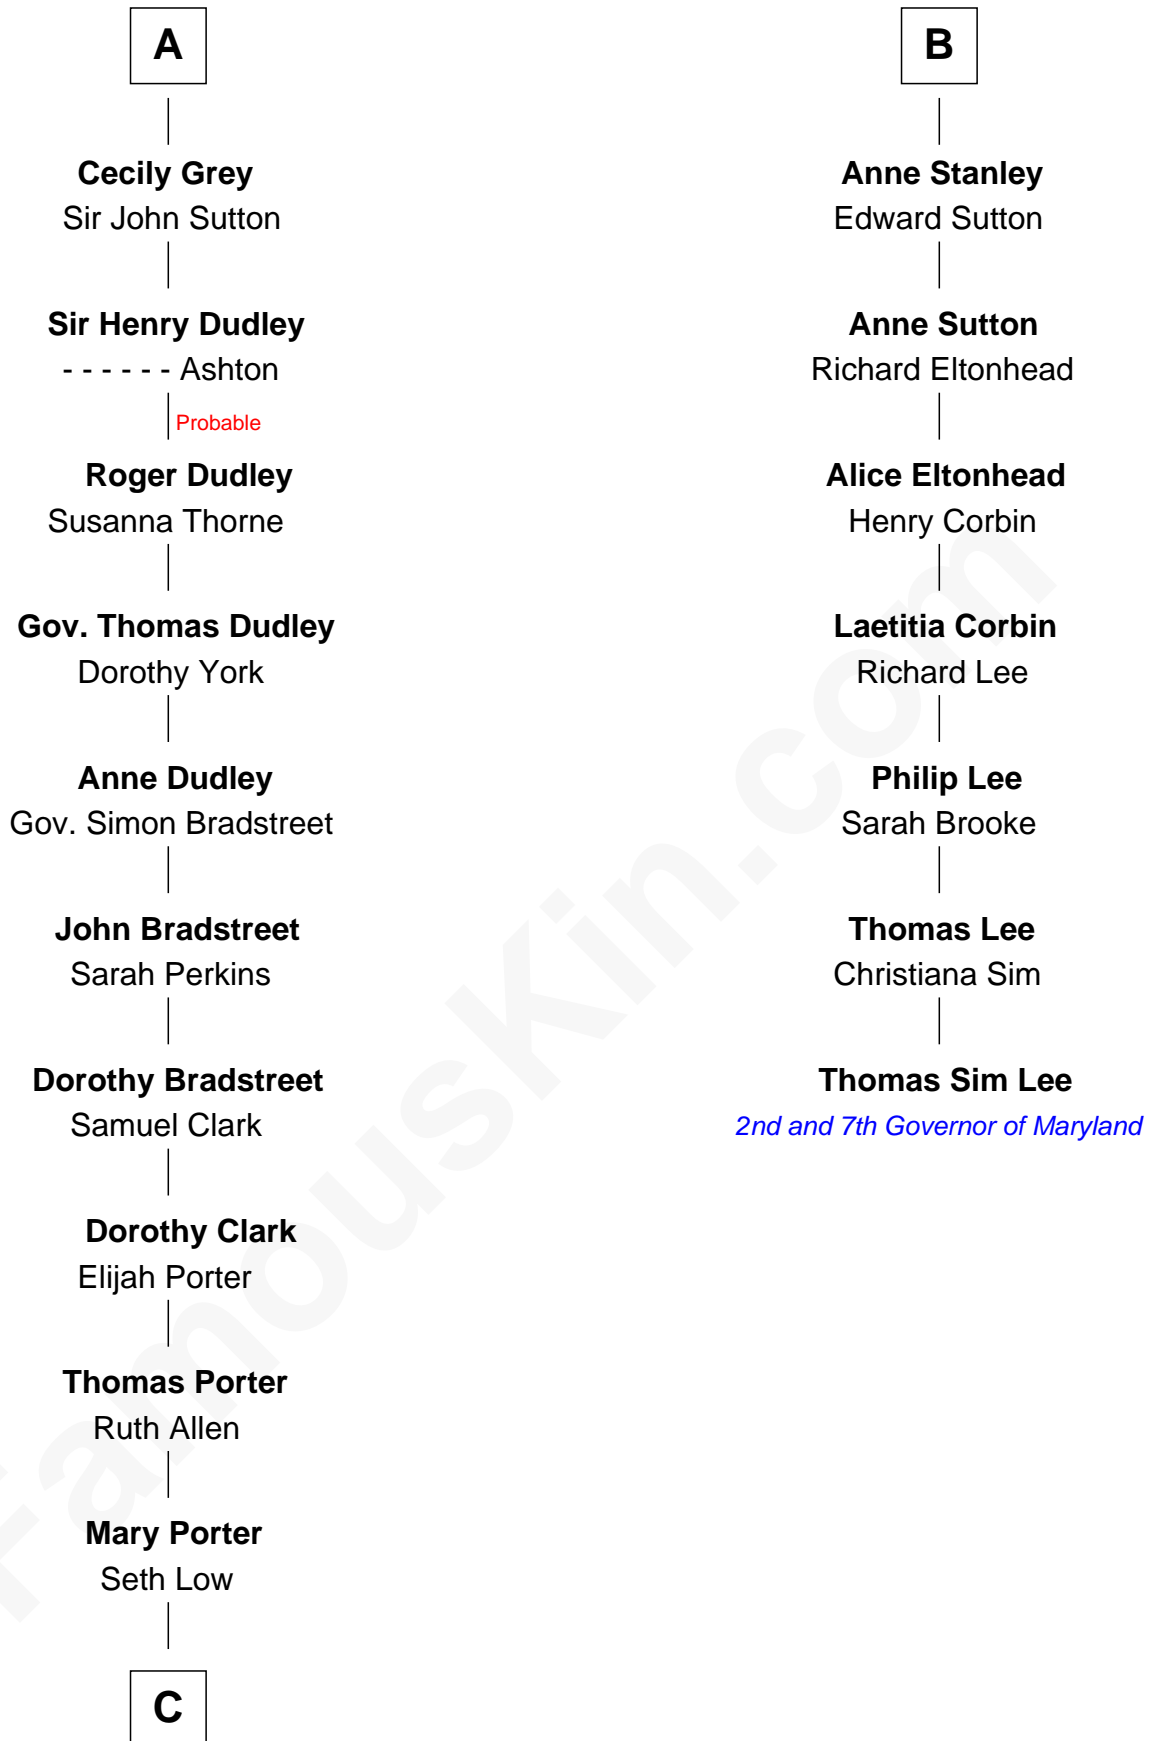

## Relationship Chart of

### Bill Weld

68th Governor of Massachusetts

13th cousin 8 times removed of

**Thomas Sim Lee**

2nd and 7th Governor of Maryland

**C**

**Harriet Low**  
John Babcock Hillard

**Harriet Hillard**  
William Augustus White

**Margaret Low White**  
Francis Minot Weld

**David Weld**  
Mary Blake Nichols

**Bill Weld**  
*68th Governor of Massachusetts*

FamousKin.com