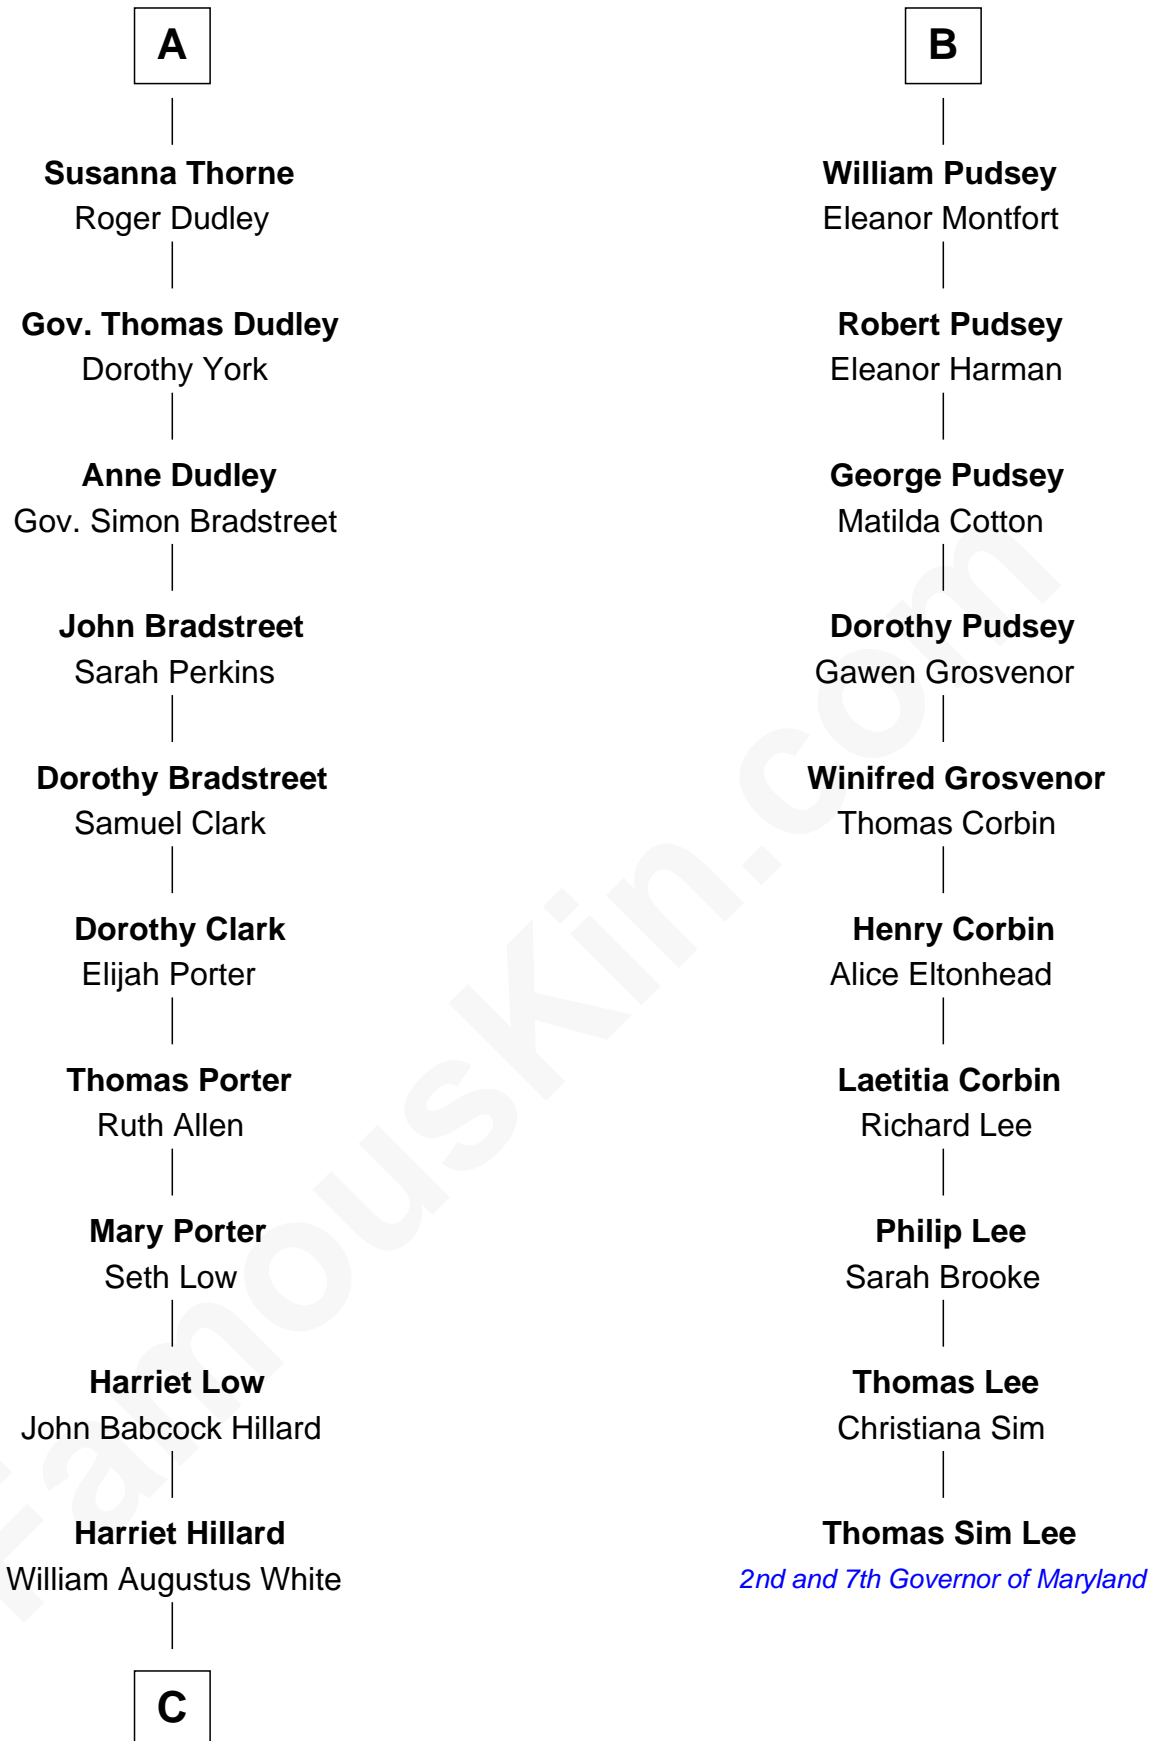

## Relationship Chart of

### Bill Weld

68th Governor of Massachusetts

16th cousin 3 times removed of

### Thomas Sim Lee

2nd and 7th Governor of Maryland

**C**

—  
**Margaret Low White**

Francis Minot Weld

—  
**David Weld**

Mary Blake Nichols

—  
**Bill Weld**