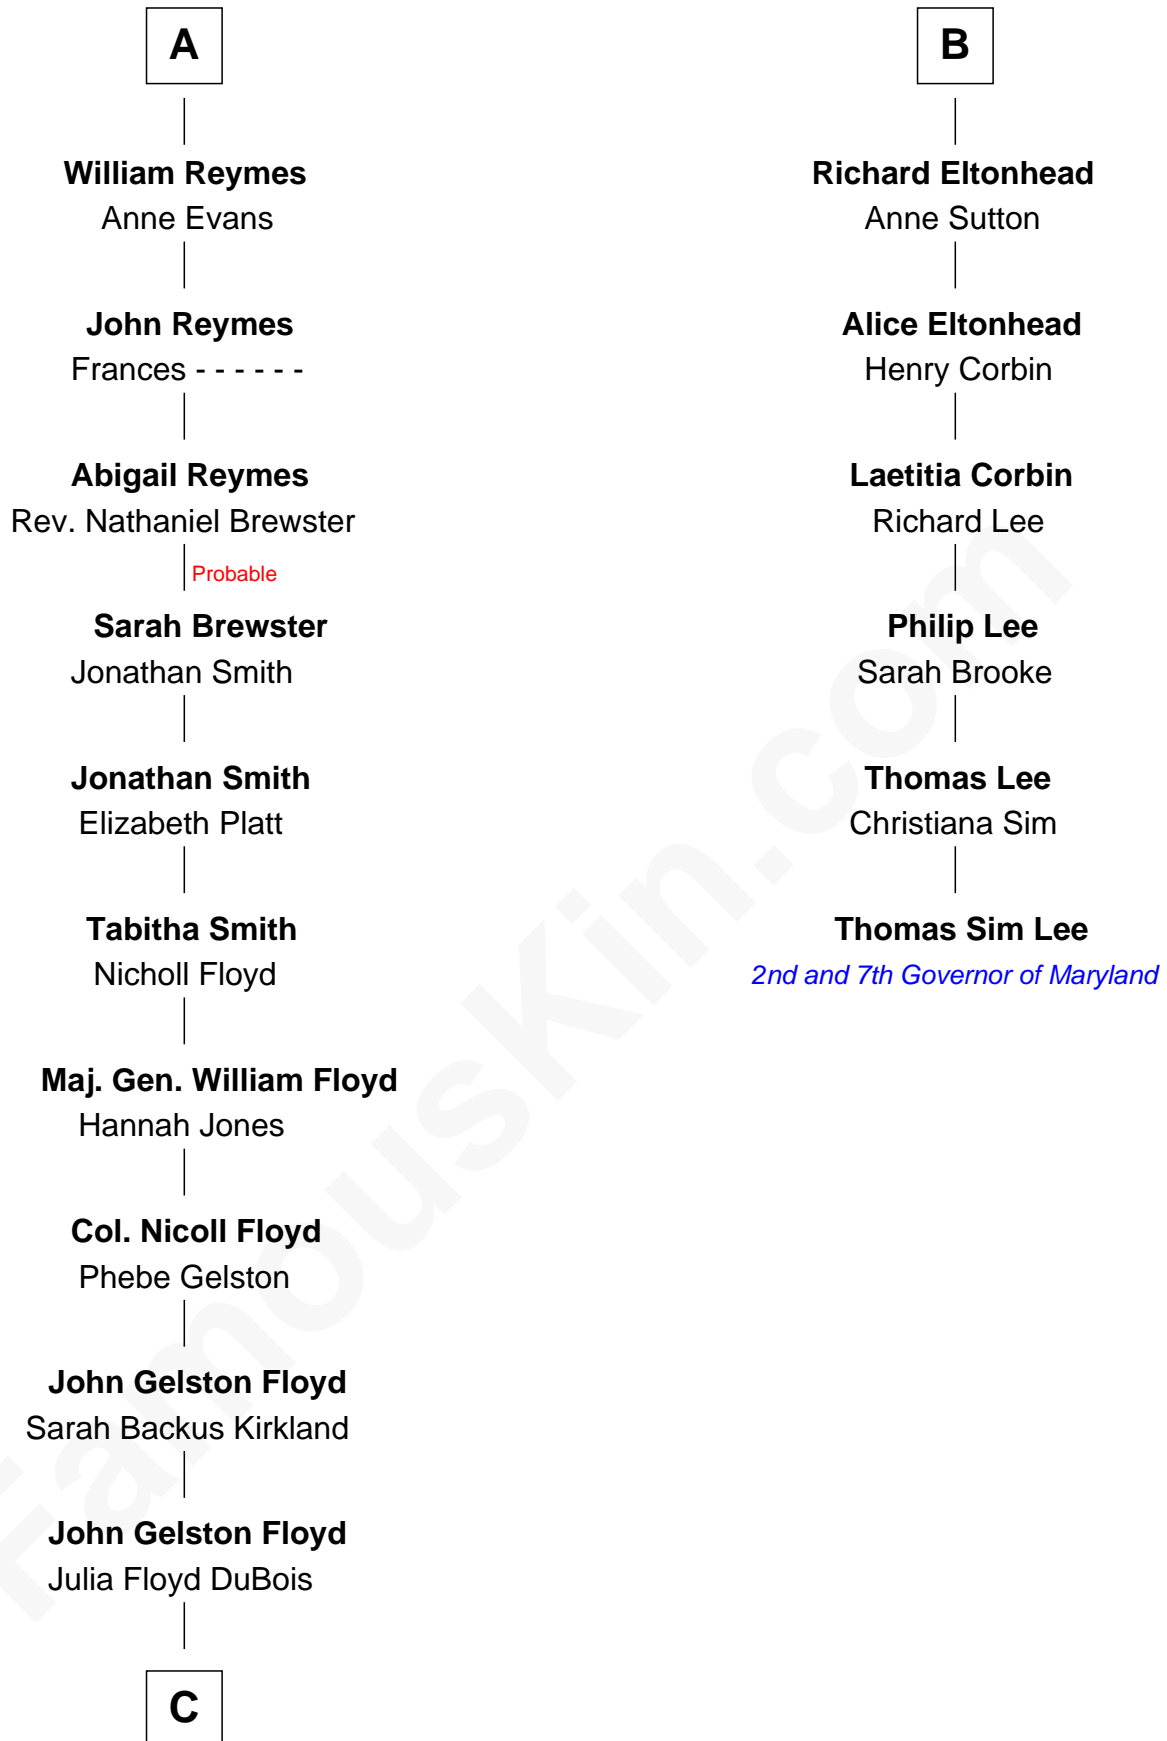

FamousKin.com

Relationship Chart of

Bill Weld

68th Governor of Massachusetts

12th cousin 7 times removed of

Thomas Sim Lee

2nd and 7th Governor of Maryland

Sir Richard Fitzalan

Elizabeth de Bohun

C

—
Cornelia DuBois Floyd

John Treadwell Nichols

—
Mary Blake Nichols

David Weld

—
Bill Weld

68th Governor of Massachusetts