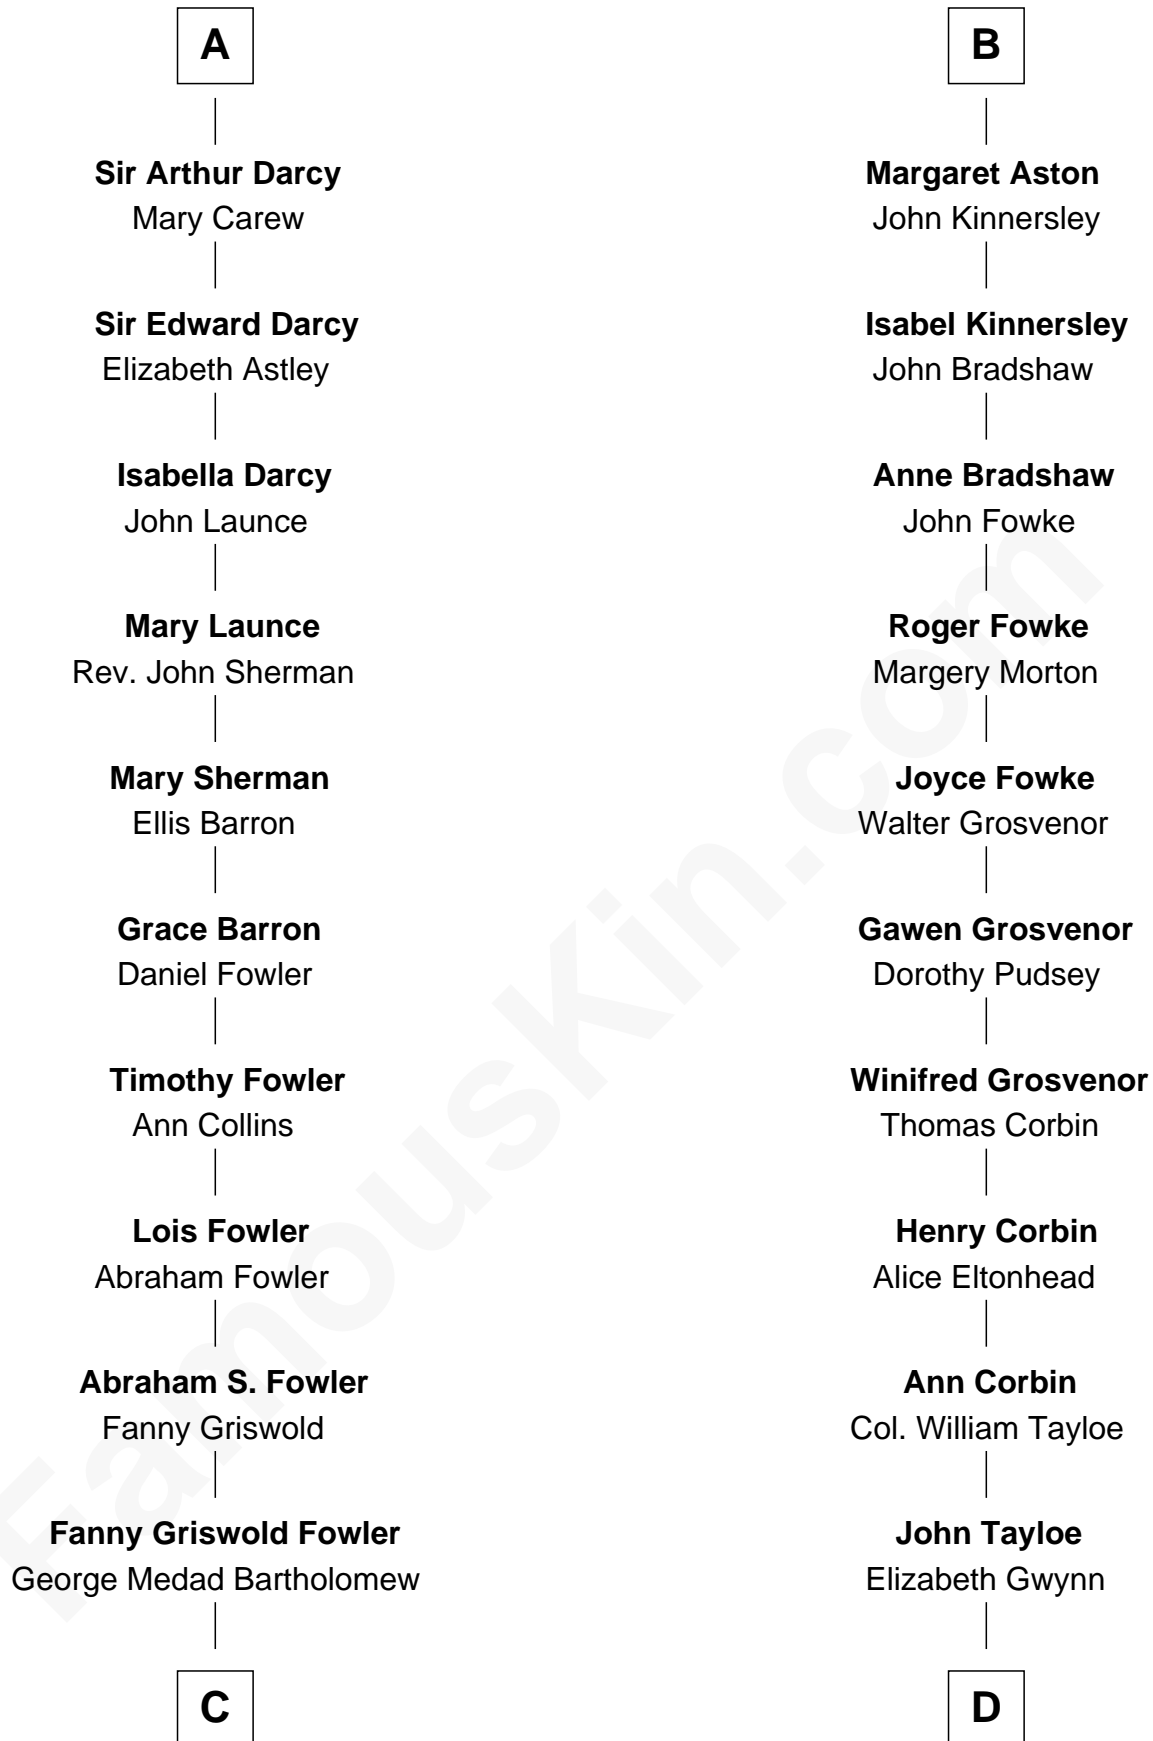

FamousKin.com

Relationship Chart of

Bill Weld

68th Governor of Massachusetts

19th cousin 1 time removed of

Edward Lloyd V

13th Governor of Maryland

John de Botetourte

Maud FitzThomas

C

Fanny Elizabeth Bartholomew

Dr. Francis Minot Weld

Francis Minot Weld

Margaret Low White

David Weld

Mary Blake Nichols

Bill Weld

68th Governor of Massachusetts

D

John Tayloe

Rebecca Plater

Elizabeth Tayloe

Col. Edward Lloyd

Edward Lloyd V