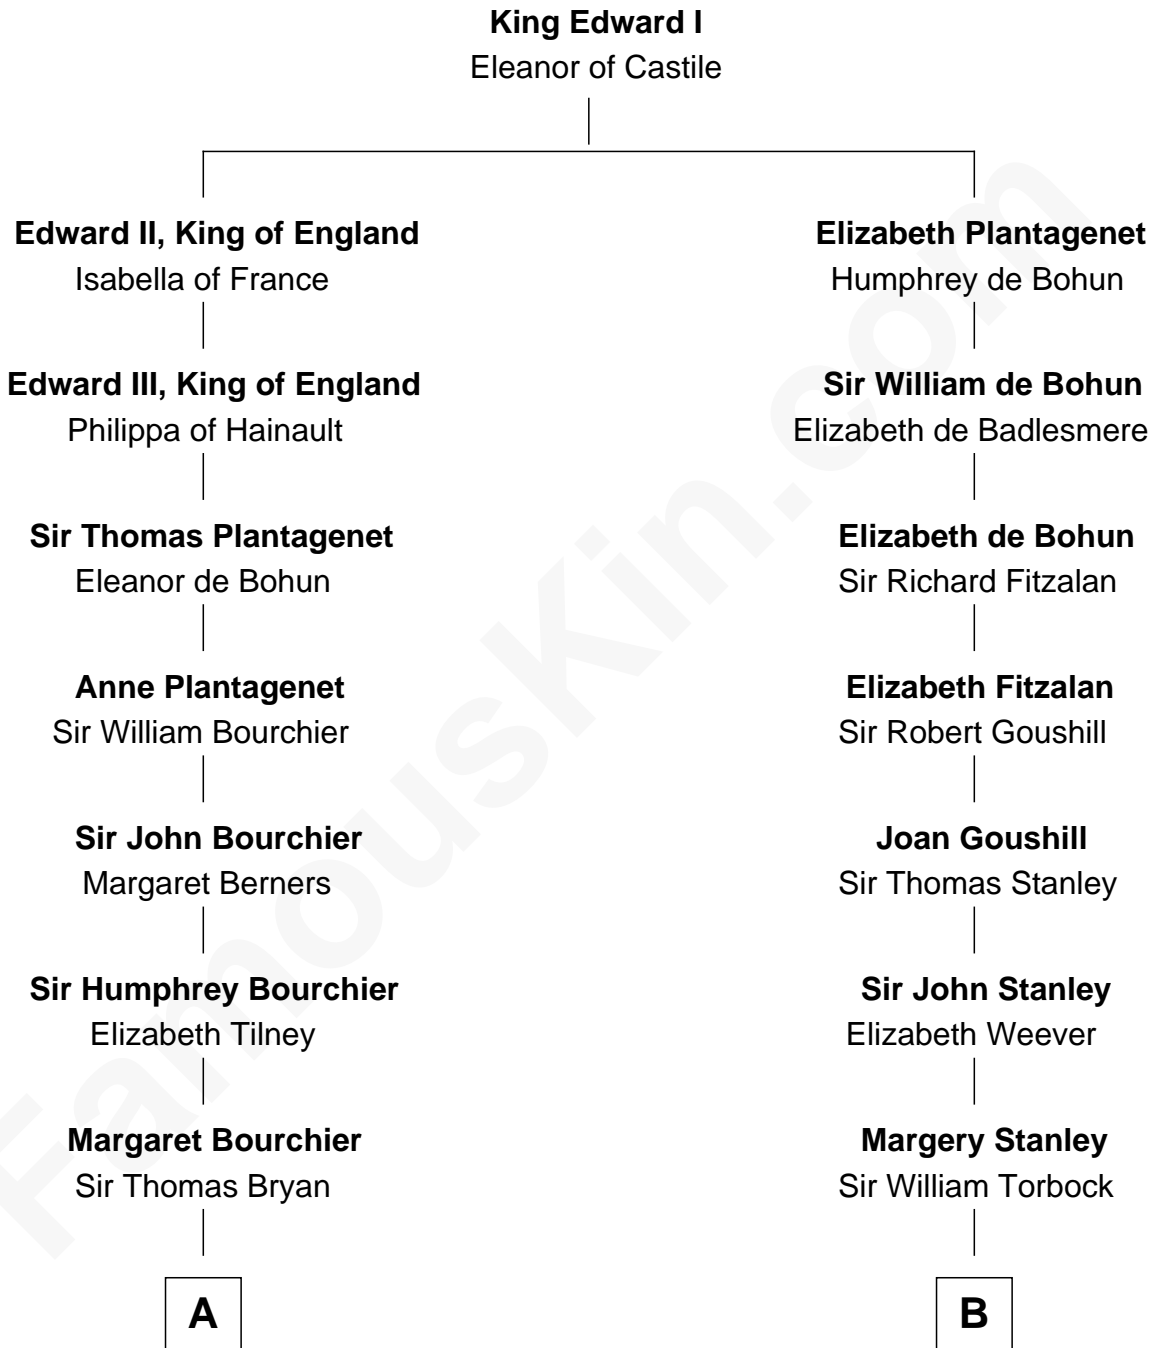

## Relationship Chart of

### Bill Weld

68th Governor of Massachusetts

16th cousin 5 times removed of

### Edward Lloyd V

13th Governor of Maryland

**C**

**Fanny Griswold Fowler**  
George Medad Bartholomew

**Fanny Elizabeth Bartholomew**  
Dr. Francis Minot Weld

**Francis Minot Weld**  
Margaret Low White

**David Weld**  
Mary Blake Nichols