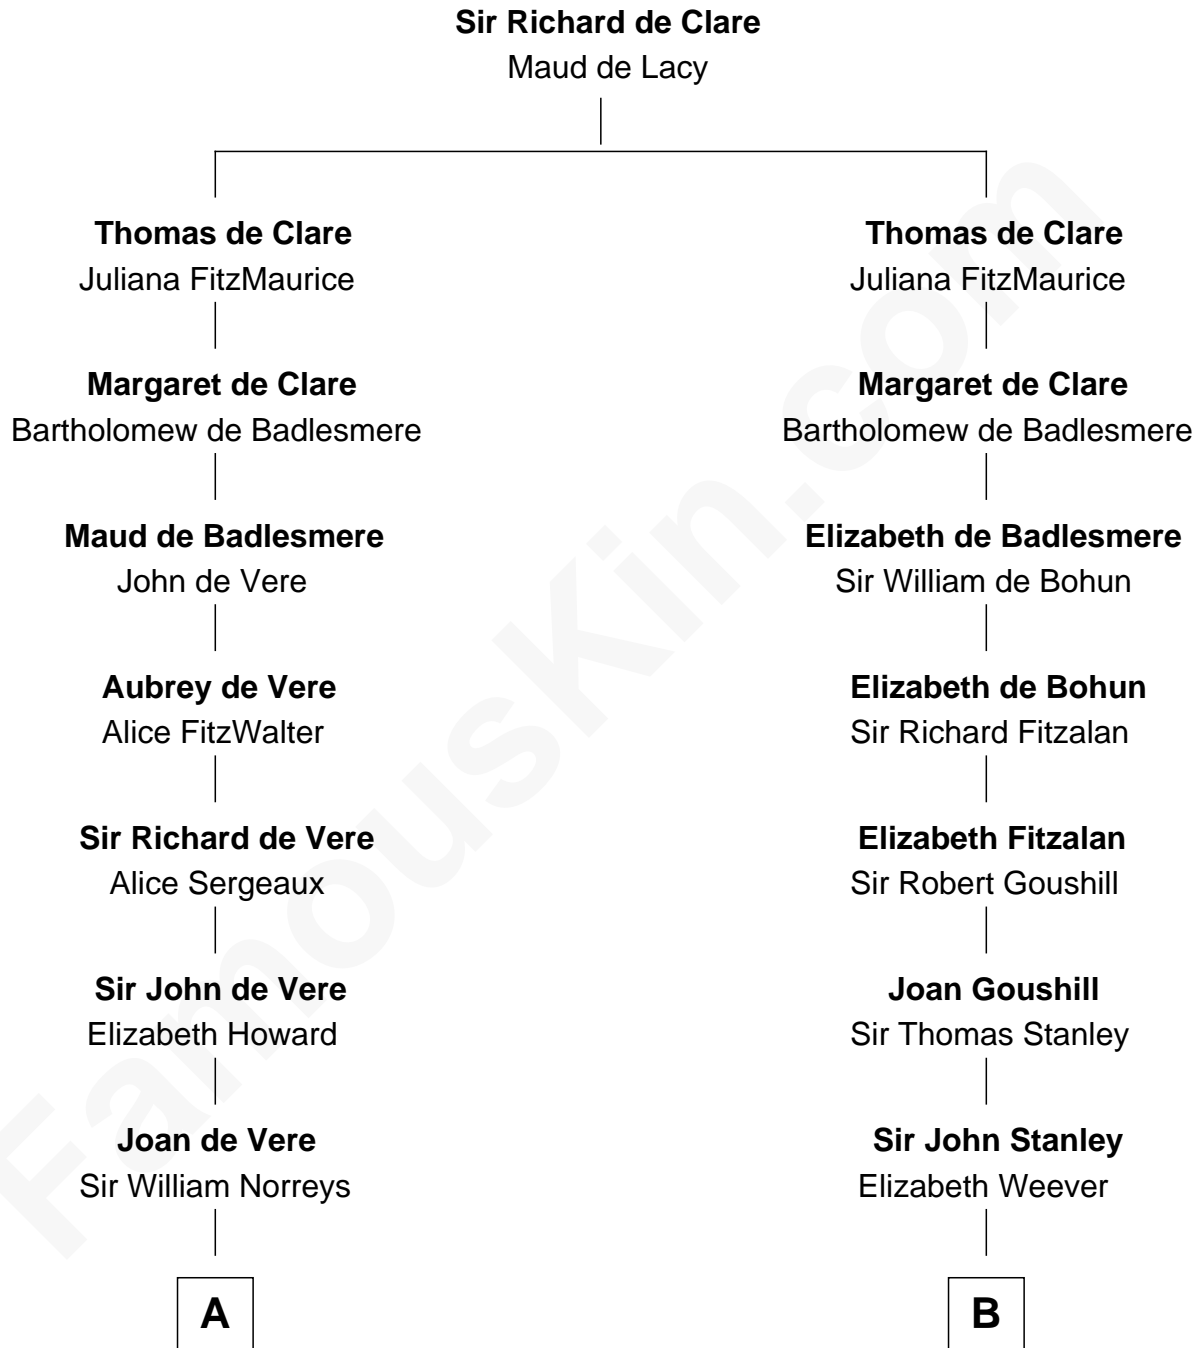

FamousKin.com

Relationship Chart of

Bill Weld

68th Governor of Massachusetts

17th cousin 4 times removed of

Edward Lloyd V

13th Governor of Maryland

C

Sarah Sumner
Thomas Swan Weld

Dr. Francis Minot Weld
Fanny Elizabeth Bartholomew

Francis Minot Weld
Margaret Low White

David Weld
Mary Blake Nichols

Bill Weld
68th Governor of Massachusetts

FamousKin.com