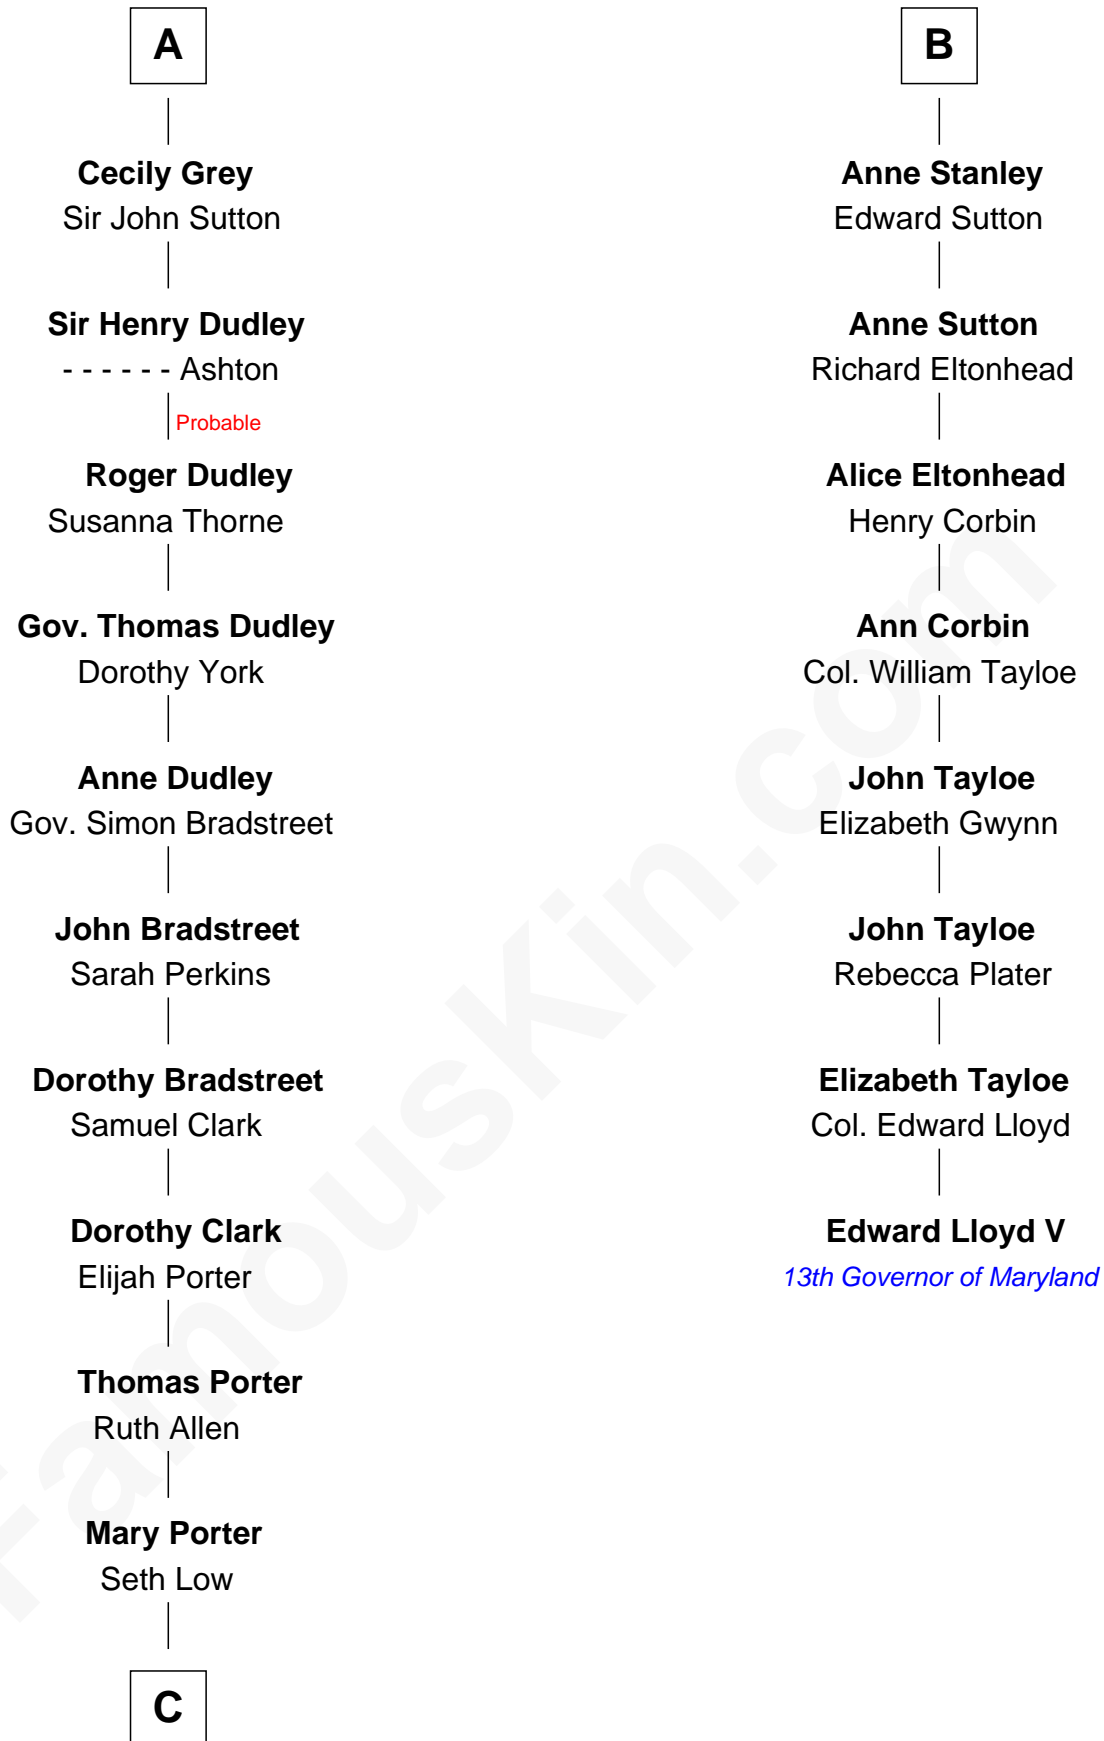

FamousKin.com

Relationship Chart of

Bill Weld

68th Governor of Massachusetts

14th cousin 7 times removed of

Edward Lloyd V

13th Governor of Maryland

C

—
Harriet Low
John Babcock Hillard

—
Harriet Hillard
William Augustus White

—
Margaret Low White
Francis Minot Weld

—
David Weld
Mary Blake Nichols

—
Bill Weld
68th Governor of Massachusetts

FamousKin.com