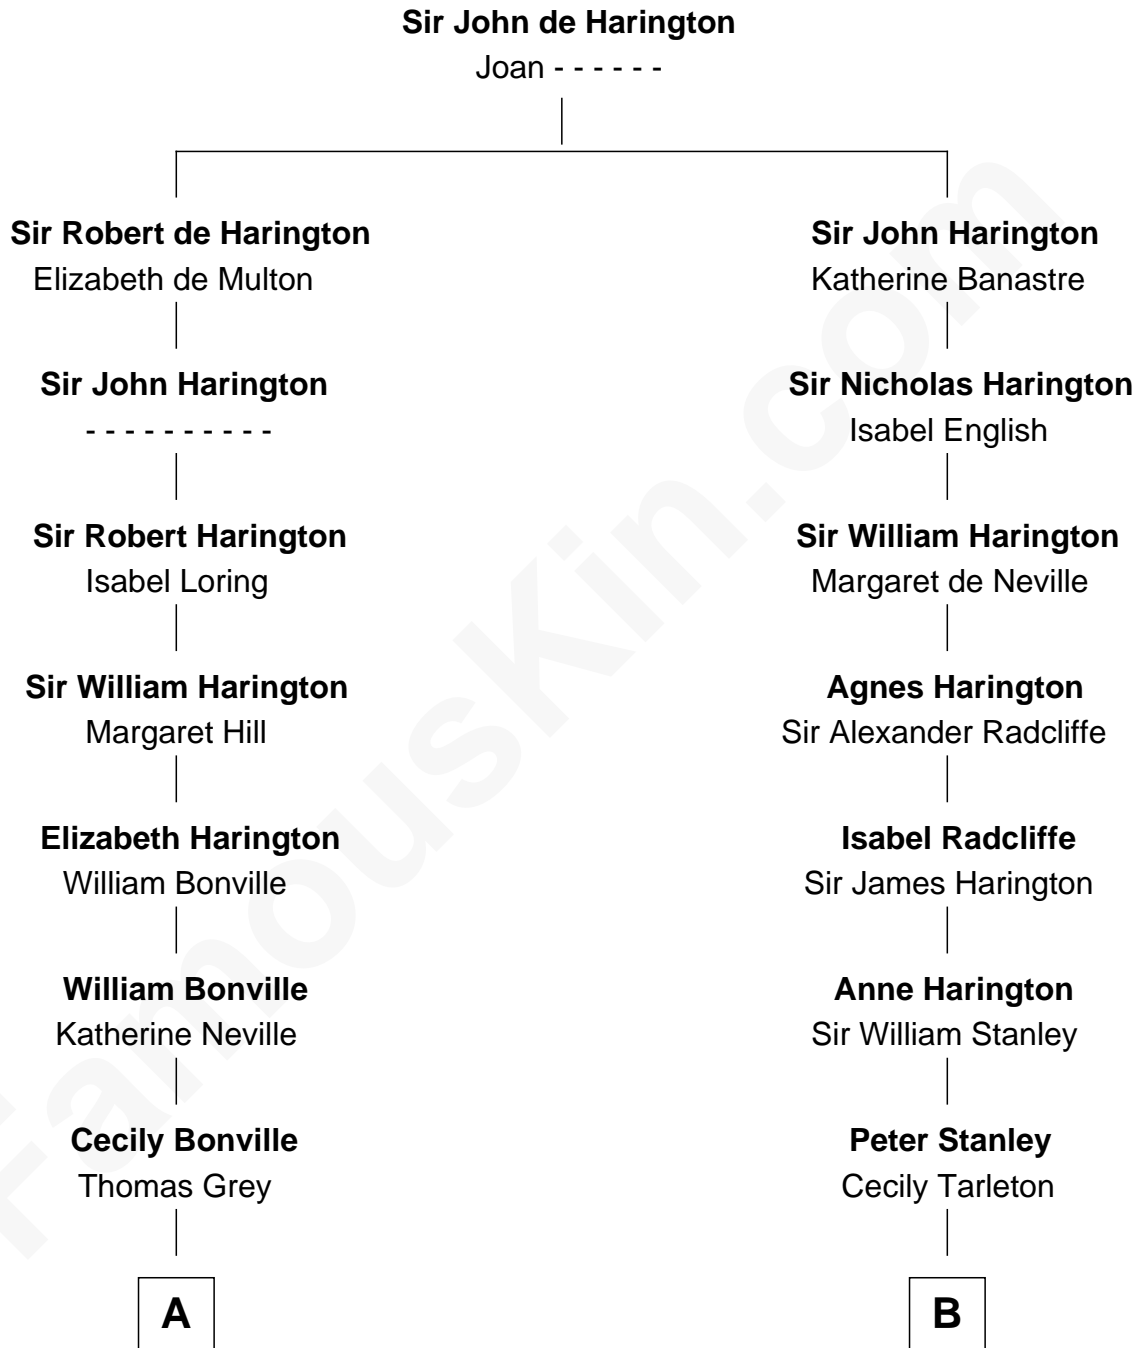

FamousKin.com

Relationship Chart of

Bill Weld

68th Governor of Massachusetts

14th cousin 7 times removed of

Edward Lloyd V

13th Governor of Maryland

C

—
Harriet Low
John Babcock Hillard

—
Harriet Hillard
William Augustus White

—
Margaret Low White
Francis Minot Weld

—
David Weld
Mary Blake Nichols

—
Bill Weld
68th Governor of Massachusetts

FamousKin.com