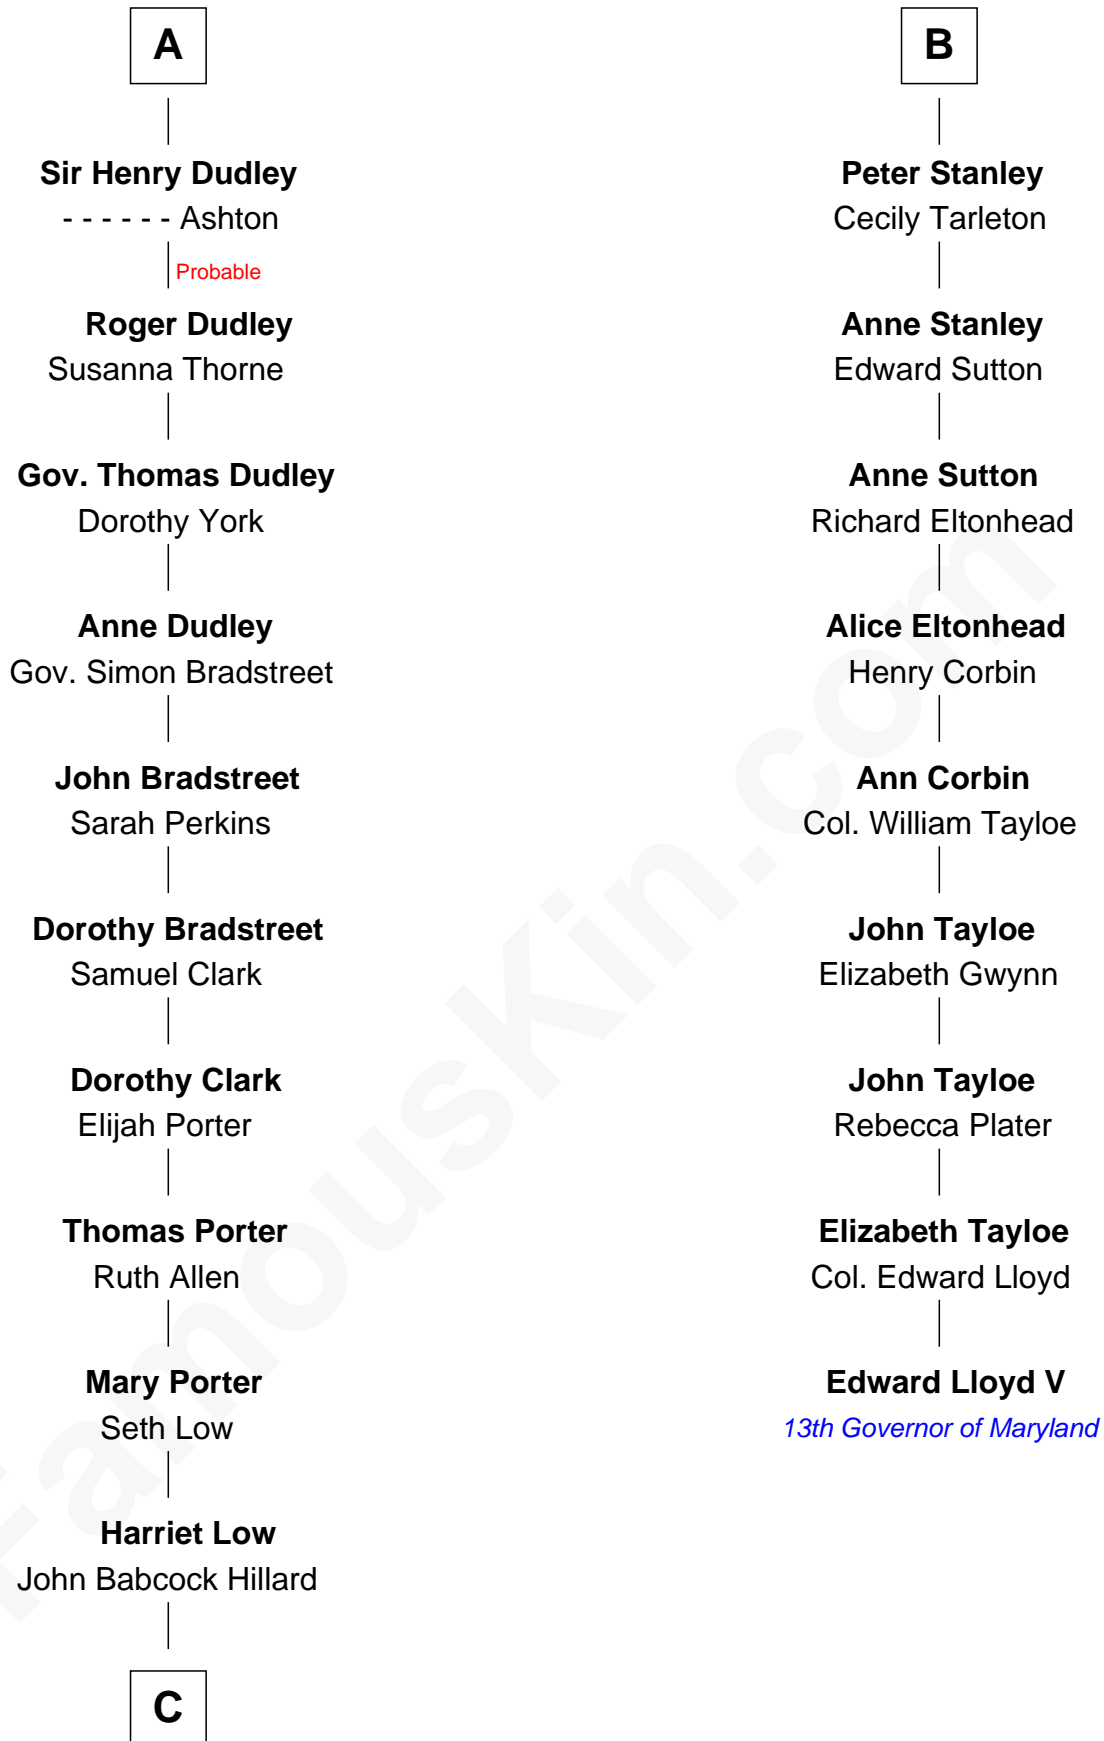

FamousKin.com

Relationship Chart of

Bill Weld

68th Governor of Massachusetts

15th cousin 5 times removed of

Edward Lloyd V

13th Governor of Maryland

C

—
Harriet Hillard
William Augustus White

—
Margaret Low White
Francis Minot Weld

—
David Weld
Mary Blake Nichols

—
Bill Weld
68th Governor of Massachusetts

FamousKin.com