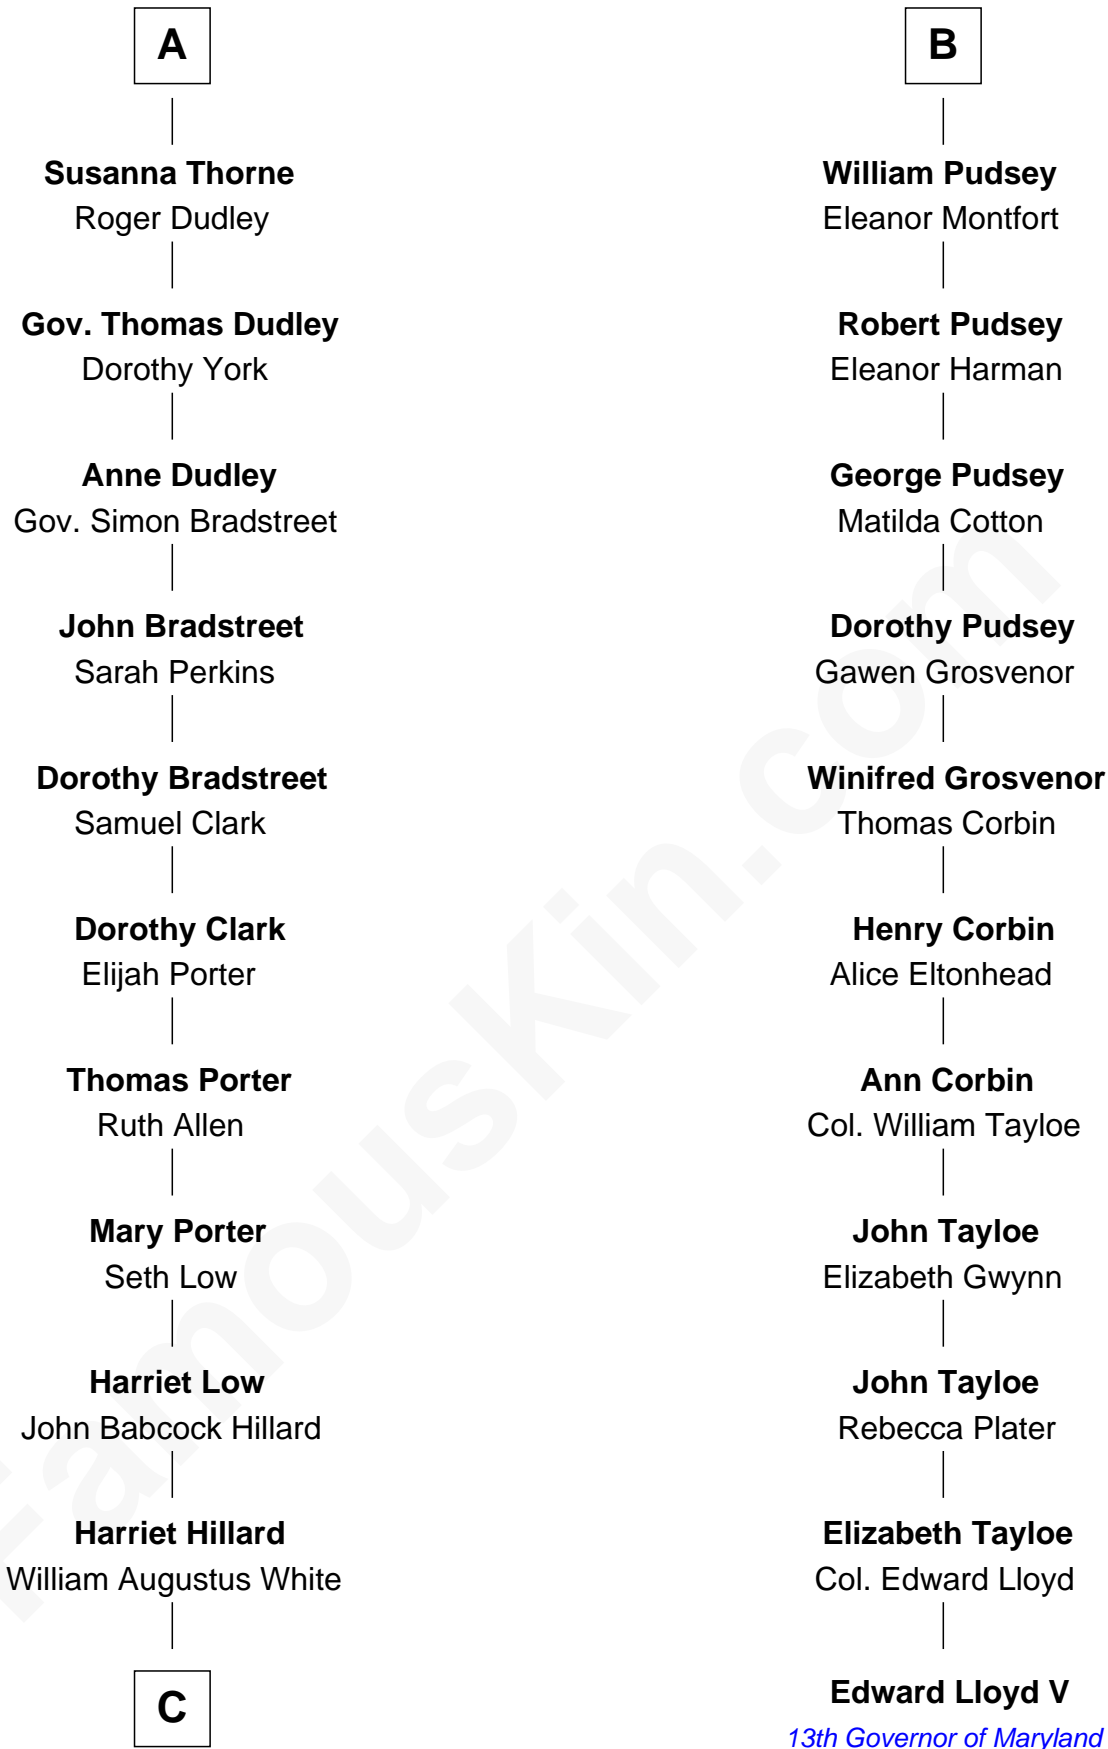

FamousKin.com Relationship Chart of

Bill Weld

68th Governor of Massachusetts

17th cousin 2 times removed of

Edward Lloyd V

13th Governor of Maryland

Sir John Grey

Avice Marmion

C

—
Margaret Low White

Francis Minot Weld

—
David Weld

Mary Blake Nichols

—
Bill Weld

68th Governor of Massachusetts

FamousKin.com