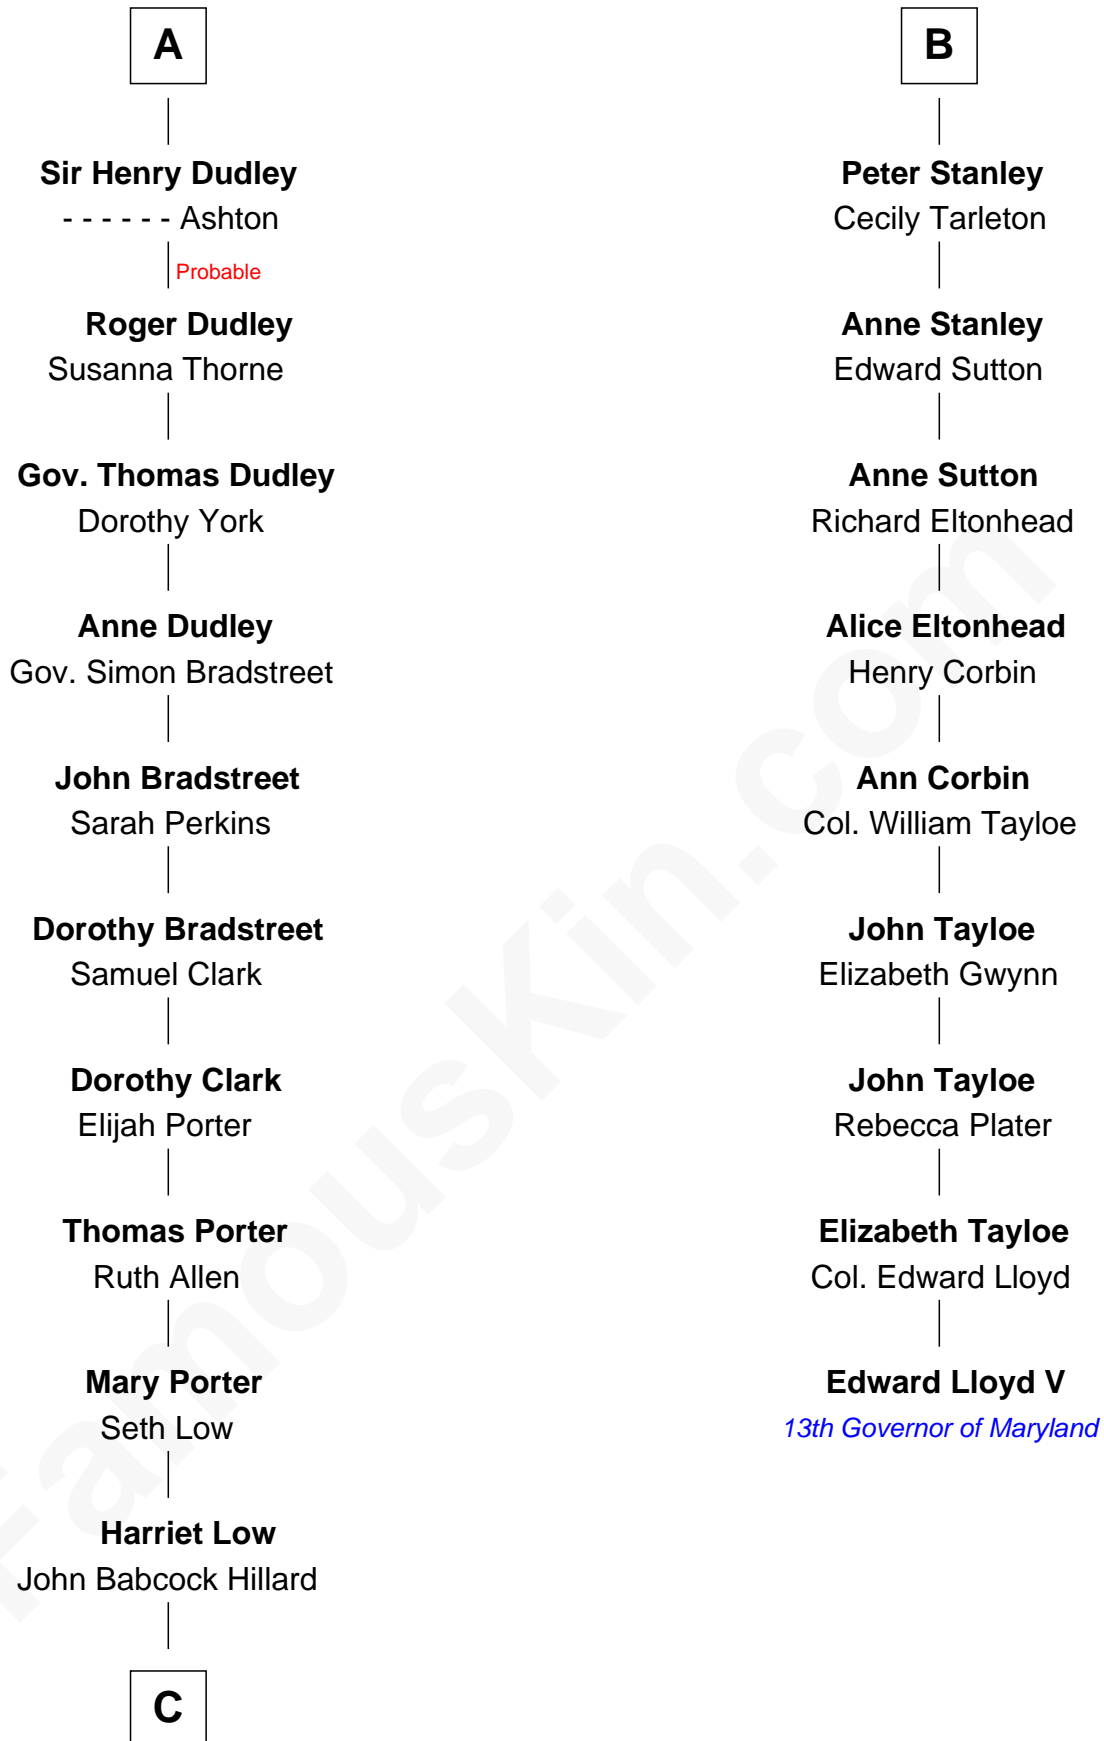

## Relationship Chart of

### Edward Lloyd V

13th Governor of Maryland

**Sir Robert de Holland**

Maude la Zouche

**C**

—  
**Harriet Hillard**  
William Augustus White

—  
**Margaret Low White**  
Francis Minot Weld

—  
**David Weld**  
Mary Blake Nichols

—  
**Bill Weld**  
*68th Governor of Massachusetts*

FamousKin.com