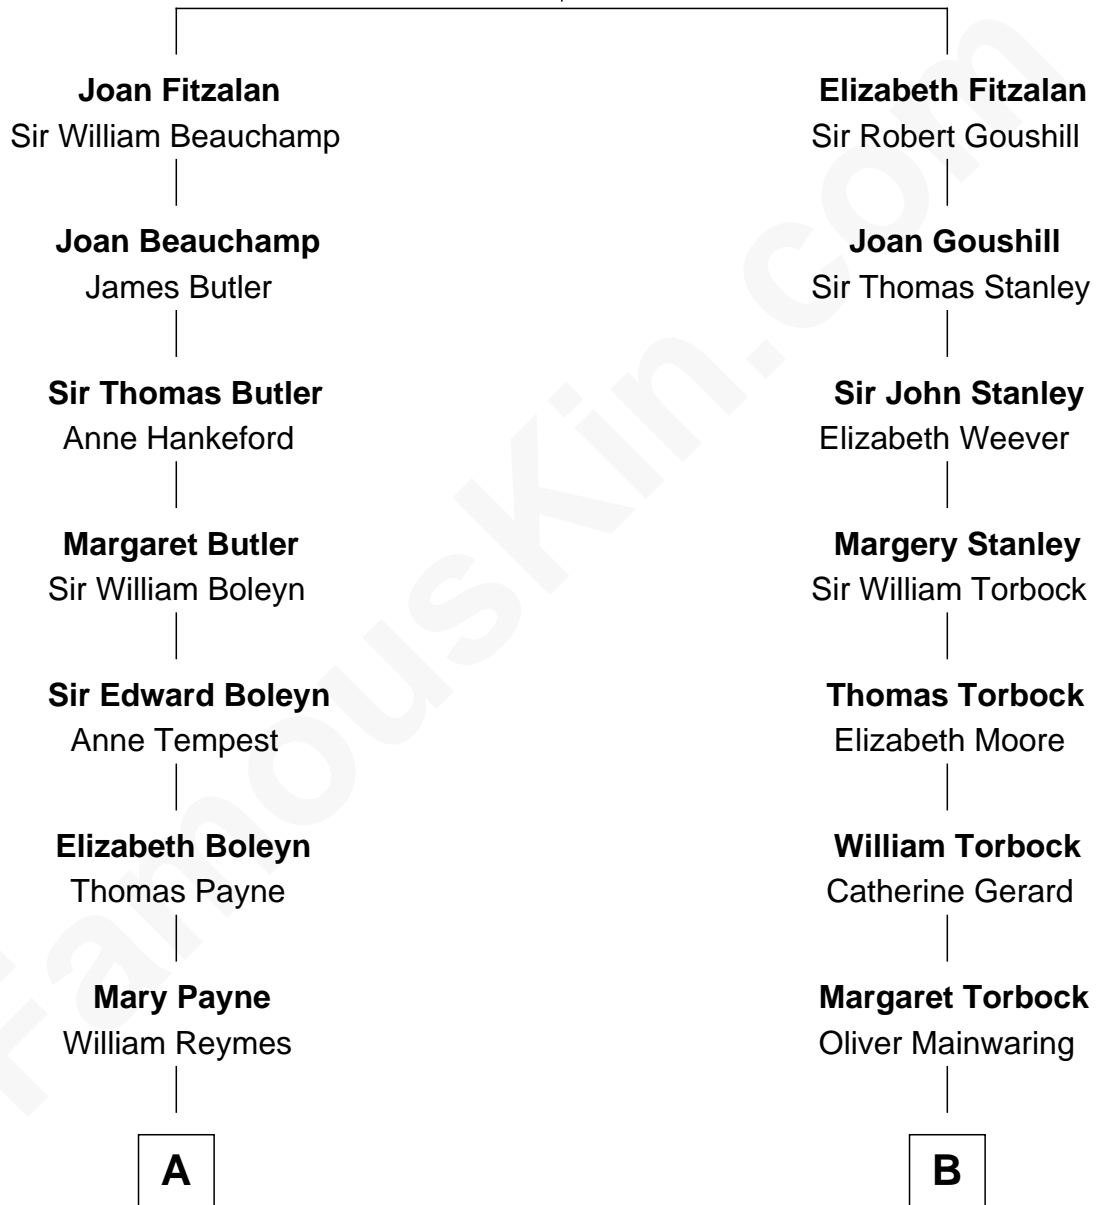

## Relationship Chart of

### Bill Weld

68th Governor of Massachusetts  
13th cousin 6 times removed of

**Edward Lloyd V**  
13th Governor of Maryland

**Sir Richard Fitzalan**  
Elizabeth de Bohun

**C**

—  
**Cornelia DuBois Floyd**

John Treadwell Nichols

—  
**Mary Blake Nichols**

David Weld

—  
**Bill Weld**

*68th Governor of Massachusetts*

FamousKin.com