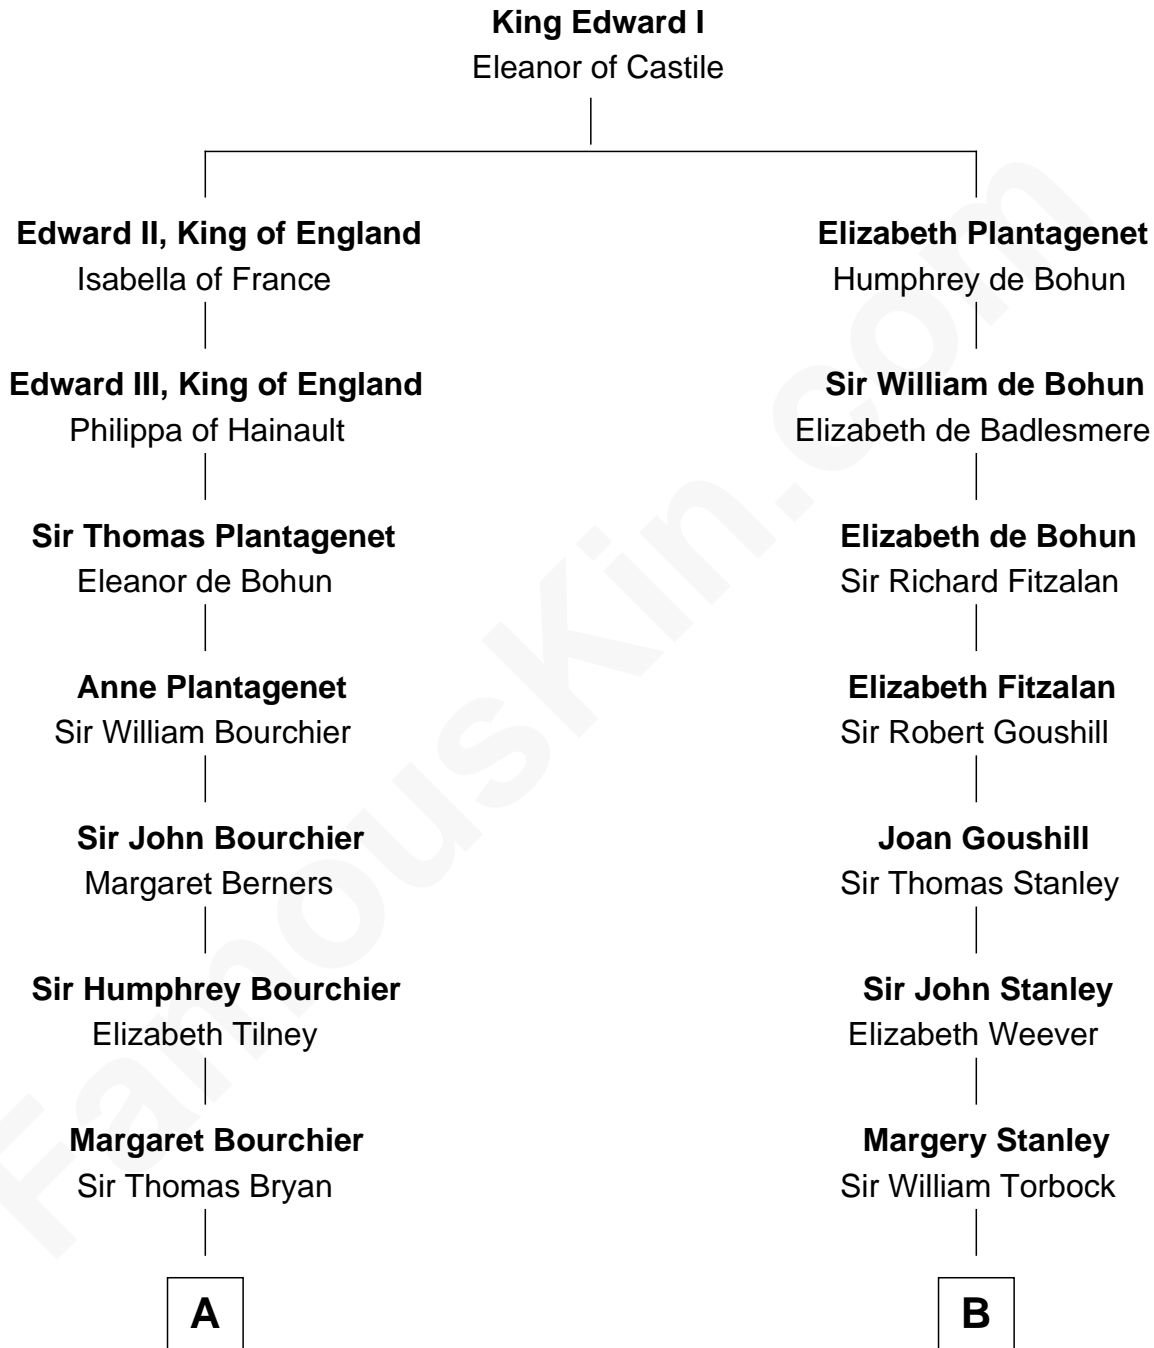

# FamousKin.com Relationship Chart of

**Bill Weld**

*68th Governor of Massachusetts*

**18th cousin 3 times removed of**

**Henry Lloyd**

*40th Governor of Maryland*

**C**

**Fanny Griswold Fowler**  
George Medad Bartholomew

**Fanny Elizabeth Bartholomew**  
Dr. Francis Minot Weld

**Francis Minot Weld**  
Margaret Low White

**David Weld**  
Mary Blake Nichols

**Bill Weld**  
*68th Governor of Massachusetts*

**D**

**Daniel Lloyd**  
Catherine Henry

**Henry Lloyd**  
*40th Governor of Maryland*

FamousKin.com