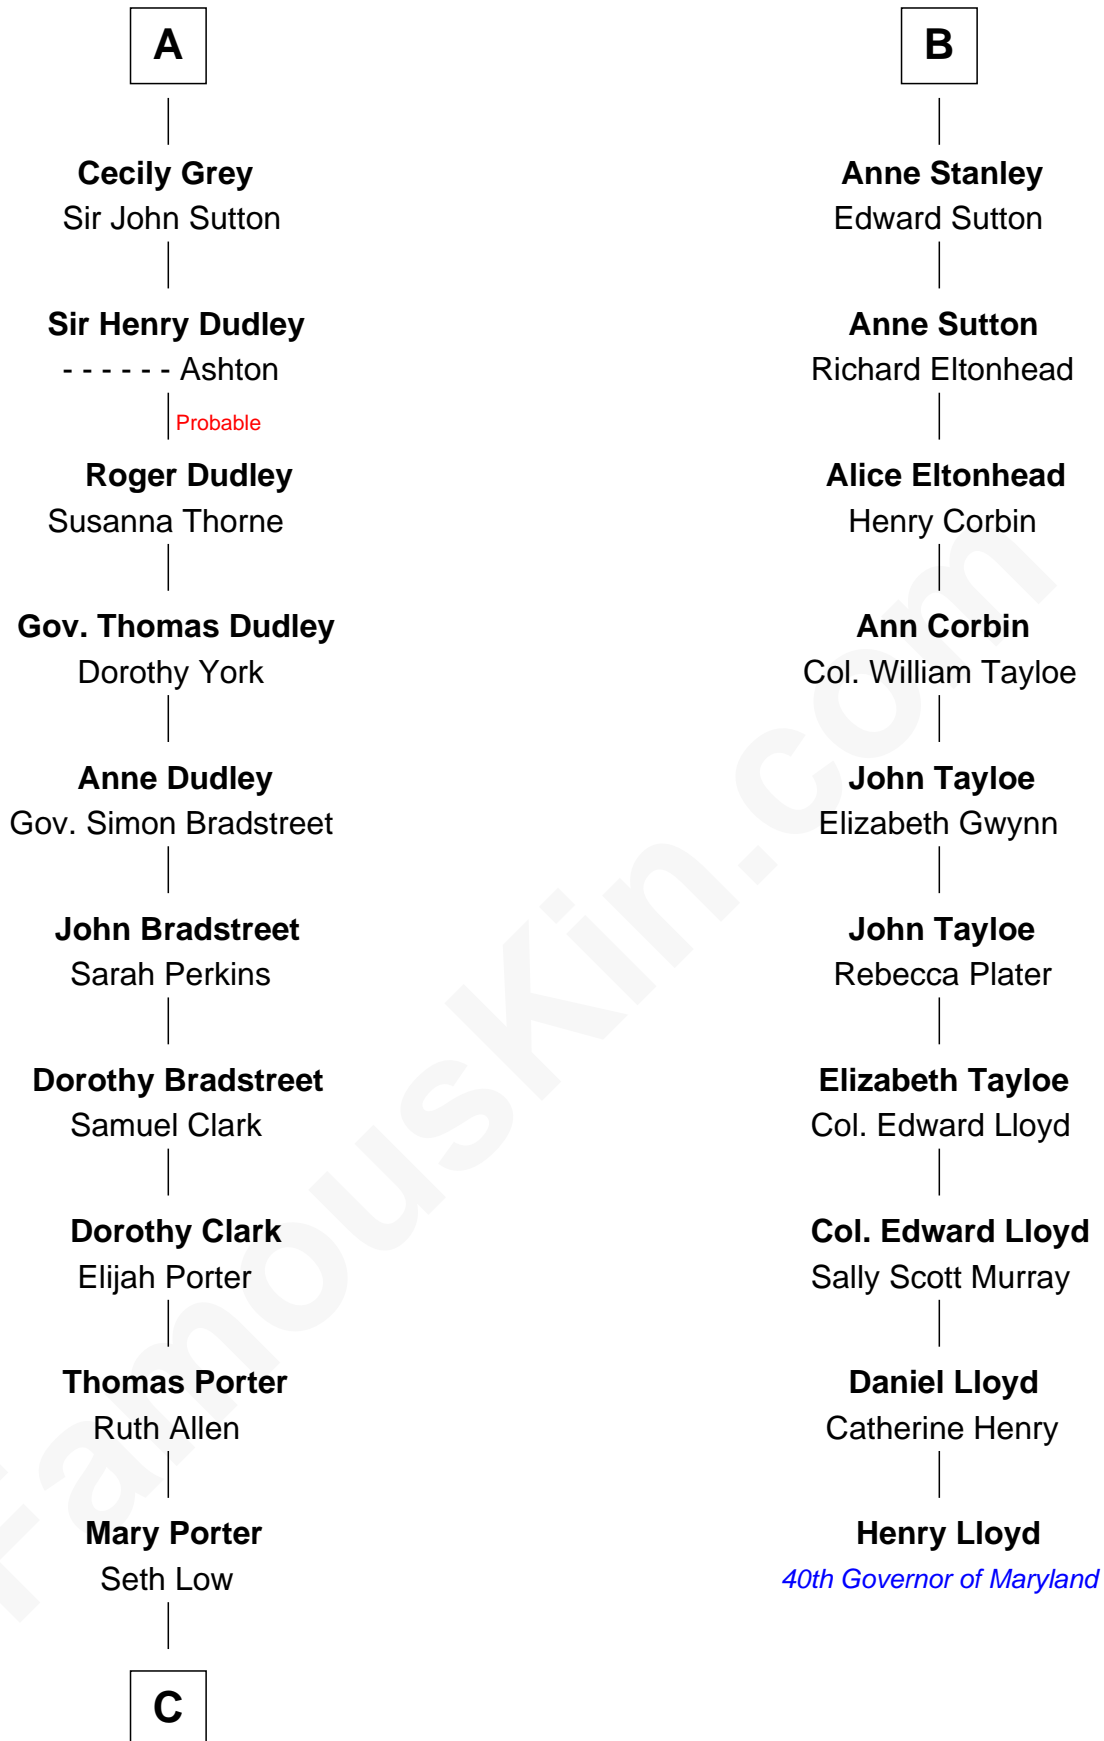

# FamousKin.com Relationship Chart of

**Bill Weld**

*68th Governor of Massachusetts*

**16th cousin 5 times removed of**

**Henry Lloyd**

*40th Governor of Maryland*

**C**

—  
**Harriet Low**  
John Babcock Hillard

—  
**Harriet Hillard**  
William Augustus White

—  
**Margaret Low White**  
Francis Minot Weld

—  
**David Weld**  
Mary Blake Nichols

—  
**Bill Weld**  
*68th Governor of Massachusetts*

FamousKin.com