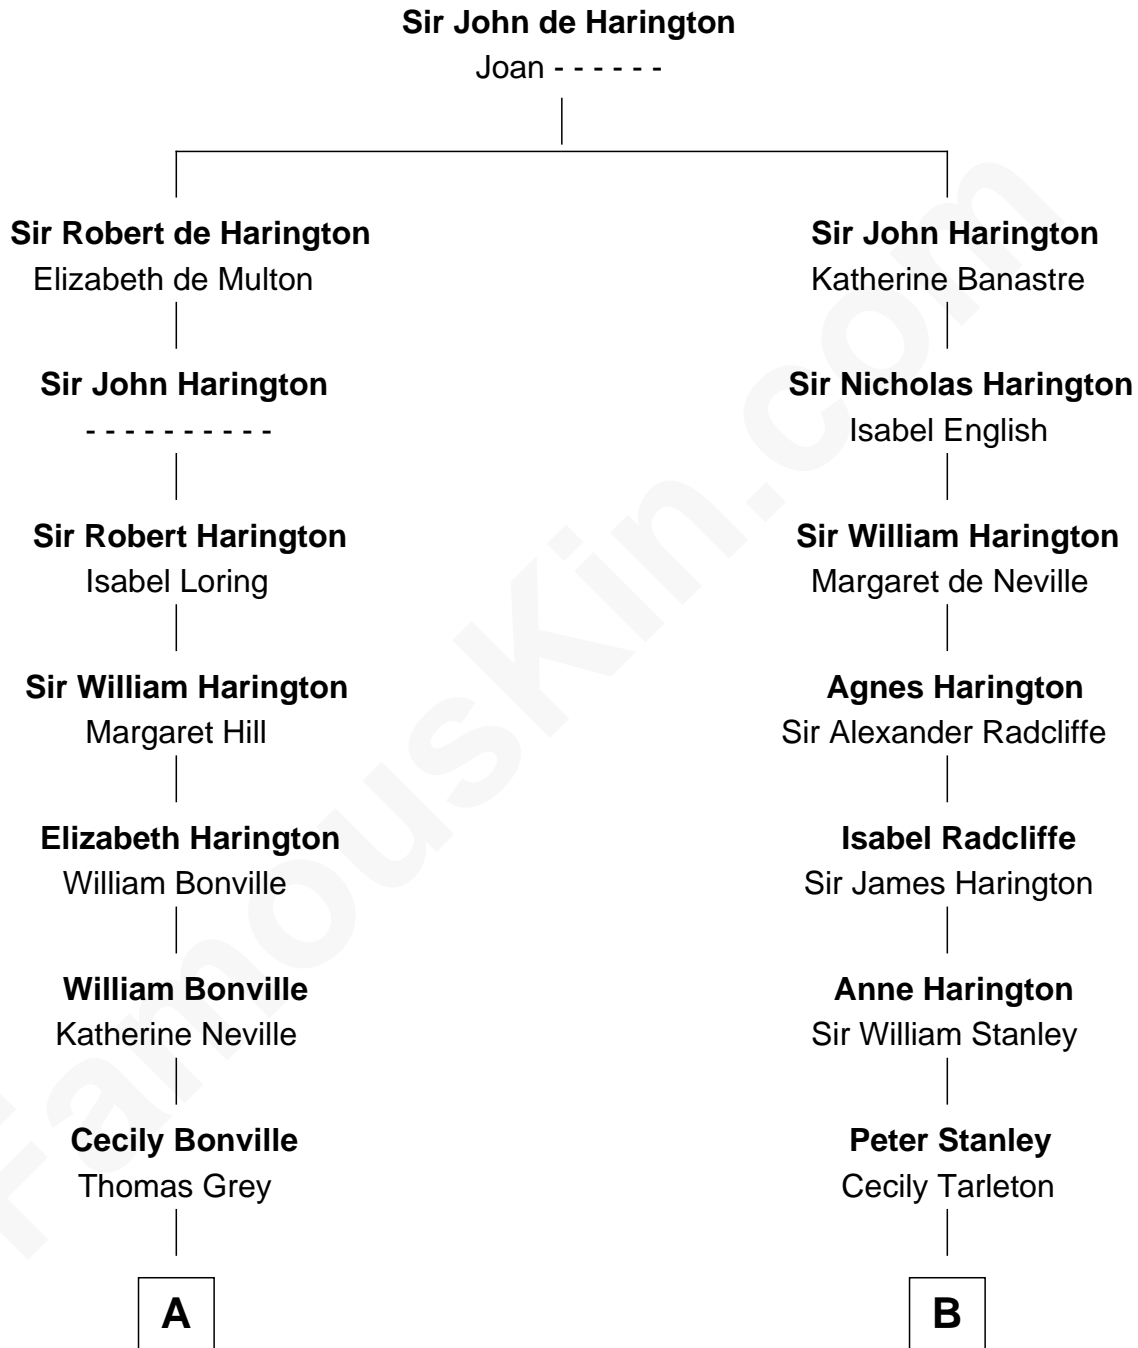

# FamousKin.com Relationship Chart of

**Bill Weld**

*68th Governor of Massachusetts*

**16th cousin 5 times removed of**

**Henry Lloyd**

*40th Governor of Maryland*

**C**

—  
**Harriet Low**  
John Babcock Hillard

—  
**Harriet Hillard**  
William Augustus White

—  
**Margaret Low White**  
Francis Minot Weld

—  
**David Weld**  
Mary Blake Nichols

—  
**Bill Weld**  
*68th Governor of Massachusetts*

FamousKin.com