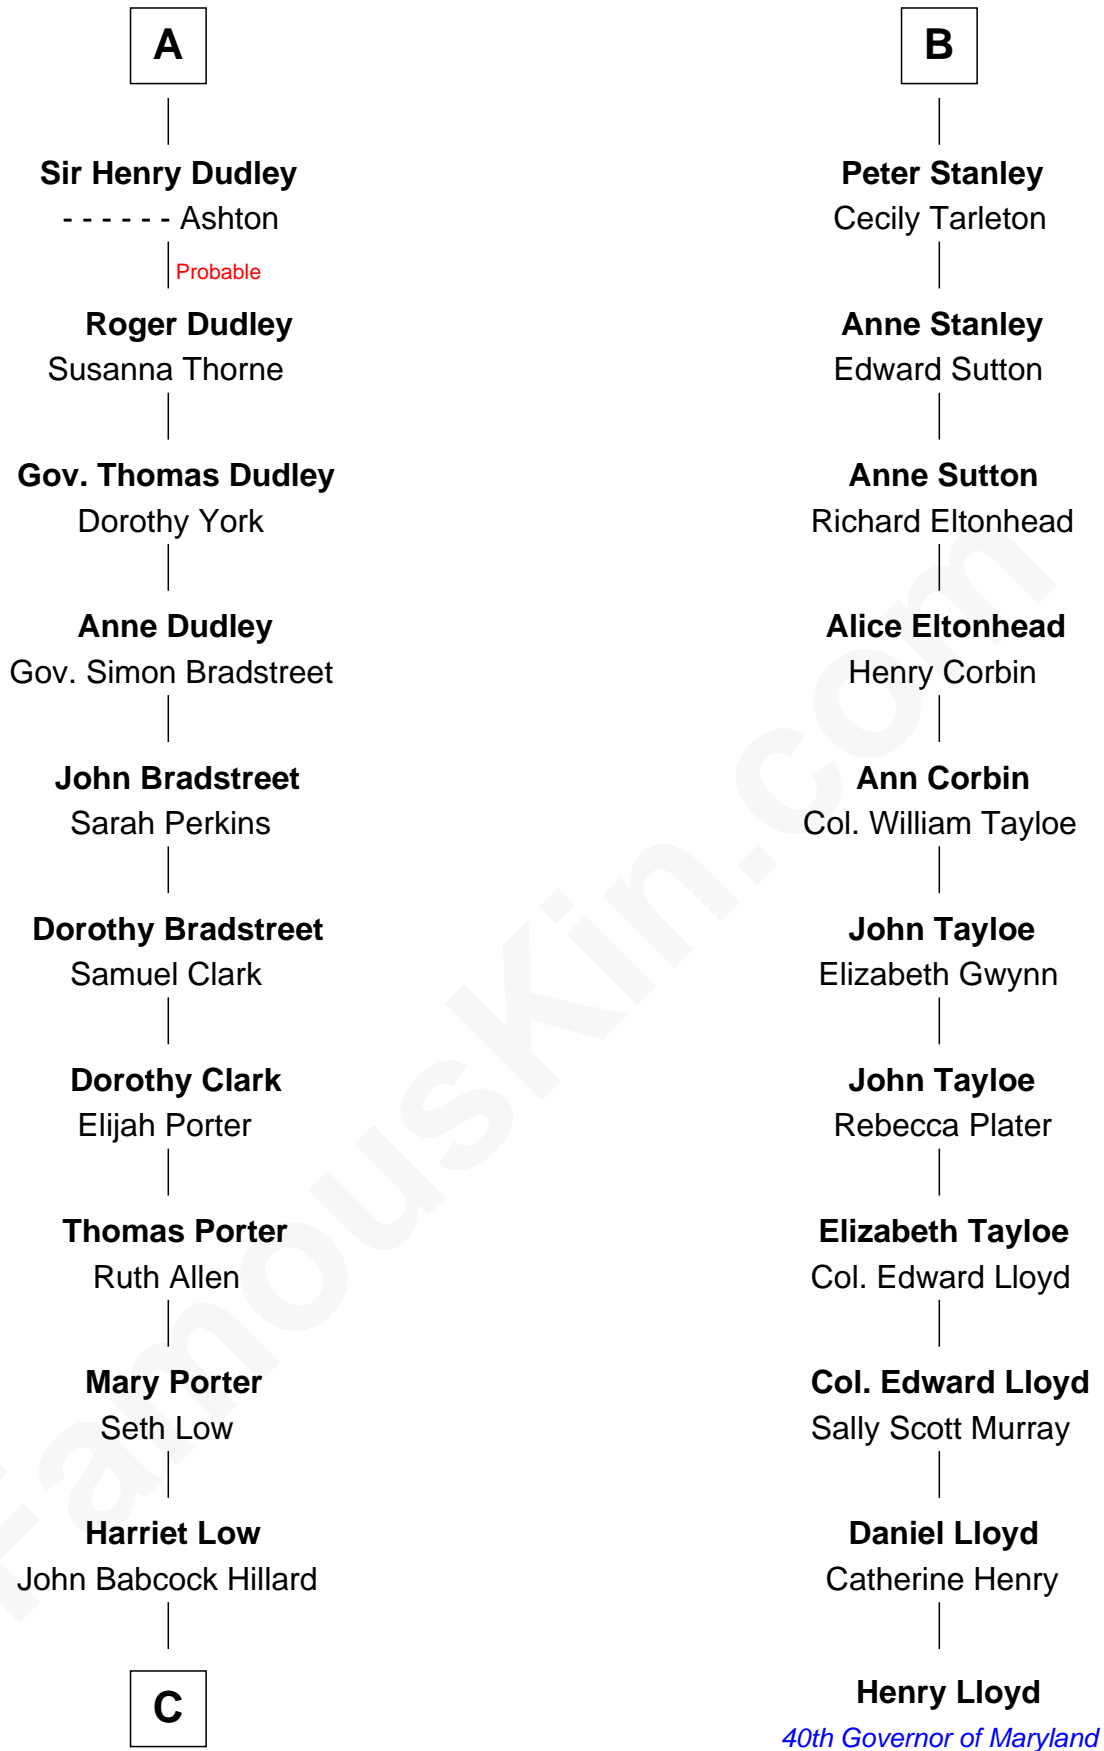

FamousKin.com

Relationship Chart of

Bill Weld

68th Governor of Massachusetts

17th cousin 3 times removed of

Henry Lloyd

40th Governor of Maryland

C

—
Harriet Hillard
William Augustus White

—
Margaret Low White
Francis Minot Weld

—
David Weld
Mary Blake Nichols

—
Bill Weld
68th Governor of Massachusetts

FamousKin.com