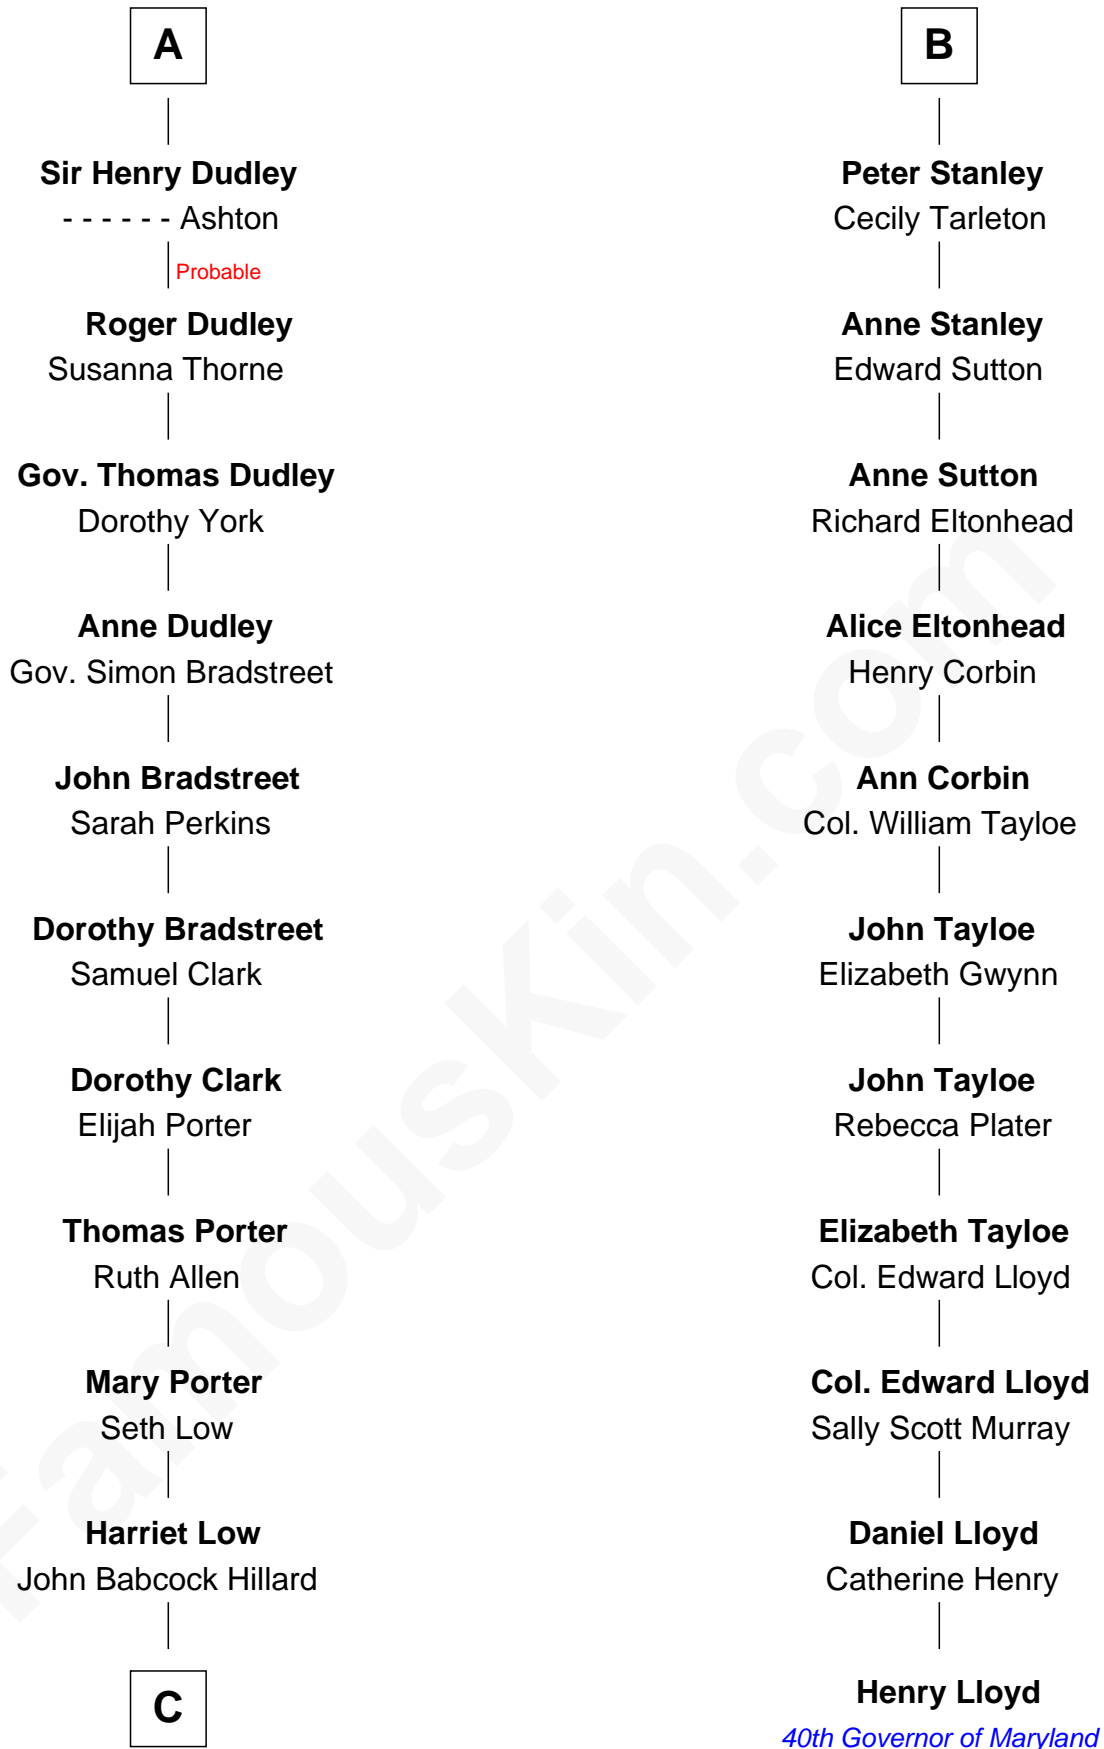

FamousKin.com Relationship Chart of

Bill Weld

68th Governor of Massachusetts

17th cousin 3 times removed of

Henry Lloyd

40th Governor of Maryland

Sir Robert de Holland

Maude la Zouche

C

—
Harriet Hillard
William Augustus White

—
Margaret Low White
Francis Minot Weld

—
David Weld
Mary Blake Nichols

—
Bill Weld
68th Governor of Massachusetts

FamousKin.com