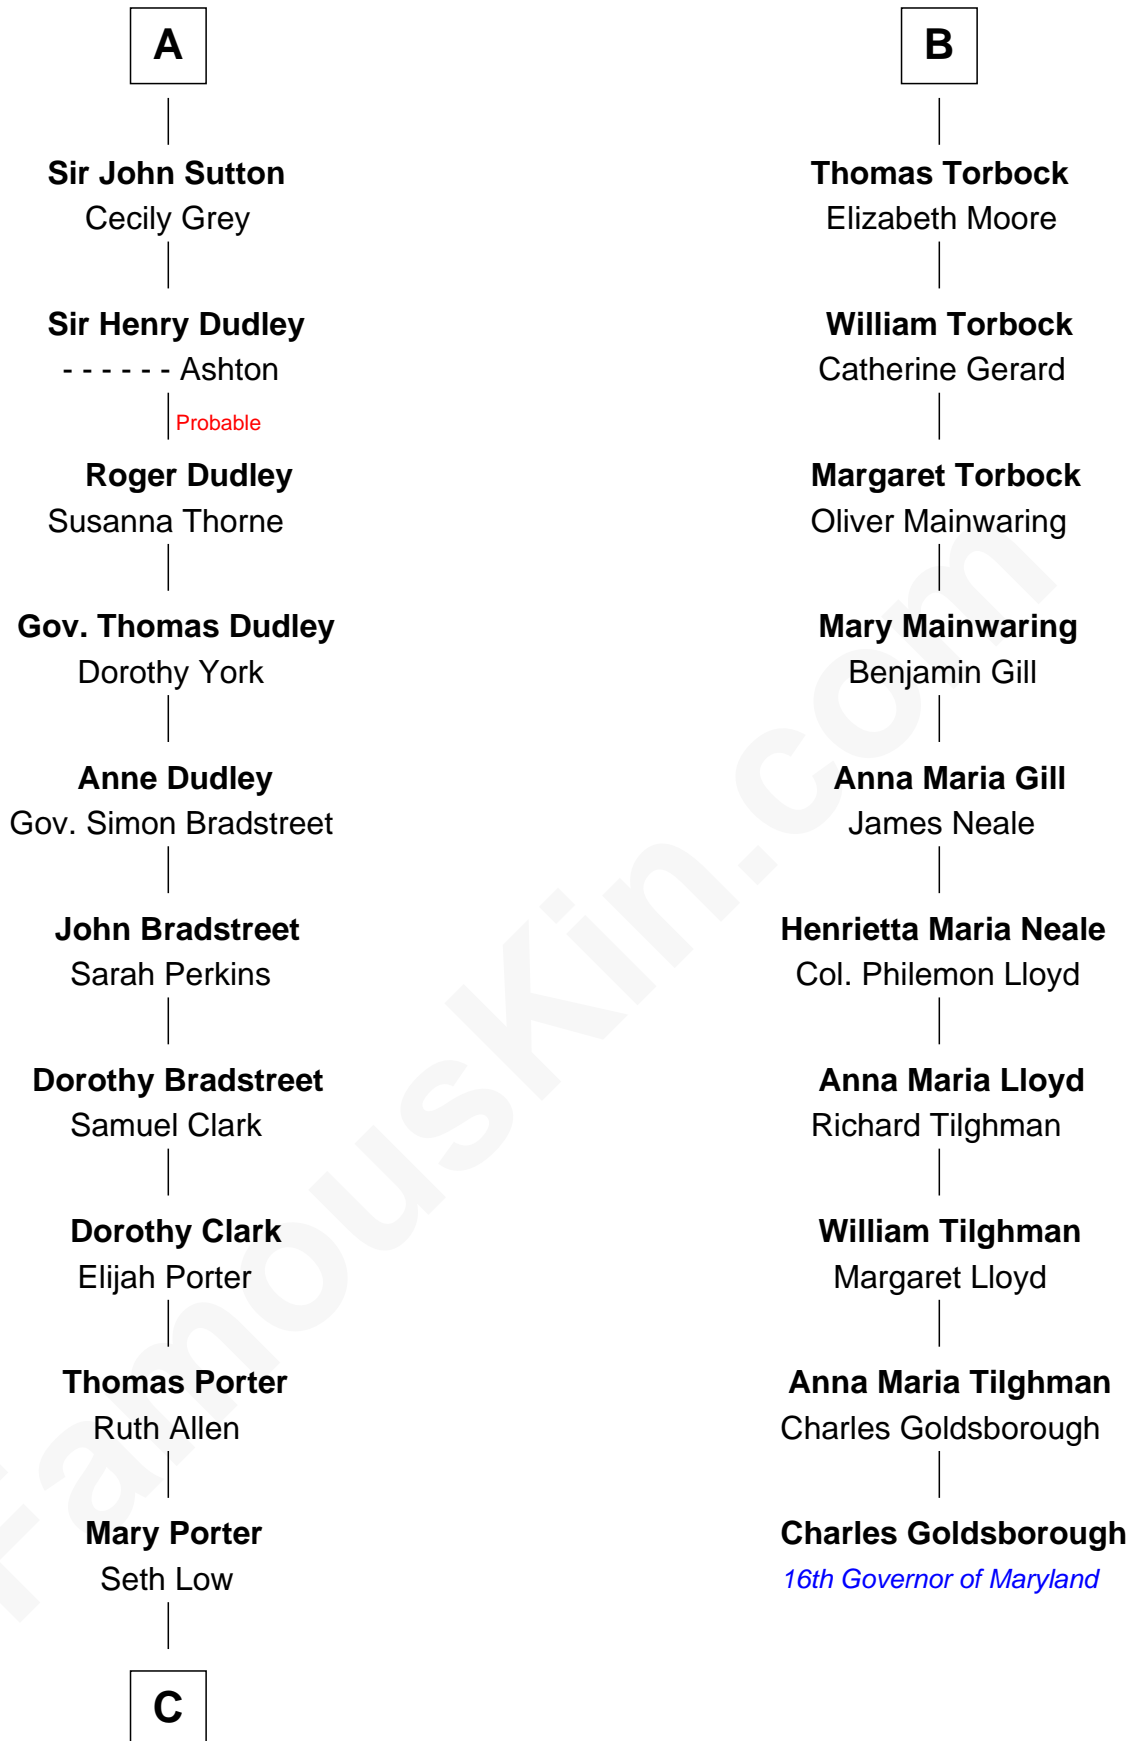

FamousKin.com

Relationship Chart of

Bill Weld

68th Governor of Massachusetts

16th cousin 5 times removed of

Charles Goldsborough

16th Governor of Maryland

C

Harriet Low
John Babcock Hillard

Harriet Hillard
William Augustus White

Margaret Low White
Francis Minot Weld

David Weld
Mary Blake Nichols

Bill Weld
68th Governor of Massachusetts