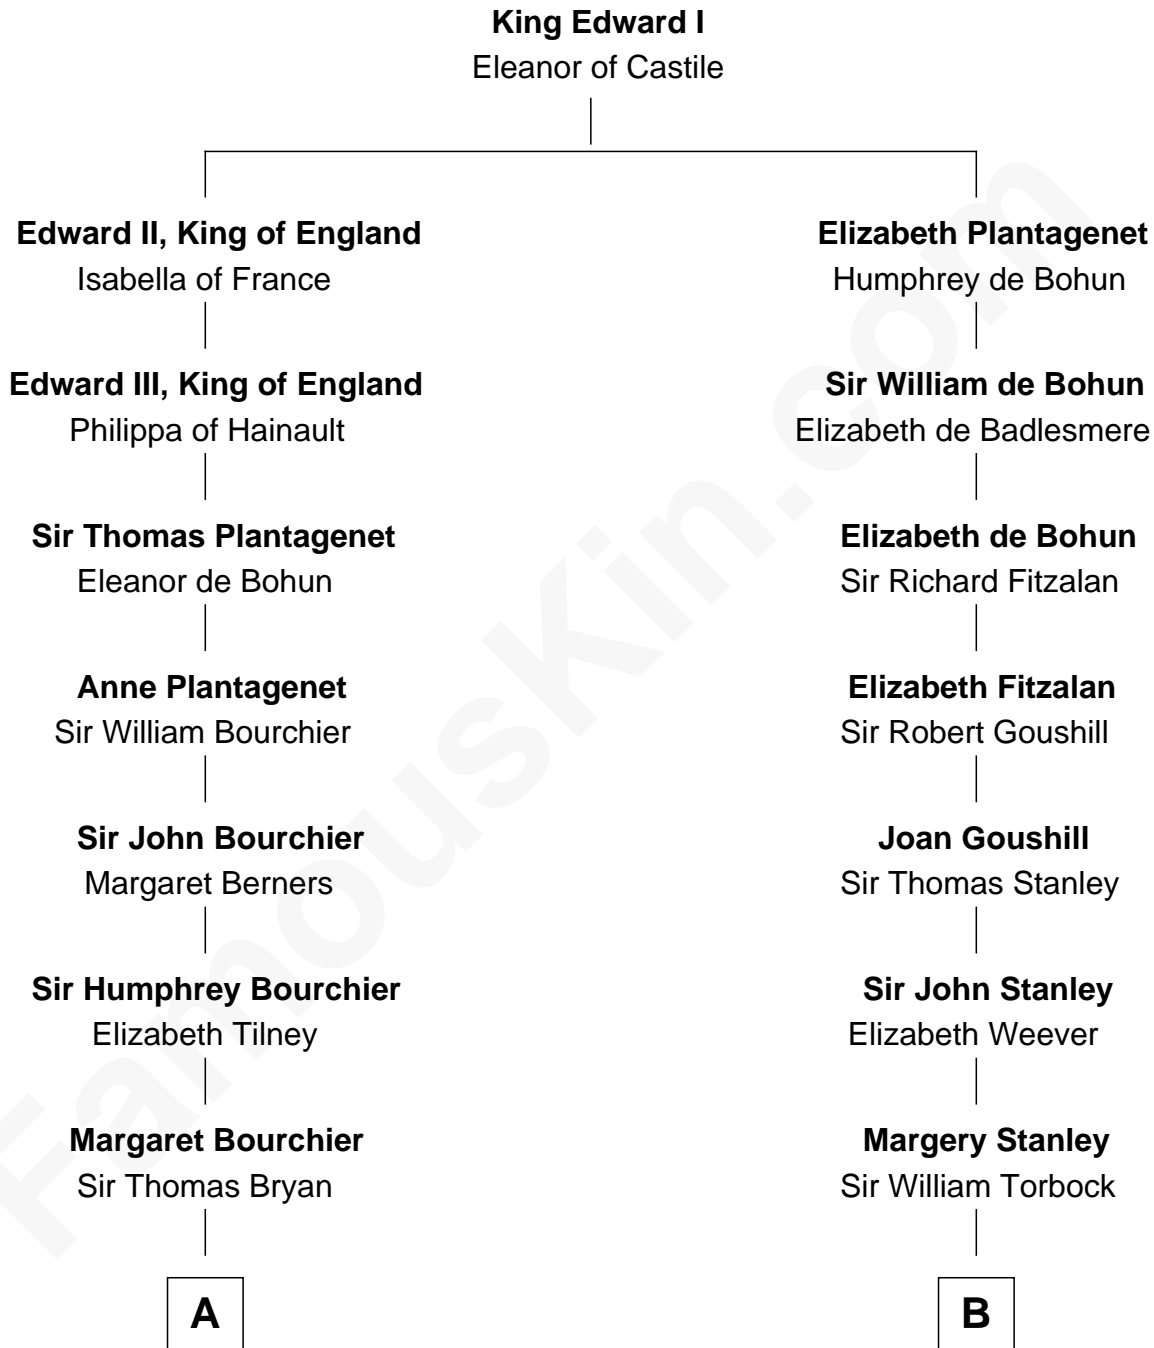

## Relationship Chart of

### Bill Weld

68th Governor of Massachusetts

16th cousin 5 times removed of

### Charles Goldsborough

16th Governor of Maryland

**C**

**Fanny Griswold Fowler**  
George Medad Bartholomew

**Fanny Elizabeth Bartholomew**  
Dr. Francis Minot Weld

**Francis Minot Weld**  
Margaret Low White