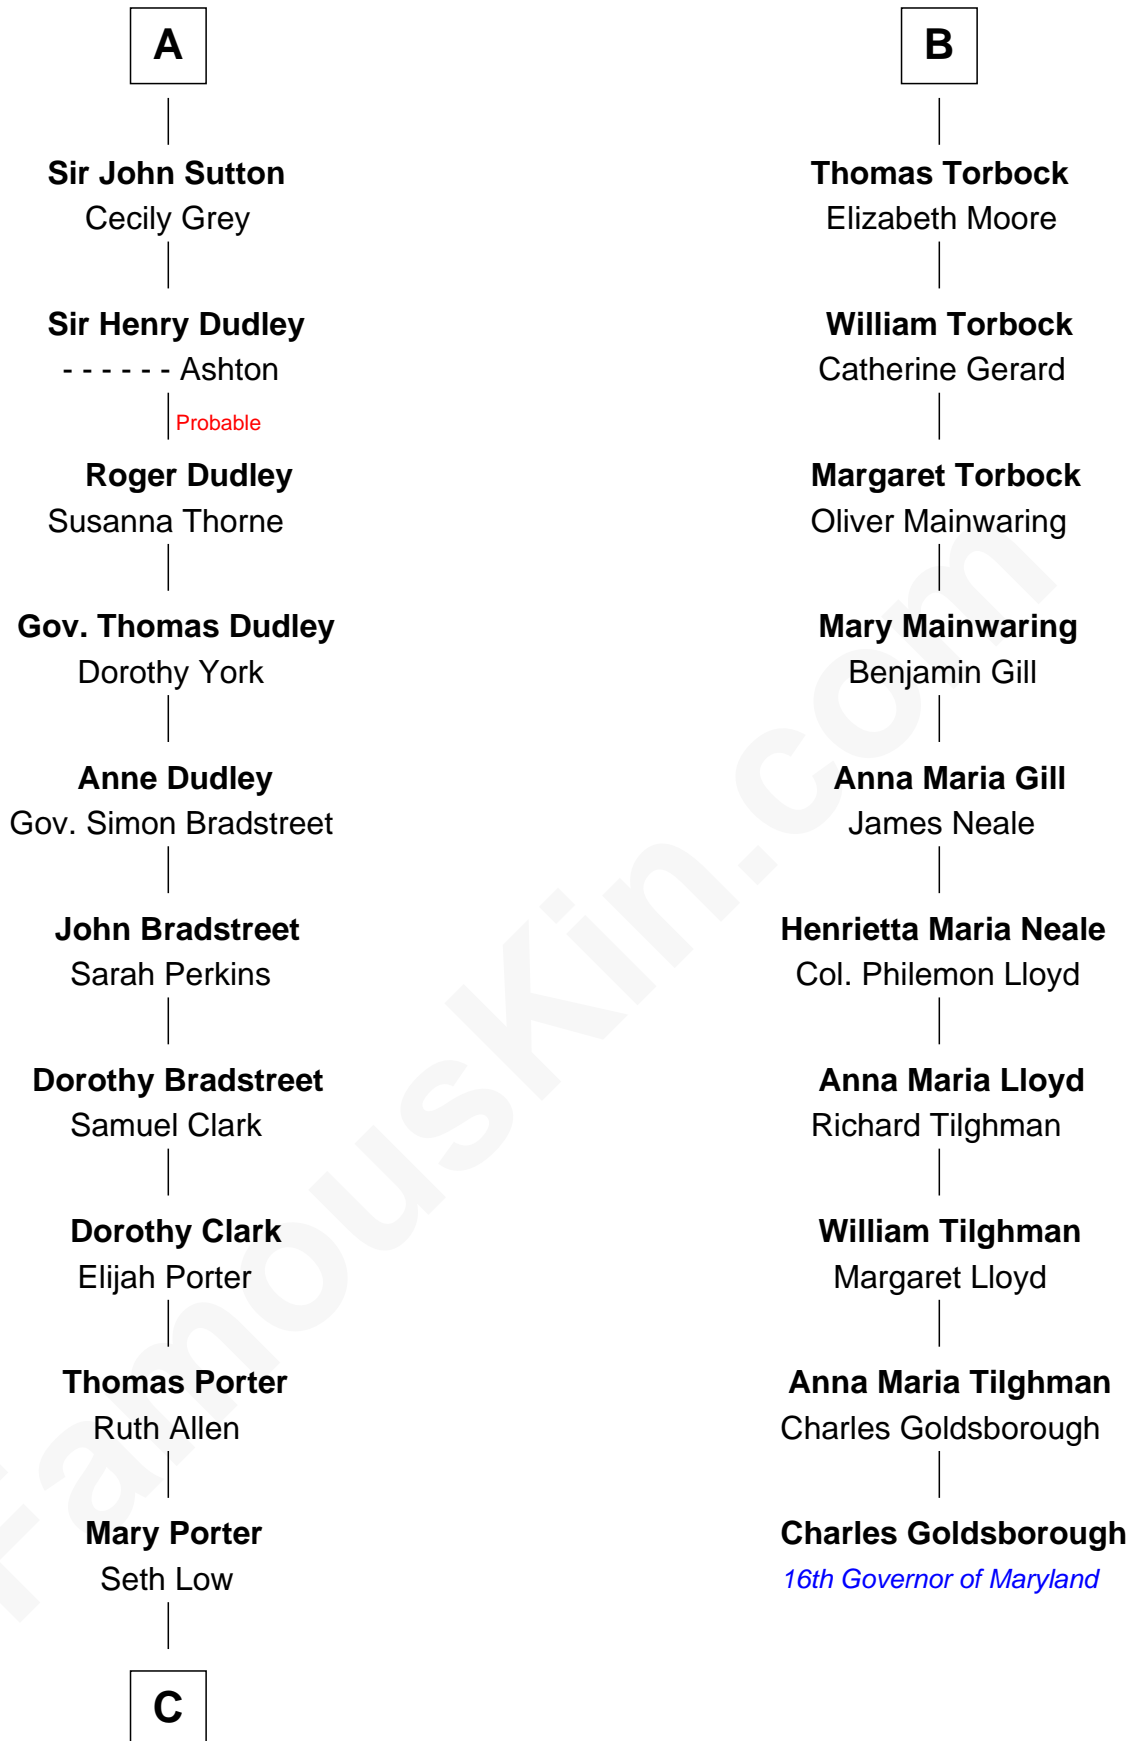

FamousKin.com

Relationship Chart of

Bill Weld

68th Governor of Massachusetts

16th cousin 5 times removed of

Charles Goldsborough

16th Governor of Maryland

Sir Patrick de Chaworth

Isabella de Beauchamp

C

—
Harriet Low
John Babcock Hillard

—
Harriet Hillard
William Augustus White

—
Margaret Low White
Francis Minot Weld

—
David Weld
Mary Blake Nichols

—
Bill Weld
68th Governor of Massachusetts