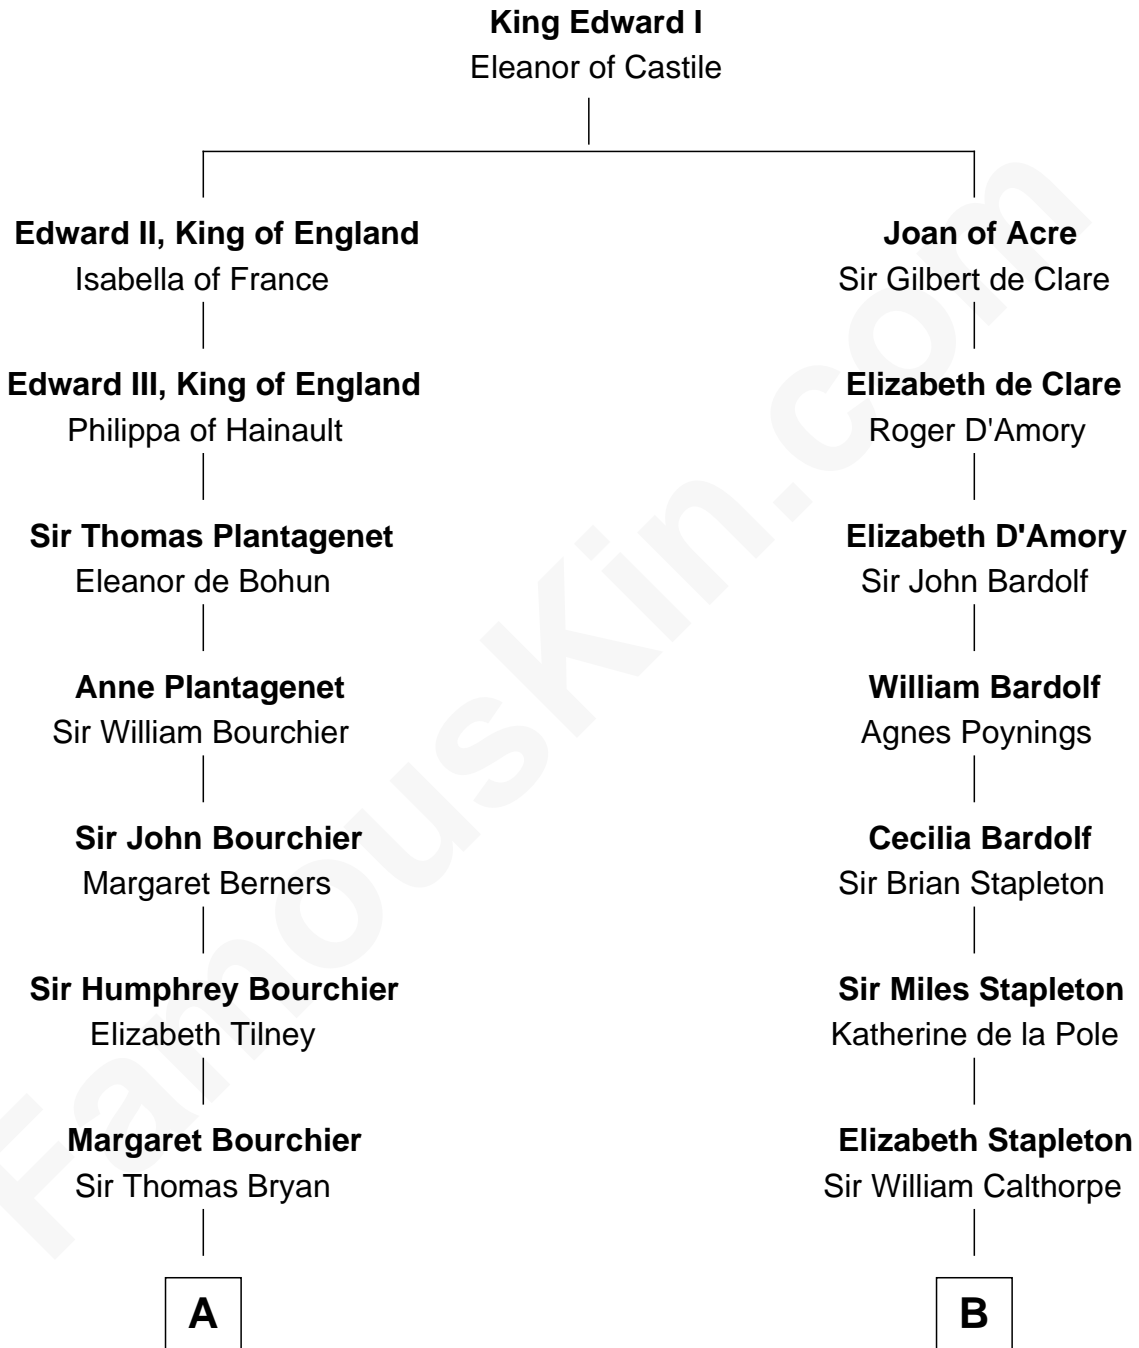

FamousKin.com

Relationship Chart of

Bill Weld

68th Governor of Massachusetts

17th cousin 4 times removed of

Charles Carnan Ridgely

15th Governor of Maryland

C

Fanny Griswold Fowler
George Medad Bartholomew

Fanny Elizabeth Bartholomew
Dr. Francis Minot Weld

Francis Minot Weld
Margaret Low White

David Weld
Mary Blake Nichols

Bill Weld
68th Governor of Massachusetts