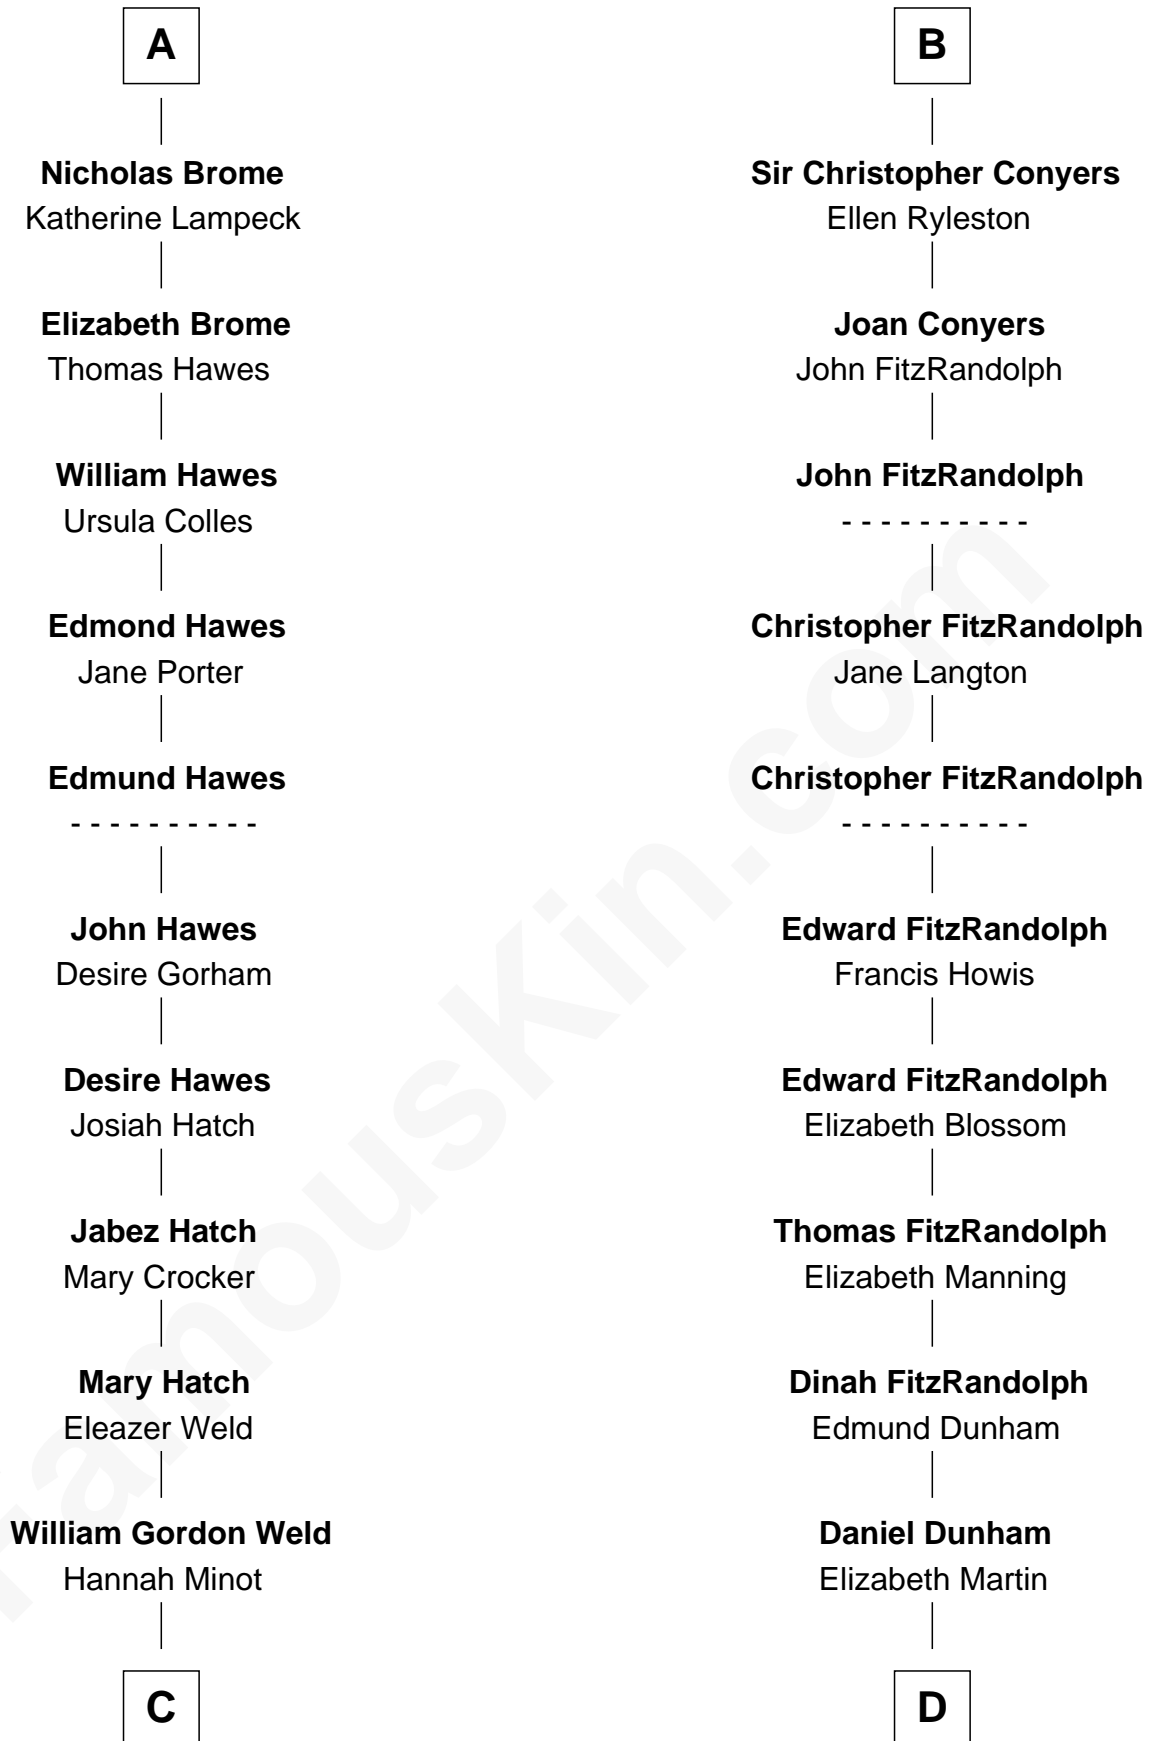

# FamousKin.com Relationship Chart of

**Bill Weld**

*68th Governor of Massachusetts*

21st cousin of

**Georgia O'Keeffe**

*American Artist*

**Sir William de Ros**

Lucy FitzPiers

**Beatrice Brewes**

Sir Hugh Shirley

**Sir Ralph Shirley**

Joan Basset

**Beatrice Shirley**

John Brome

**A**

**Sir William de Ros**

Agnes Herbert

**Sir Anthony St. Quintin**

Margaret Swynho

**Margaret St. Quintin**

Sir John Conyers

**B**

**C**

**Thomas Swan Weld**

Sarah Sumner

**Dr. Francis Minot Weld**

Fanny Elizabeth Bartholomew

**Francis Minot Weld**

Margaret Low White

**David Weld**

Mary Blake Nichols

**Bill Weld**