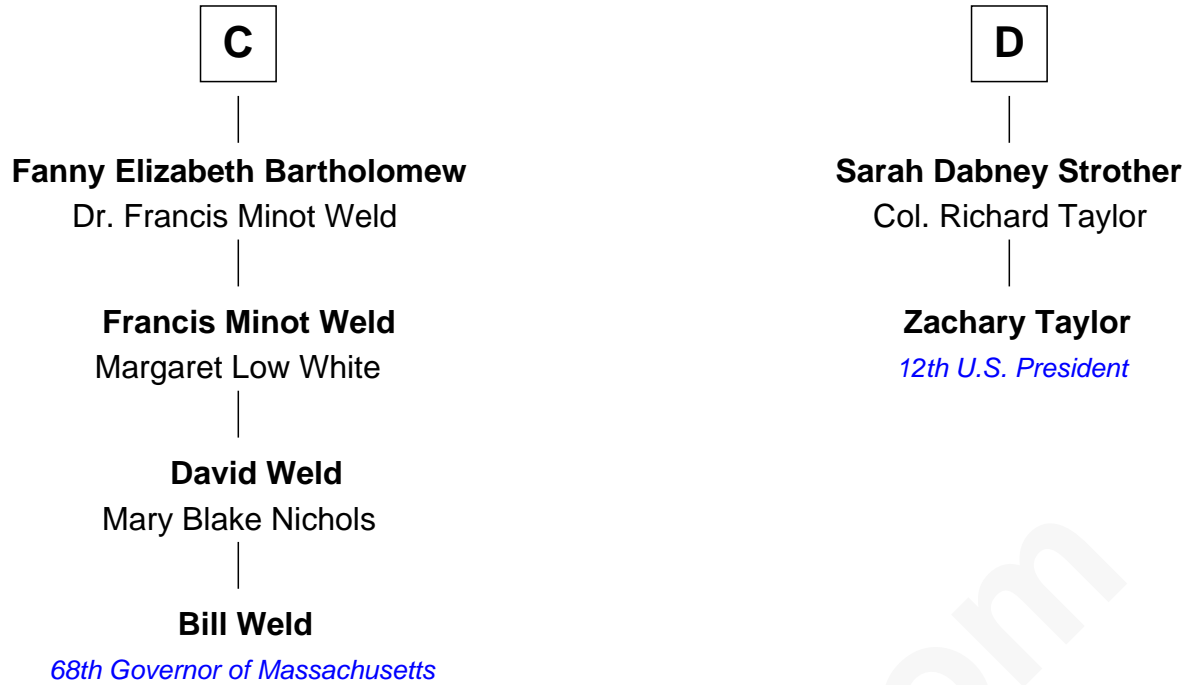

FamousKin.com

Relationship Chart of

Bill Weld

68th Governor of Massachusetts
 18th cousin 2 times removed of

Zachary Taylor
 12th U.S. President

John de Botetourte
 Maud FitzThomas

FamousKin.com