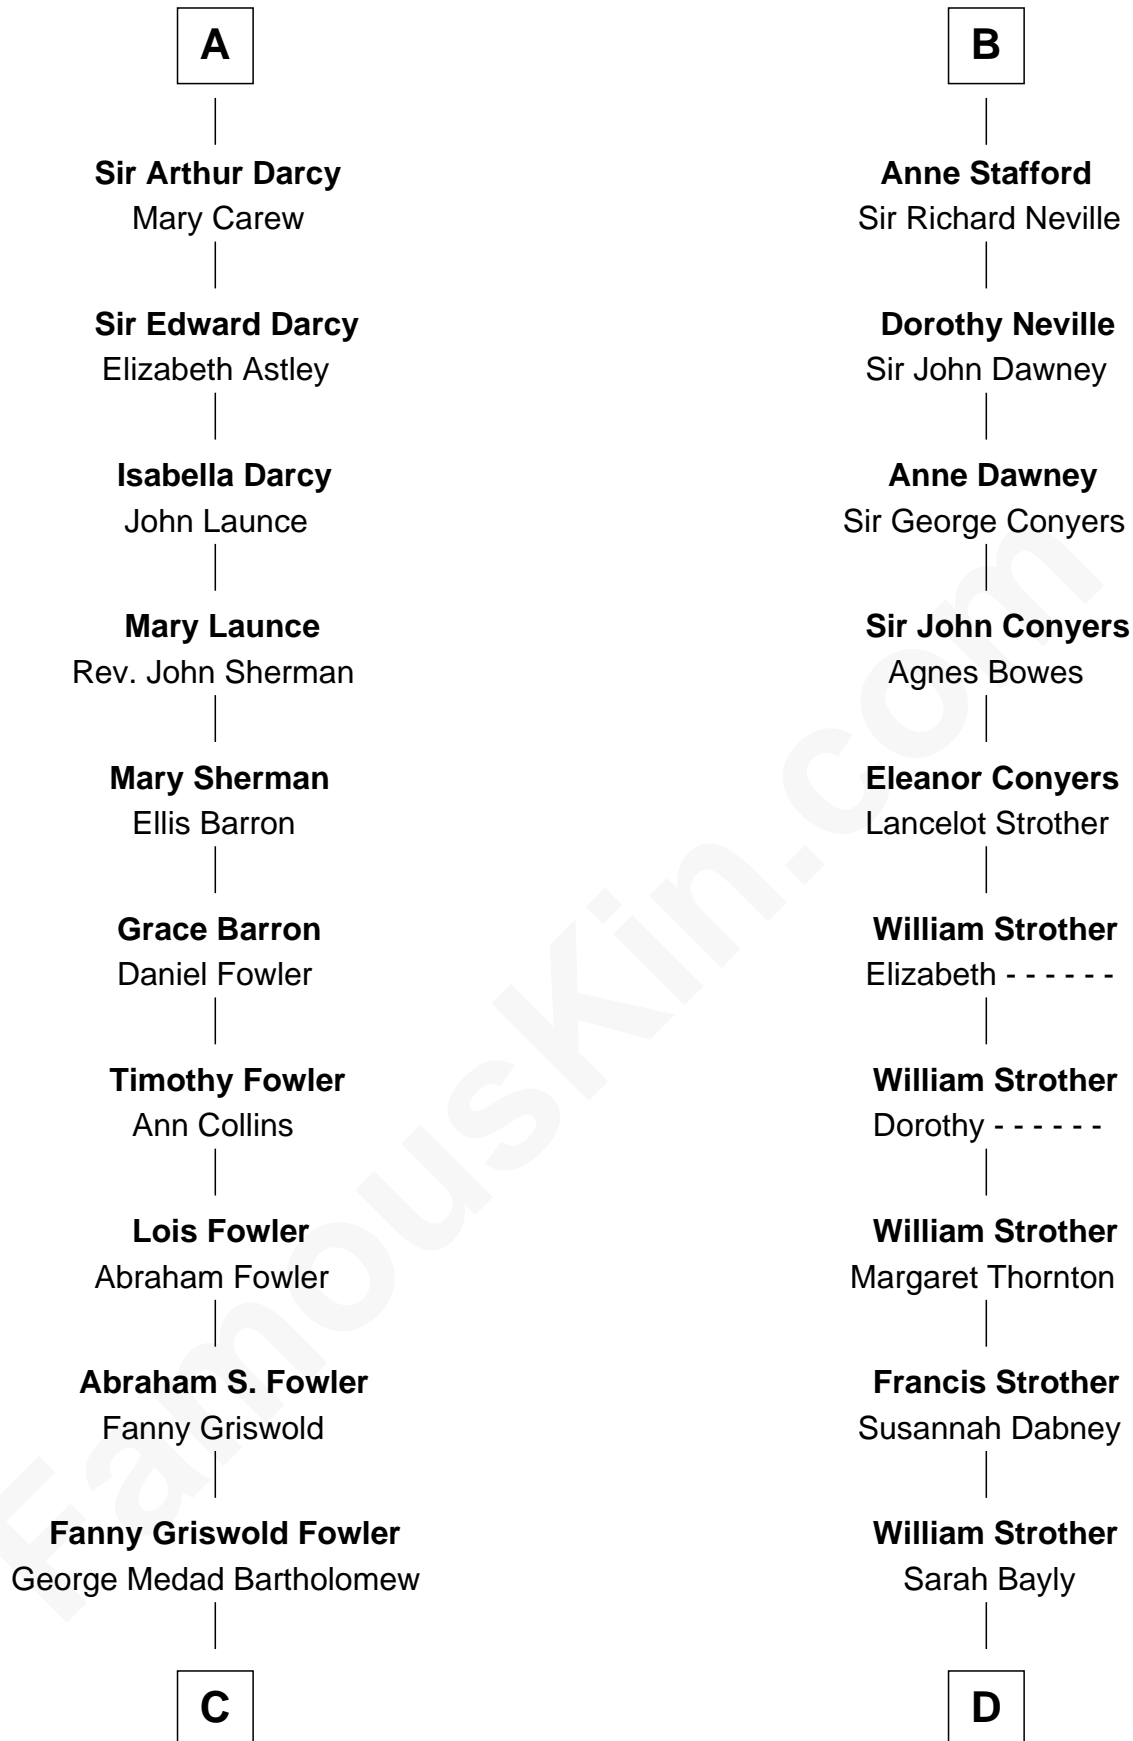

FamousKin.com

Relationship Chart of

Bill Weld

68th Governor of Massachusetts
 18th cousin 2 times removed of

Zachary Taylor
 12th U.S. President

John de Botetourte
 Maud FitzThomas

FamousKin.com