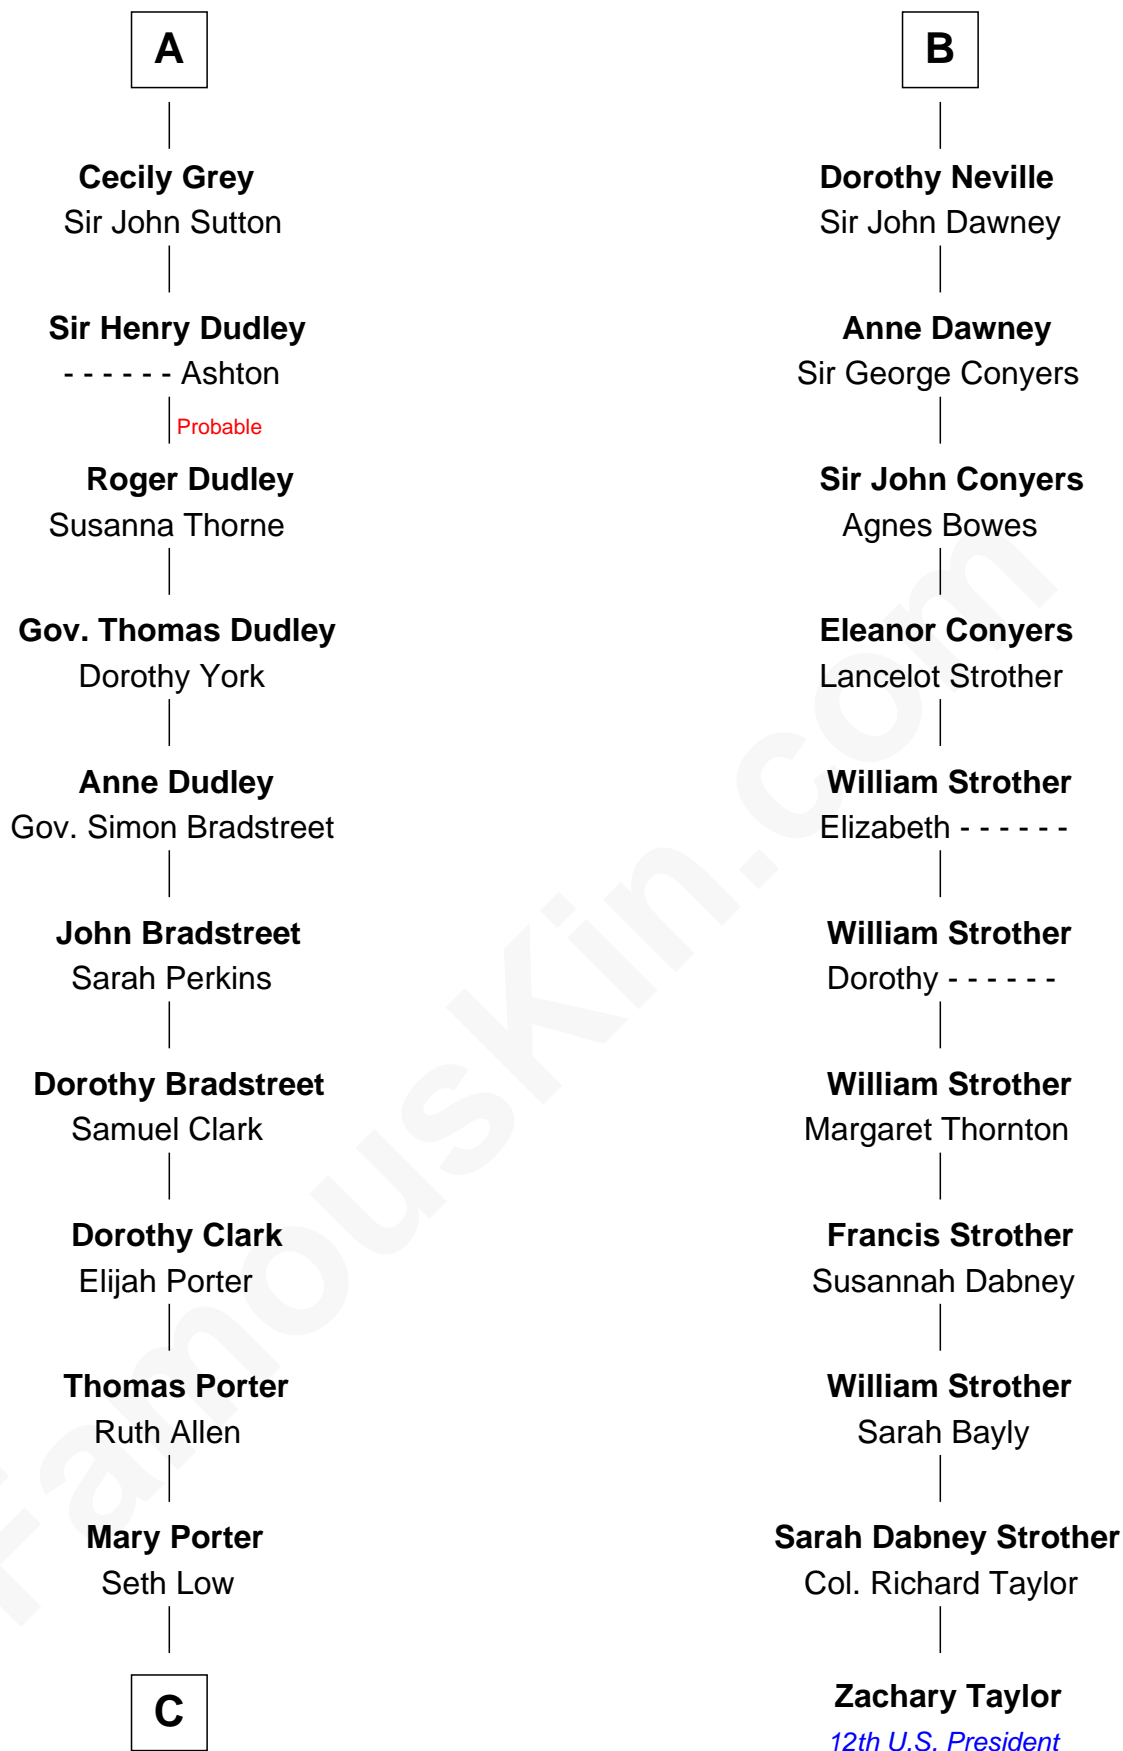

FamousKin.com

Relationship Chart of

Bill Weld

68th Governor of Massachusetts

17th cousin 4 times removed of

Zachary Taylor

12th U.S. President

C

Harriet Low
John Babcock Hillard

Harriet Hillard
William Augustus White

Margaret Low White
Francis Minot Weld

David Weld
Mary Blake Nichols

Bill Weld
68th Governor of Massachusetts

FamousKin.com