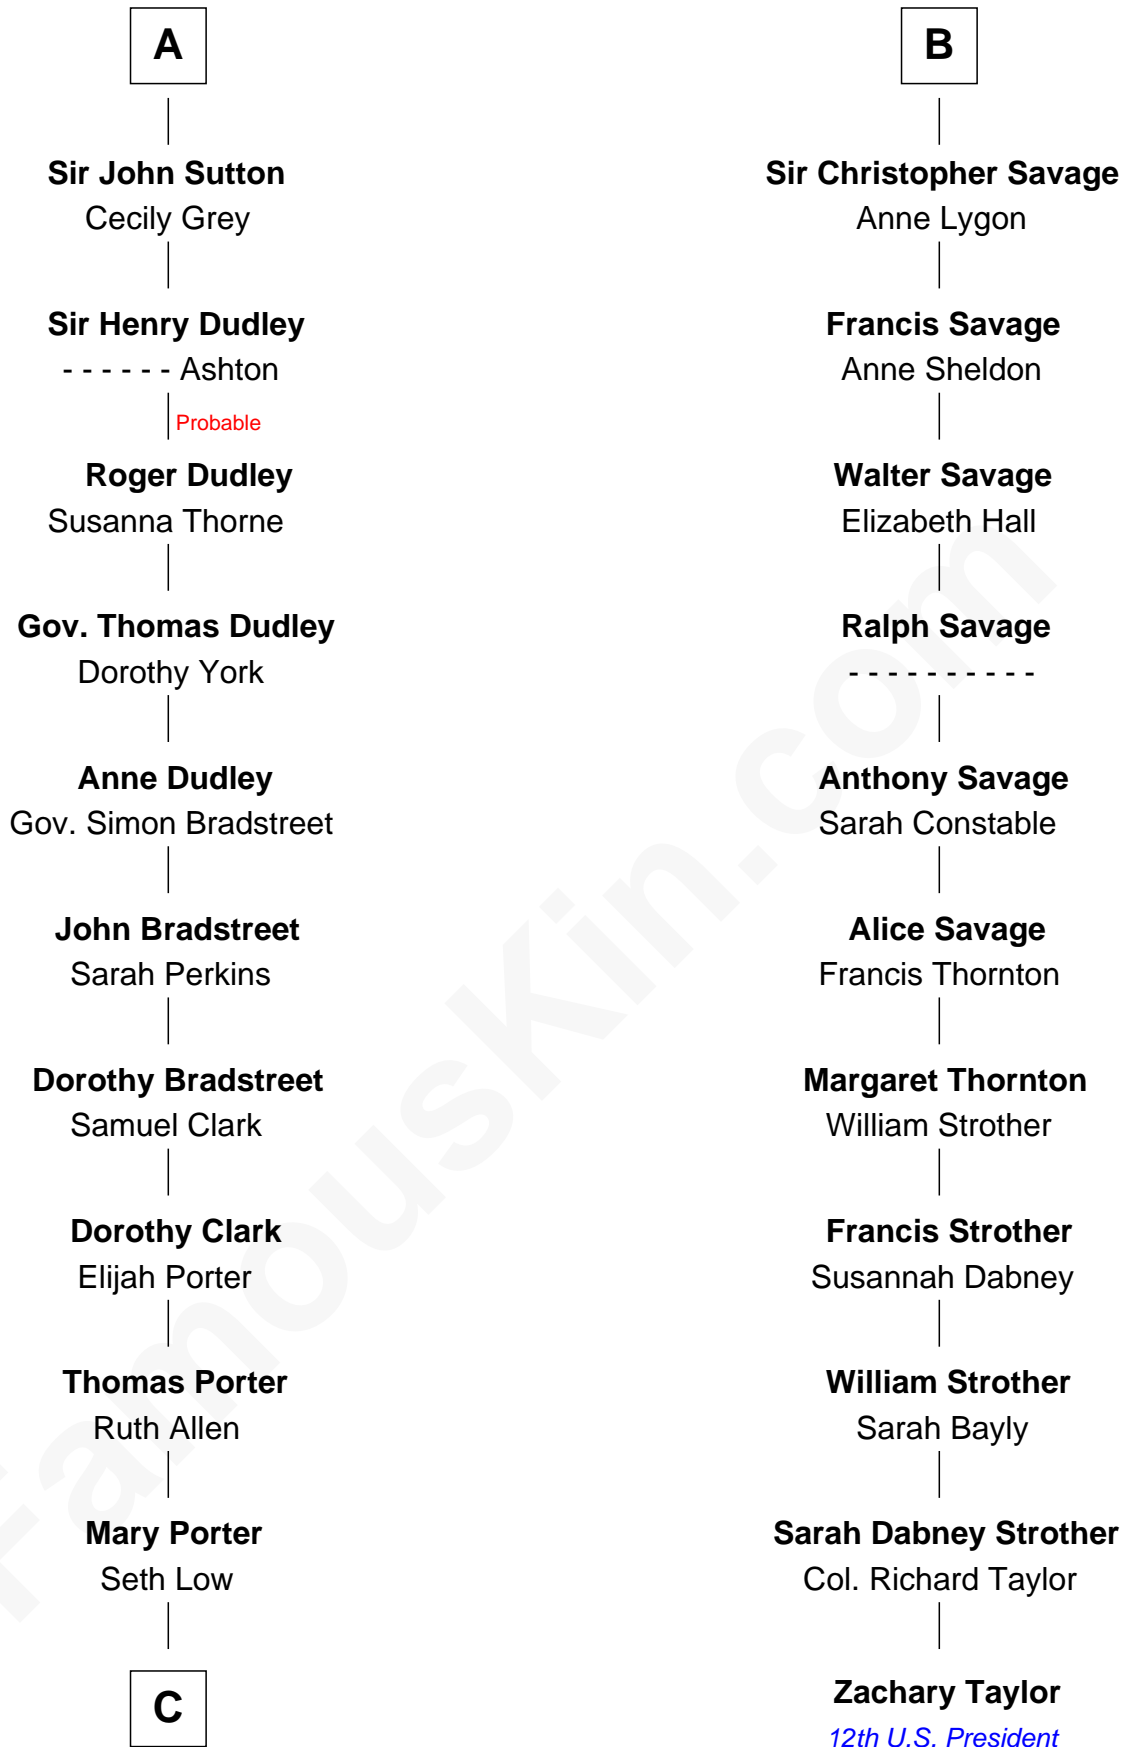

FamousKin.com

Relationship Chart of

Bill Weld

68th Governor of Massachusetts

17th cousin 4 times removed of

Zachary Taylor

12th U.S. President

Edmund Plantagenet

Blanche of Artois

C

Harriet Low
John Babcock Hillard

Harriet Hillard
William Augustus White

Margaret Low White
Francis Minot Weld

David Weld
Mary Blake Nichols

Bill Weld
68th Governor of Massachusetts